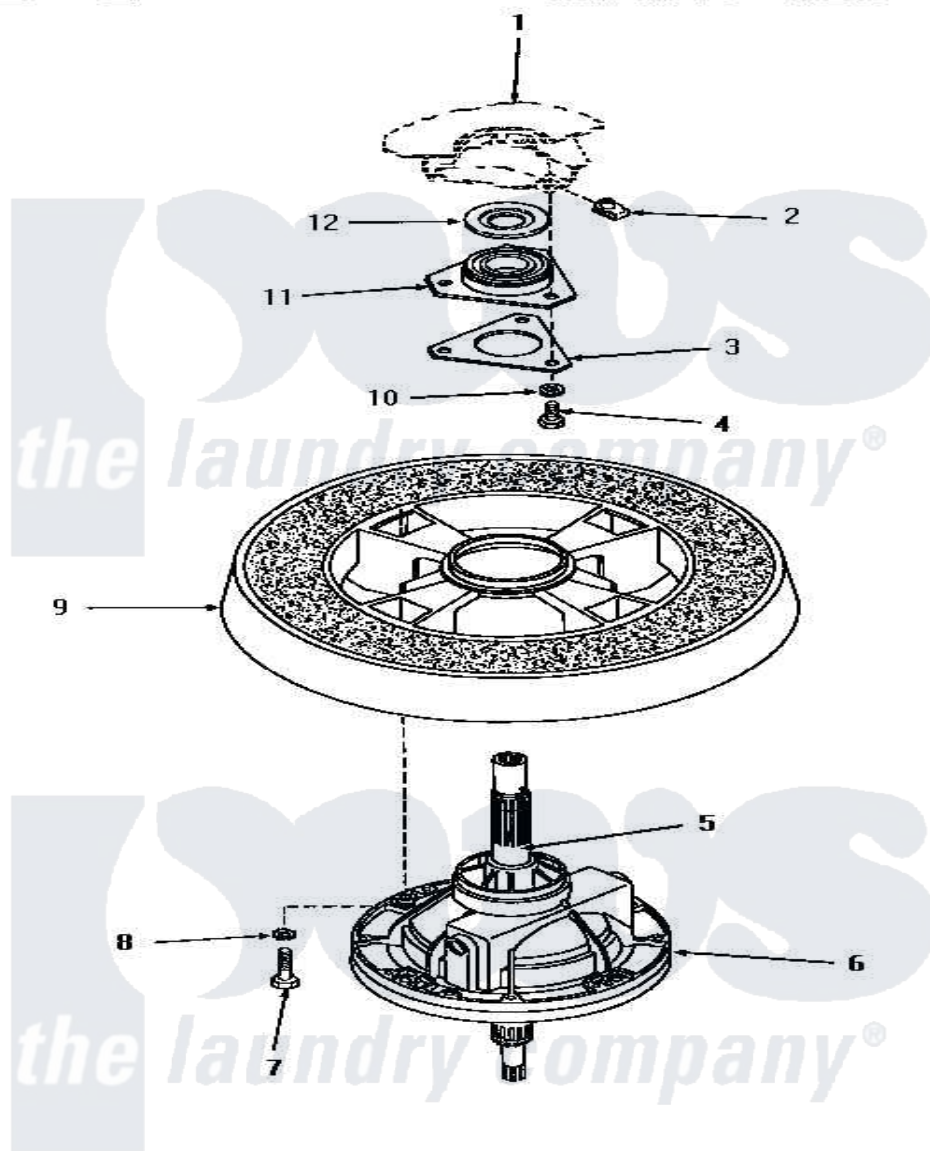

Amana HA4520 22 - TRANSMISSION ASSY & BALANCE RING

TRANSMISSION ASSEMBLY AND BALANCE RING

Amana [Residential Amana HA4520 Washer Parts](#) Parts Diagram 22 - TRANSMISSION ASSY & BALANCE RING
 Click on the part number to view part

Item	Original Part Number	Replaced By	Status	Part Description
1	Y00000000		Not Available	SEE NOTE OUTER TUB
2	27222			Nut, Retainer 5/16-18
3	27166		Not Available	WASHER,BEARING HOUSING
4	01355		Not Available	SCREW
5	27604P			Never-Seeze 1 Oz Tube
6	30946		Not Available	TRANSMISSION ASSEMBLY
7	27200		Not Available	CAP SCREW
8	02431			Lockwasher, 1/4 Ext Shk
9	Y29117		Not Available	ASSY,BALANCE RING-COMPL
10	04366			Lockwasher, 5/16intshkp
11	27182	40004201P		Main Bearing Assembly
12	27187			Flinger