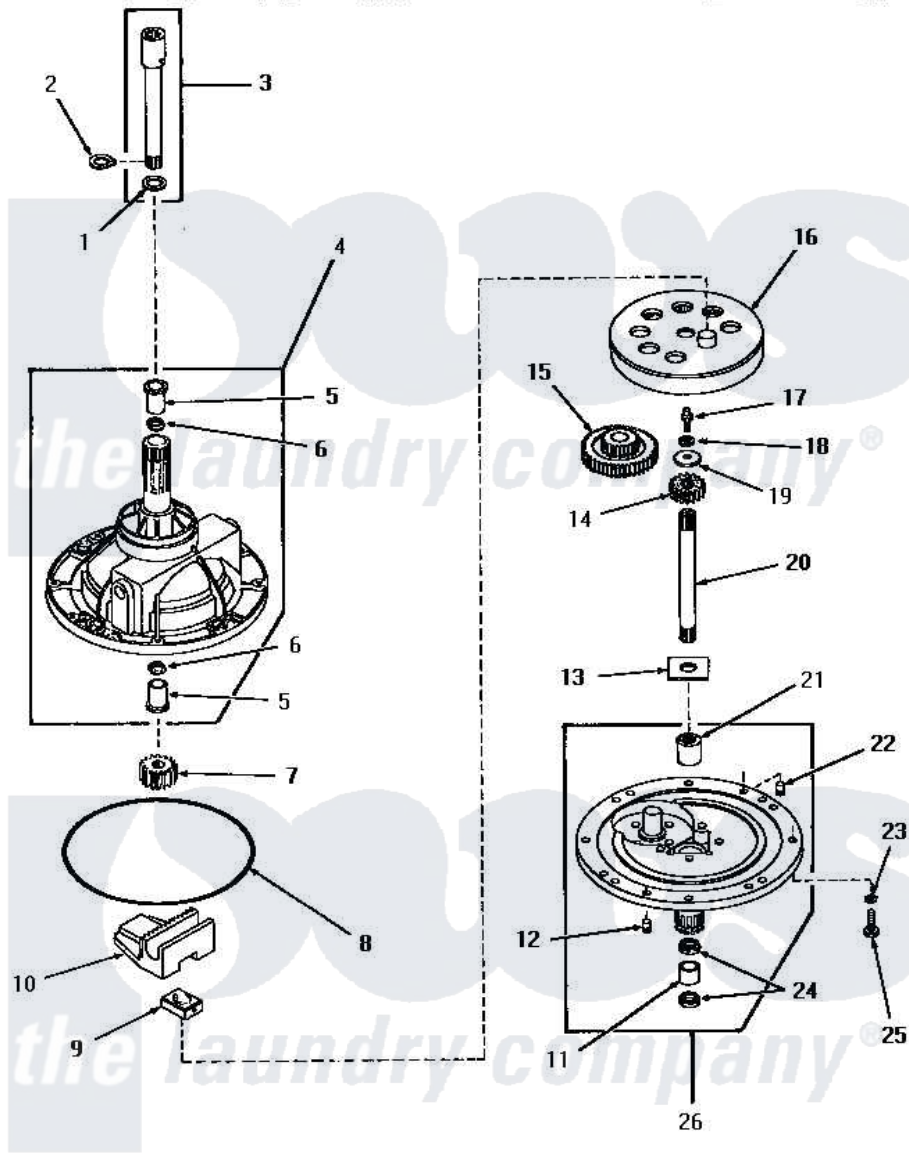

Amana HA4521 01 - 28430 TRANSMISSION ASSY COMPONENTS

COMPONENTS FOR 28430 TRANSMISSION ASSEMBLY

Amana [Residential Amana HA4521 Washer Parts](#) Parts Diagram 01 - 28430 TRANSMISSION ASSY COMPONENTS
 Click on the part number to view part

Item	Original Part Number	Replaced By	Status	Part Description
1	Y00000000		Not Available	SEE NOTE SHIM WASHER -- (SEE NOTE)
2	27197			Ring, Retaining
3	368P3			Kit, Coupling And Shaft
4	27191		Not Available	TRANSMISSION CASE ASSEMBLY
"	28435		Not Available	TRANSMISSION CASE ASSEMBLY
5	27021		Not Available	BEARING
6	Y28114	40042701		Seal- Oil
7	27003			Pinion, Agitator
8	27028			Gasket, Transmission Re
"	28434P		Not Available	LOCTITE
9	26493			Slide
10	Y27001	Y31526		Rack
11	27022			Bearing
12	27172			Pin, Dowel

13	27016		Washer
14	29156		Pinion, Input
15	27002		Gear, Reduction
16	26577		Assembly, Gear And Stud
17	27030	Not Available	SCREW, 1/4-20 SPECIAL
18	21456		Lockwasher, 1/4 Intshkp
19	26509	40041501	Washer
20	27081	27081P	Shaft Input Package
21	27026	Not Available	COVER TRANSMISSION
22	27172		Pin, Dowel
23	02431		Lockwasher, 1/4 Ext Shk
24	Y28114	40042701	Seal- Oil
25	20253		Screw, Cap-1/4-20 X 1"
26	27192	Not Available	TRANSMISSION COVER ASSEMBLY
NI	27243	27243P	Oil, CW Transmission F-