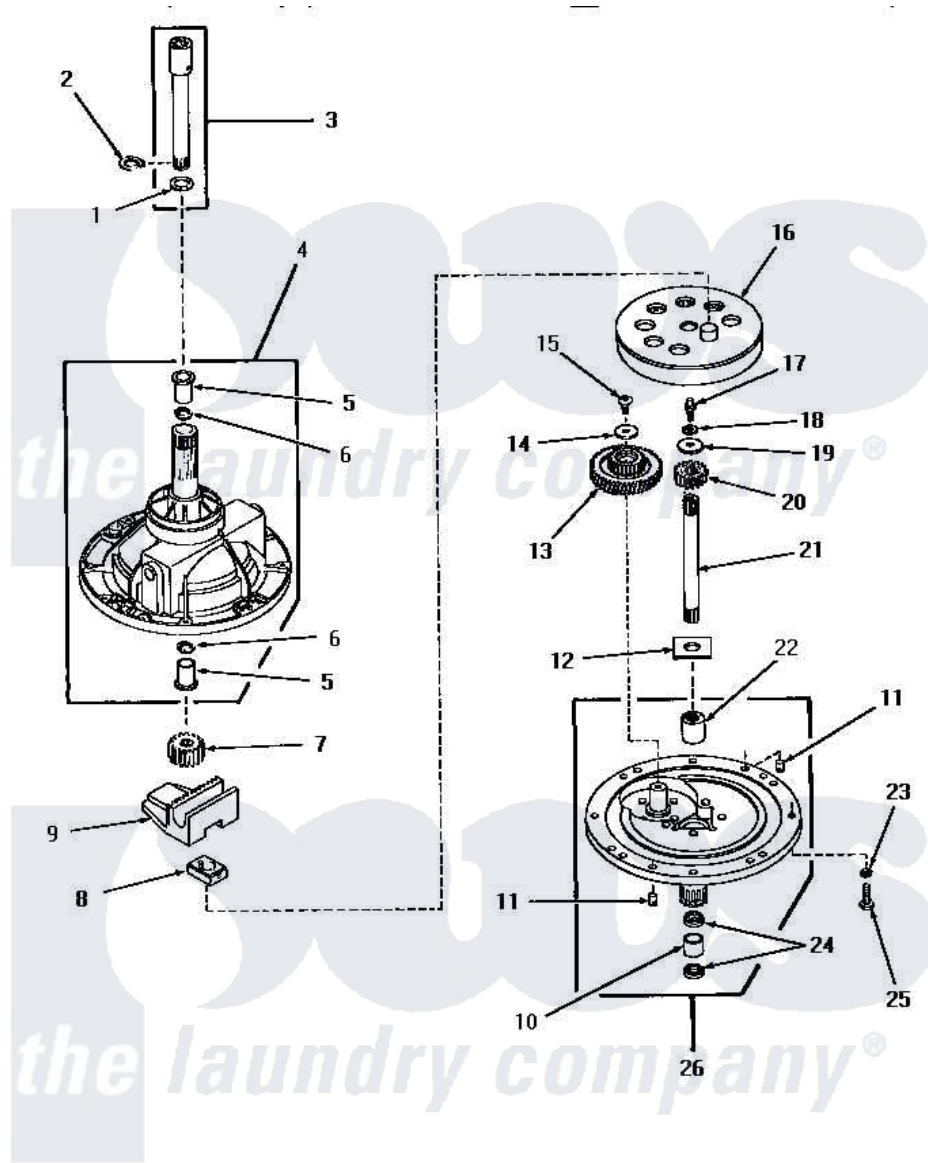

# Amana HA4521 02 - 30123 & 30946 TRANSMISSION ASSEMBLIES

## COMPONENTS FOR 30123 and 30946 TRANSMISSION ASSEMBLIES

Amana [Residential Amana HA4521 Washer Parts](#) Parts Diagram 02 - 30123 & 30946 TRANSMISSION ASSEMBLIES

[Click on the part number to view part](#)

Item	Original Part Number	Replaced By	Status	Part Description
1	Y00000000		Not Available	SEE NOTE SHIM WASHER -- (SEE NOTE)
2	<a href="#">27197</a>			Ring, Retaining
3	<a href="#">368P3</a>			Kit, Coupling And Shaft
4	28435		Not Available	TRANSMISSION CASE ASSEMBLY
5	27021		Not Available	BEARING
6	Y28114	<a href="#">40042701</a>		Seal- Oil
7	<a href="#">27003</a>			Pinion, Agitator
8	<a href="#">26493</a>			Slide
9	Y27001	<a href="#">Y31526</a>		Rack
10	<a href="#">27022</a>			Bearing
11	<a href="#">27172</a>			Pin, Dowel
12	<a href="#">27016</a>			Washer
13	<a href="#">29161</a>			Gear, Reduction
14	29260		Not Available	WASHER
15	<a href="#">29273</a>			Screw, 1/4-20 X 3/8

16	<a href="#">26577</a>		Assembly, Gear And Stud
17	27030	Not Available	SCREW, 1/4-20 SPECIAL
18	<a href="#">21456</a>		Lockwasher, 1/4 Intshkp
19	26509	<a href="#">40041501</a>	Washer
20	<a href="#">Y29160</a>		Pinion, Drive
21	27081	<a href="#">27081P</a>	Shaft Input Package
22	30893	<a href="#">WR2X4924</a>	Shim
23	<a href="#">02431</a>		Lockwasher, 1/4 Ext Shk
24	Y28114	<a href="#">40042701</a>	Seal- Oil
25	<a href="#">20253</a>		Screw, Cap-1/4-20 X 1"
26	30945	Not Available	ASSY, TRANSMISSION COVExREPLACE
NI	27243	<a href="#">27243P</a>	Oil, CW Transmission F-
"	28434P	Not Available	LOCTITE