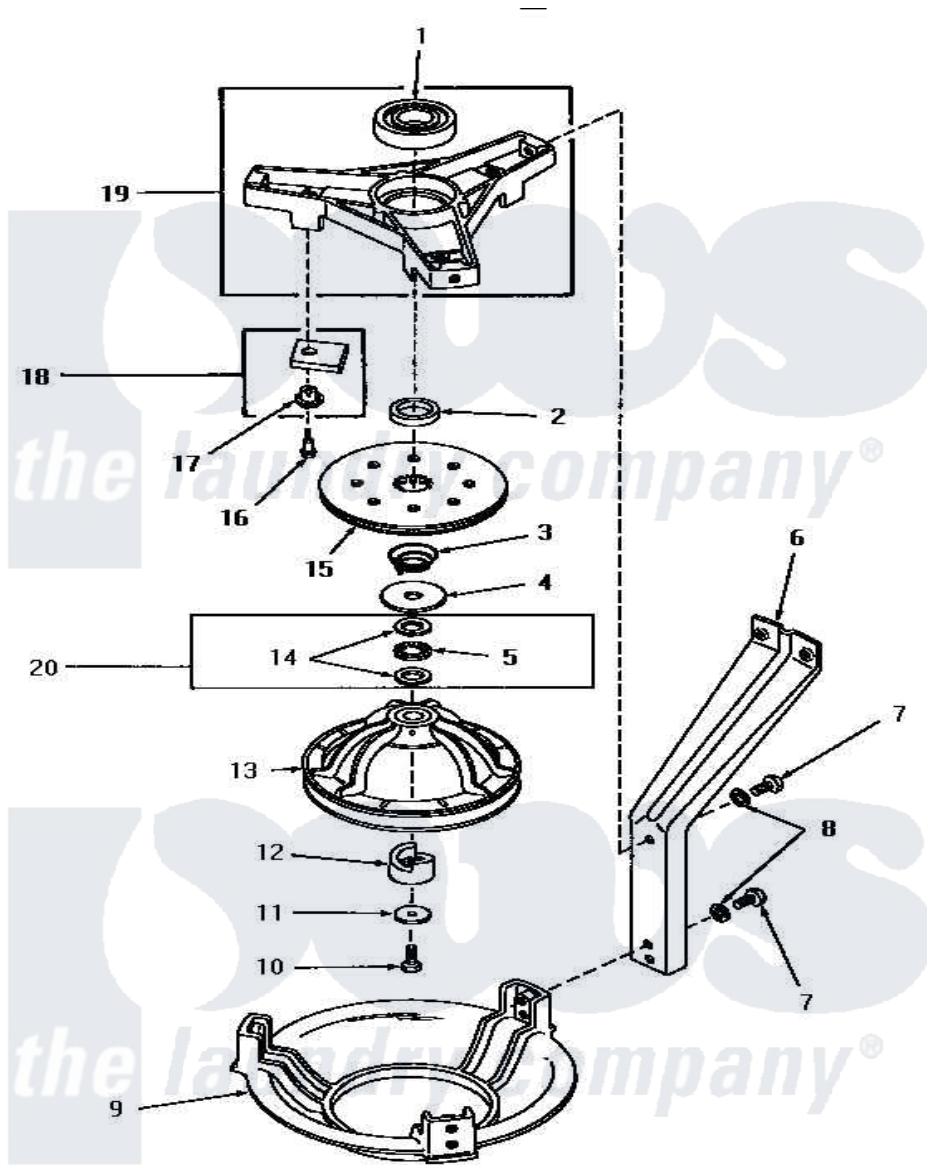

# Amana HA4521 04 - BRG HSG/BRAKE/PULLEY & PIVOT DOME

## BEARING HOUSING, BRAKE, PULLEY AND PIVOT DOME

Amana [Residential Amana HA4521 Washer Parts](#) Parts Diagram 04 - BRG HSG/BRAKE/PULLEY & PIVOT DOME  
 Click on the part number to view part

Item	Original Part Number	Replaced By	Status	Part Description
1	28944	<a href="#">40004001</a>		Bearing, Main
2	<a href="#">27176</a>			Spacer
3	27014	<a href="#">33435</a>		Spring, Conical
4	27015	<a href="#">40063201</a>		Washer, Flat
5	27025		Not Available	BEARING,NEEDLE THRUST
6	<a href="#">27090</a>			Leg, Support
7	30016	<a href="#">40128701</a>		Screw, 5/16-18 X .50
8	<a href="#">04366</a>			Lockwasher, 5/16intshkp
9	27124		Not Available	DOME,PIVOT
10	27220	<a href="#">40063401</a>		Screw, 1/4-20 x 5/8 Hex
11	26509	<a href="#">40041501</a>		Washer
12	<a href="#">27018</a>			Helix
13	30260	<a href="#">34232P</a>		Kit-Pulley
"	27111	<a href="#">34232P</a>		Kit-Pulley
14	27024		Not Available	NO LONGER AVAILABLE
15	26556	<a href="#">R9900474</a>		Brake Assembly

16	<a href="#">26547</a>		Screw, 10-24 Shoulder
17	<a href="#">29993</a>		Sleeve, Anti-Rotation
18	348P3	<a href="#">R9900543</a>	Pad-Brake
19	28913	<a href="#">35746</a>	AssembLy, Bearing Housing-L
20	Y0000000	Not Available	SEE NOTE BEARING RACE AND NEEDLE BEARING -- (USED THROUGH SERIAL NO.4U029469)