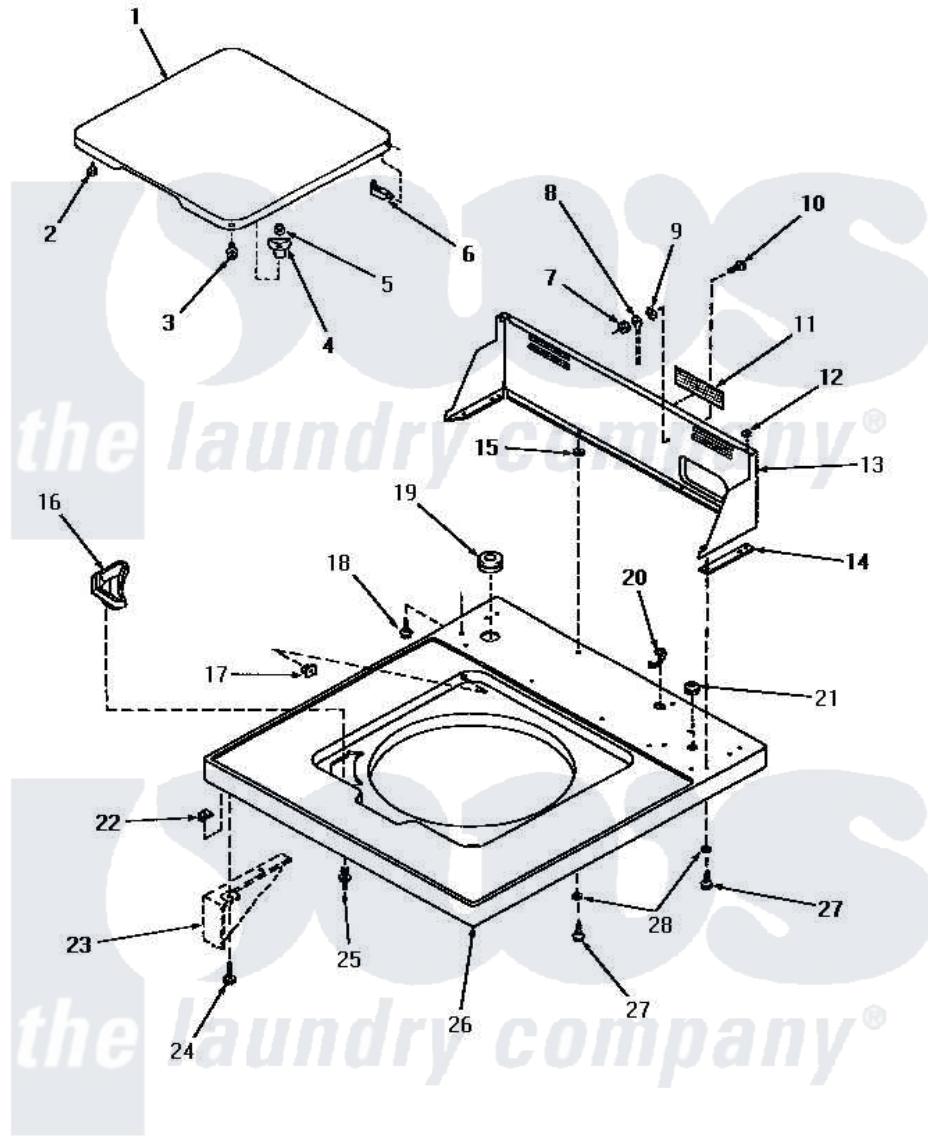

# Amana HA4521 05 - CABINET TOP, LOADING DOOR & CONTROL HOOD

## CABINET TOP, LOADING DOOR AND CONTROL HOOD

Amana [Residential Amana HA4521 Washer Parts](#) Parts Diagram 05 - CABINET TOP, LOADING DOOR & CONTROL HOOD

[Click on the part number to view part](#)

Item	Original Part Number	Replaced By	Status	Part Description
"	NOTE:		Not Available	2. SIPHON BREAK KIT MUST BE INSTALLED IN DRAIN HOSE IF THE DRAIN RECEPTACLE IS LOWER THAN THE CABINET TOP OF THE WASHER.
1	27665W		Not Available	LOADING DOOR, WHITE
"	27665A		Not Available	ASSY, LID
"	27665K		Not Available	LOADING DOOR, COFFEE
"	27665H		Not Available	LOADING DOOR, HARVEST GOLD
"	27665L		Not Available	LOADING DOOR, ALMOND
2	21685	<a href="#">40038001</a>		Bumper
3	27203		Not Available	ASSY,SCREW & WASHER
4	<a href="#">27149</a>			Catch, Lid Switch
5	<a href="#">21752</a>			Nut, 8-32 Hex Brilock
6	27626		Not Available	HINGE,HIDDEN
7	03673		Not Available	NUT