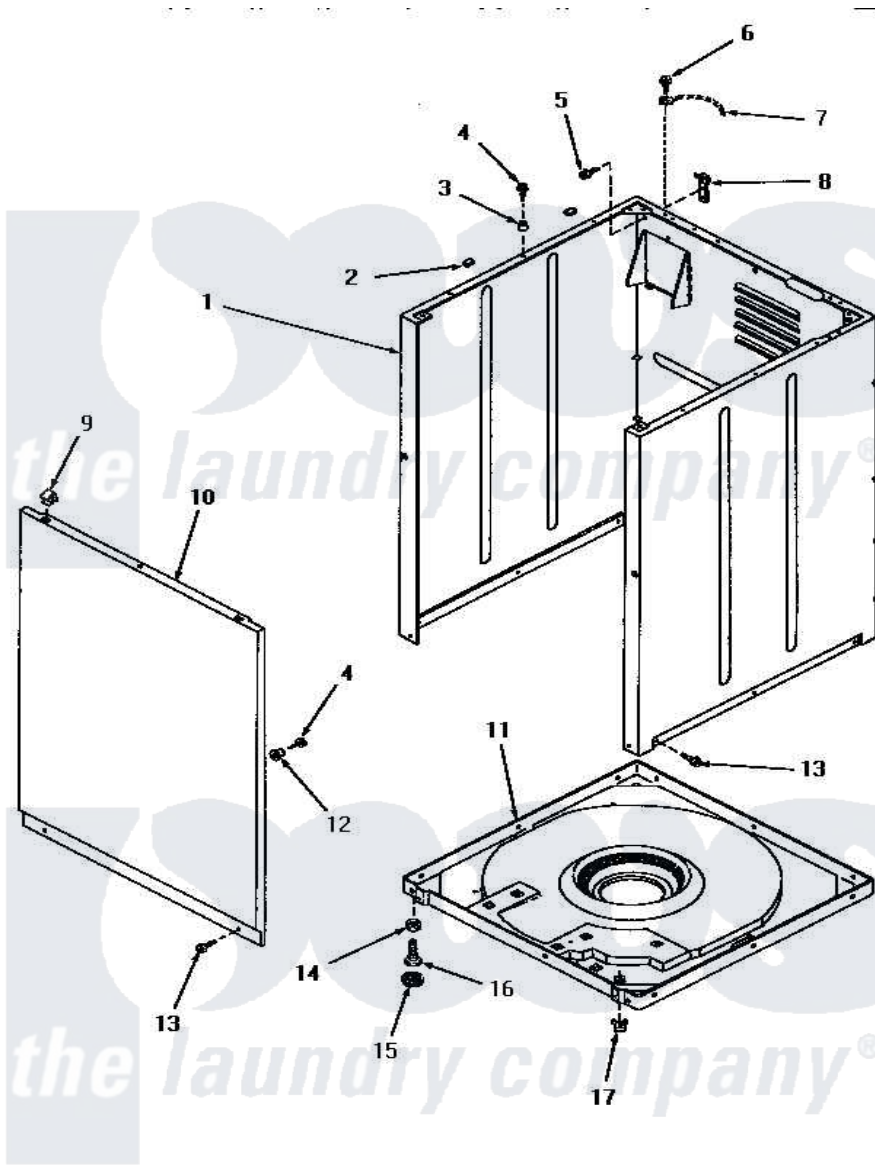

Amana HA4521 07 - FRONT PANEL, CABINET & BASE

FRONT PANEL, CABINET AND BASE

Amana Residential Amana HA4521 Washer Parts Parts Diagram 07 - FRONT PANEL, CABINET & BASE
 Click on the part number to view part

| Item | Original Part Number | Replaced By | Status | Part Description |
|------|------------------------|-------------------------|---------------|-----------------------------|
| 1 | 27092W | | Not Available | CABINET, WHITE |
| " | 27092L | 38612LP | | Kit Service Cabinet |
| " | 29168W | 38612WP | | Kit-Servic |
| " | 29168A | | Not Available | CABINET, AVOCADO |
| " | 27092A | | Not Available | CABINET, AVOCADO |
| " | 29168L | | Not Available | CABINET, ALMOND |
| " | 29168H | | Not Available | CABINET, HARVEST GOLD |
| " | 27092K | | Not Available | CABINET, COFFEE |
| " | 29168K | | Not Available | CABINET, COFFEE |
| " | 27092H | | Not Available | CABINET, HARVEST GOLD |
| 2 | Y56128 | | | Pad, Bumper |
| 3 | 56079 | 505187 | | Locator, Panel |
| 4 | 56086 | Y014874 | | Screw, Idler Arm And Sleeve |
| 5 | 51780 | 3390631 | | Screw, 10-16 X 3/8 |
| 6 | 56392 | | Not Available | SCREW,8-18 X 3/8 TAPPI |
| 7 | Y00000000 | | Not Available | SEE NOTE GROUND WIRE, GREEN |

| | | | |
|----|------------------------|--------------------------|------------------------------|
| 8 | Y27103 | | Hinge, Hold-Down Lug |
| 9 | 28835 | 22001650 | Fastener, Spring |
| 10 | 27072A | | Not Available |
| " | 27072K | | Not Available |
| " | 27072H | | Not Available |
| " | 27072L | 32708LP | Panel, Front |
| " | 27072W | | Not Available |
| 11 | 29757 | | Not Available |
| 12 | 28102 | | Locator, Panel |
| 13 | 27196 | 27001200 | Screw |
| 14 | Y21899 | 40038101 | Nut, Leg |
| 15 | 21749 | 40016001 | Foot, Rubber |
| 16 | 20409 | 22003428 | Leg, Adjustable |
| 17 | 28837 | | Not Available |
| NI | 26594P | | Grease, Silicone - 2 Oz Tube |