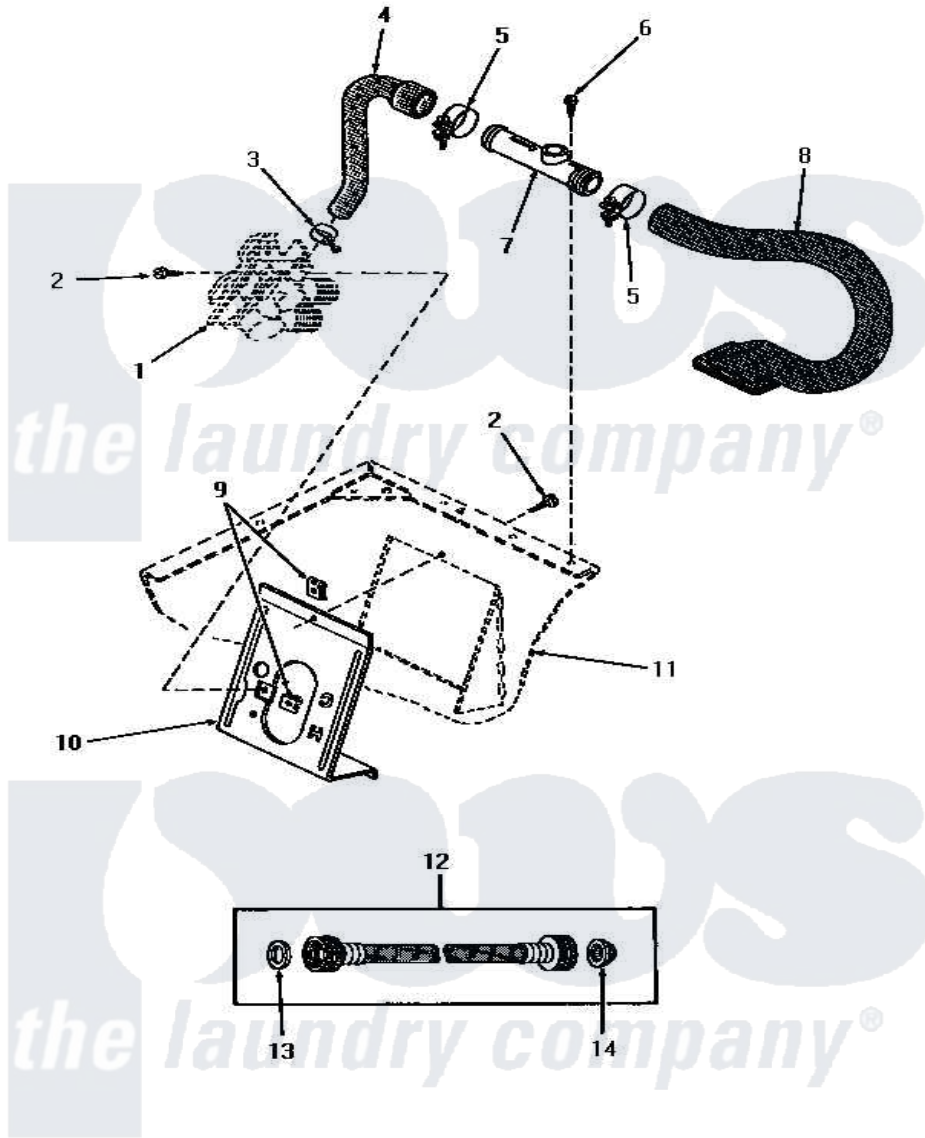

Amana HA4521 08 - INLET/FILL HOSE/BACK FL PREVENTER & BRKT

**INLET HOSE, FILLER HOSE, BACK FLOW PREVENTER
AND MIXING VALVE MOUNTING BRACKET
(through Serial No. N3805084)**

Amana [Residential Amana HA4521 Washer Parts](#) Parts Diagram 08 - INLET/FILL HOSE/BACK FL PREVENTER & BRKT

[Click on the part number to view part](#)

Item	Original Part Number	Replaced By	Status	Part Description
1	Y00000000		Not Available	SEE NOTE MIXING VALVE
2	56392		Not Available	SCREW,8-18 X 3/8 TAPPI
3	27643	596669		Clamp, Manifold
4	27183			Hose, Mixing Valve
5	27152		Not Available	CLAMP HOSE
6	23962	W10116760		Screw
7	27118	34280		Assembly, Backflow Prevento
8	27231		Not Available	HOSE
9	54038			NUt, Speed U-Type
10	27126	39407		Bracket, Valve
11	Y00000000		Not Available	SEE NOTE CABINET
12	28330	202860		Inlet Hose Assembly
13	20290	Y013783		Washer, Inlet Hose
14	28605	22002960		Strainer, Washer Inlet