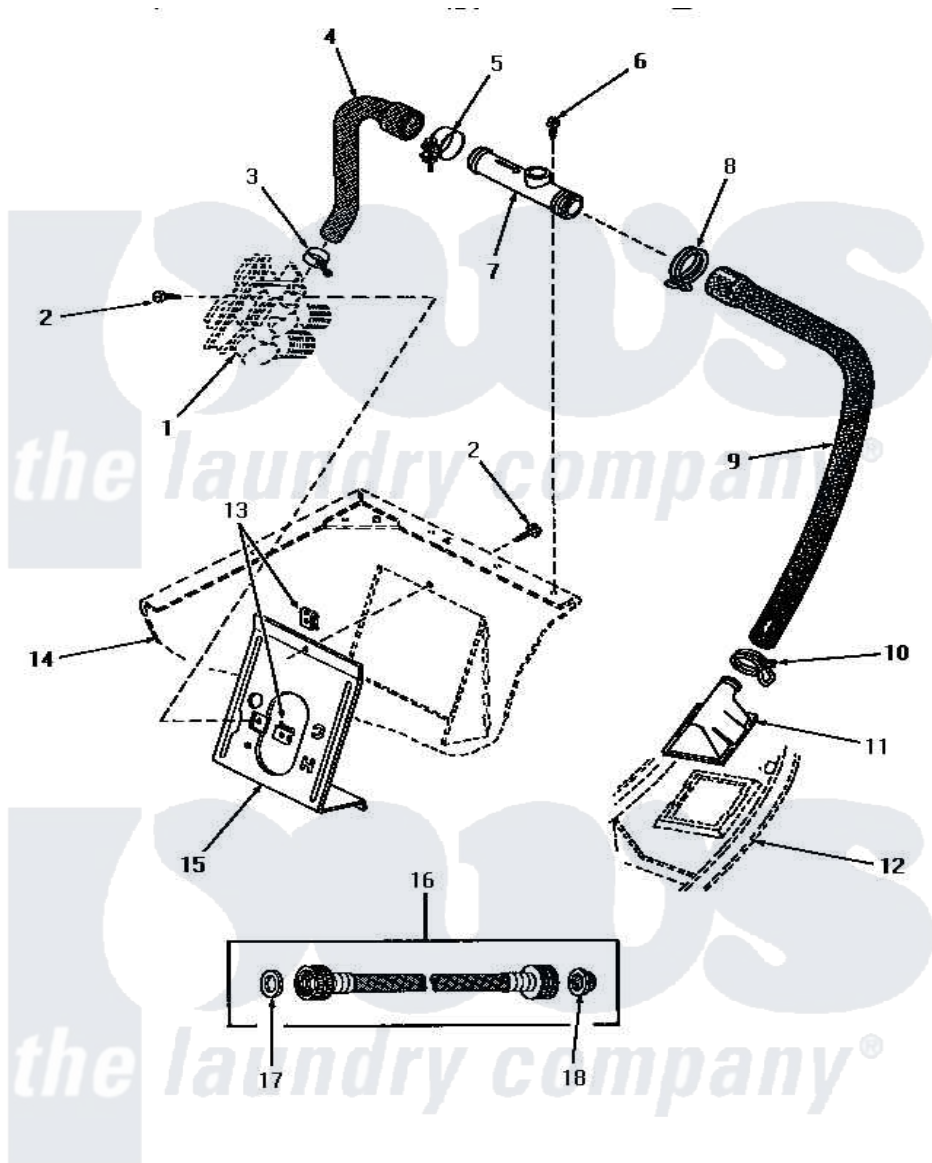

Amana HA4521 09 - INLET/FILL HOSE/BACK FL PREVENTER & BRKT

**INLET HOSE, FILLER HOSE, BACK FLOW PREVENTER
AND MIXING VALVE MOUNTING BRACKET
(starting with Serial No. N3605085)**

Amana [Residential Amana HA4521 Washer Parts](#) Parts Diagram 09 - INLET/FILL HOSE/BACK FL PREVENTER & BRKT

[Click on the part number to view part](#)

Item	Original Part Number	Replaced By	Status	Part Description
1	Y00000000		Not Available	SEE NOTE MIXING VALVE
2	56392		Not Available	SCREW,8-18 X 3/8 TAPPI
3	27643	596669		Clamp, Manifold
4	27183			Hose, Mixing Valve
5	27152		Not Available	CLAMP HOSE
6	23962	W10116760		Screw
7	27118	34280		Assembly, Backflow Prevento
8	29176	285655		Clamp, Hose
9	29182		Not Available	HOSE,WATER INLET
10	29210			Hose Clamp
11	29154			Head, Water Inlet
12	Y00000000		Not Available	SEE NOTE OUTER TUB COVER
13	54038			NUt, Speed U-Type
14	Y00000000		Not Available	SEE NOTE CABINET
15	27126	39407		Bracket, Valve

16	28330	202860	Inlet Hose Assembly
17	20290	Y013783	Washer, Inlet Hose
18	28605	22002960	Strainer, Washer Inlet