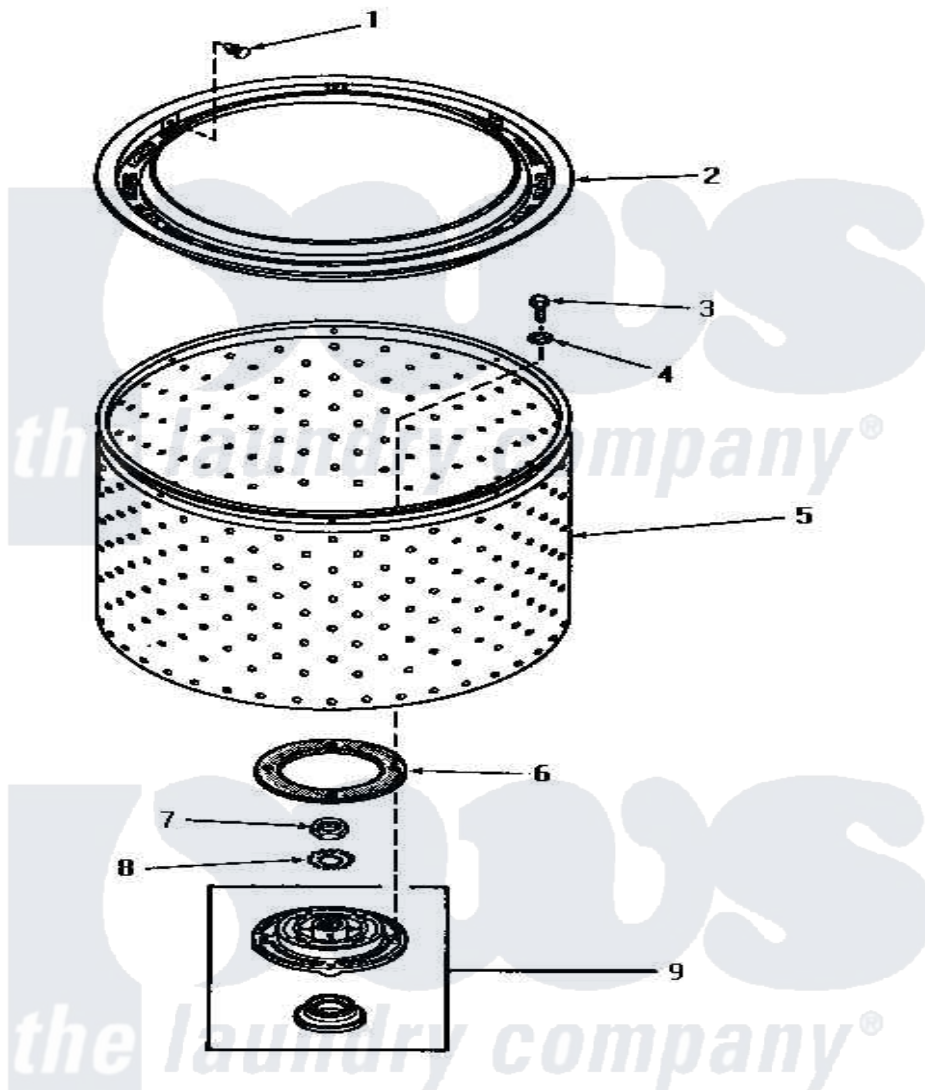

Amana HA4521 10 - LINT FILTER, WASHTUB & HUB

THROUGH
F349 0044

LINT FILTER, WASHTUB AND HUB

Amana Residential Amana HA4521 Washer Parts Parts Diagram 10 - LINT FILTER, WASHTUB & HUB
Click on the part number to view part

Item	Original Part Number	Replaced By	Status	Part Description
1	29474			Fastener, Lint Filter
2	27123	33521		Filter Lint/Clothes Guard
3	27202	W10116787		Screw
4	28094			Gasket
5	27074			Motor
"	27073		Not Available	WASHTUB, PORCELAIN
6	27125	39122		Gasket, Washtub
7	Y29220	40016301		Nut, Lock
8	27163			Lockwasher
9	28780	356P3		Kit, Seal-Washer