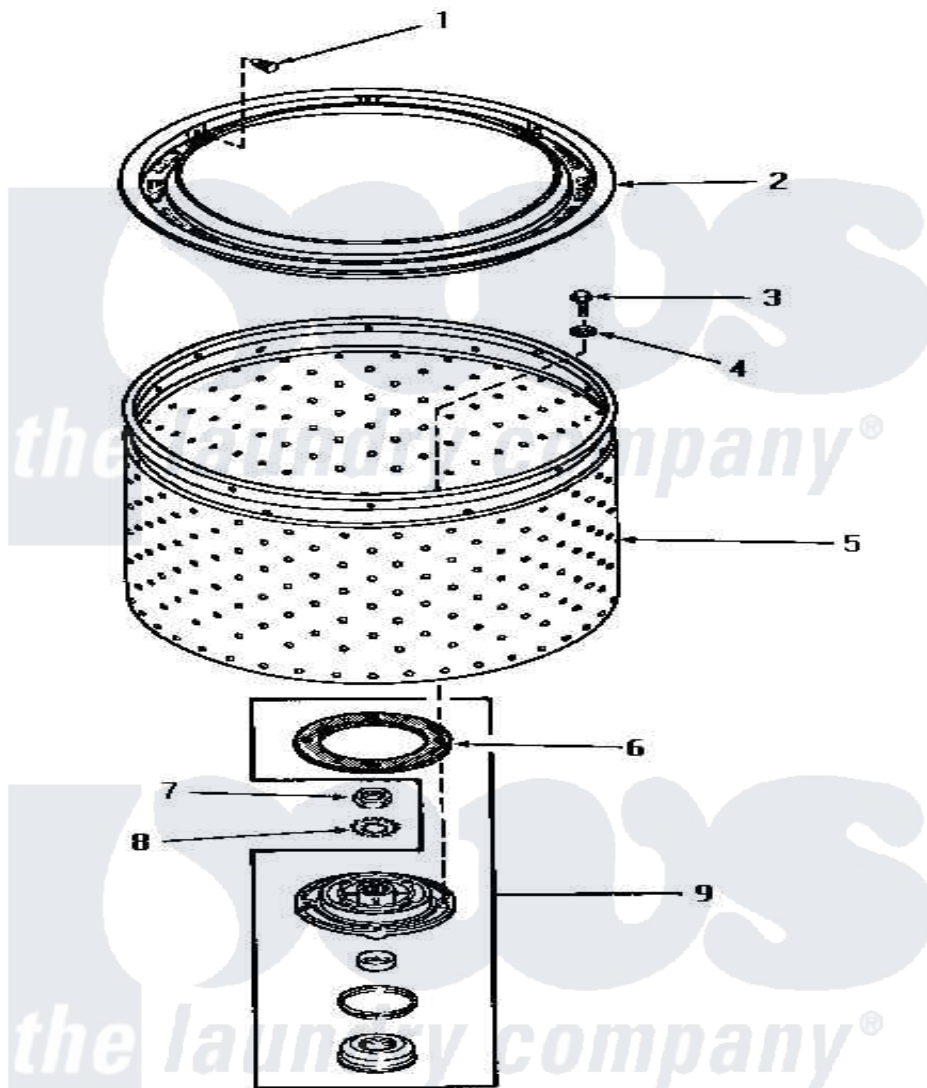

Amana HA4521 11 - LINT FILTER, WASHTUB & HUB

STARTING
F349 0045

LINT FILTER, WASHTUB AND HUB

Amana Residential Amana HA4521 Washer Parts Parts Diagram 11 - LINT FILTER, WASHTUB & HUB
Click on the part number to view part

Item	Original Part Number	Replaced By	Status	Part Description
1	29474			Fastener, Lint Filter
2	27123	33521		Filter Lint/Clothes Guard
3	27202	W10116787		Screw
4	28094			Gasket
5	28138		Not Available	WASHTUB, STAINLESS STEEL
"	29074	39252P		Wash Tub
6	27125	39122		Gasket, Washtub
7	Y29220	40016301		Nut, Lock
8	27163			Lockwasher
9	356P3			Kit, Seal-Washer