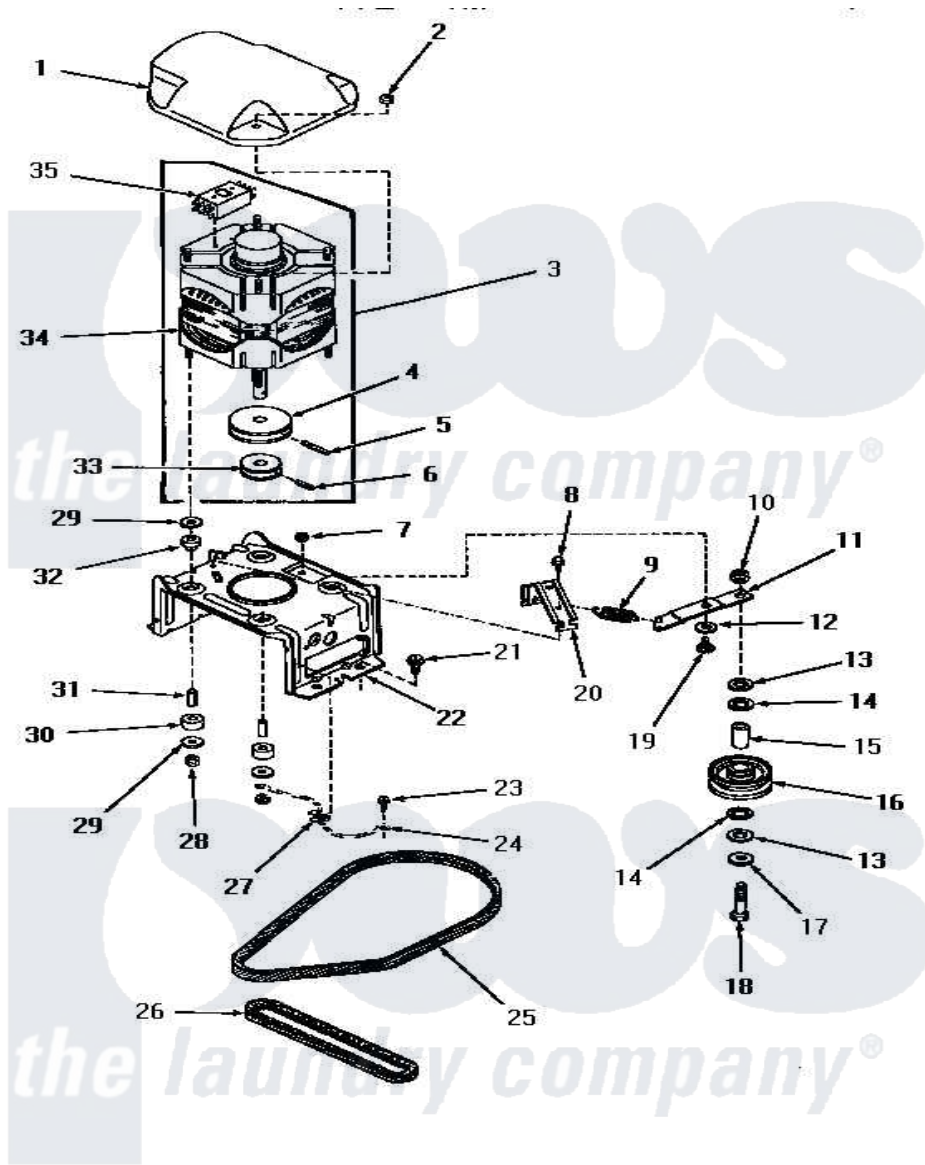

# Amana HA4521 13 - MOTOR, MTG BRACKET, BELTS & IDLER ASSY

**MOTOR, MOUNTING BRACKET, BELTS AND IDLER ASSEMBLY**  
(through Serial No. C3486773)

Amana [Residential Amana HA4521 Washer Parts](#) Parts Diagram 13 - MOTOR, MTG BRACKET, BELTS & IDLER ASSY  
Click on the part number to view part

Item	Original Part Number	Replaced By	Status	Part Description
1	<a href="#">27136</a>			Shield, Motor
2	<a href="#">27201</a>			Locknut
3	27179	<a href="#">27179P</a>		Motor-Drve
4	27171		Not Available	PULLEY,MOTOR
5	<a href="#">23750</a>			Pin, Roll
6	<a href="#">10416</a>			Pin, Roll
7	52566	<a href="#">27001225</a>		Nut, Jam Mid Lock 1/4-20
8	56264	<a href="#">27001200</a>		Screw
9	27928		Not Available	SPRING
10	56156	<a href="#">358160</a>		Nut
11	<a href="#">27135</a>			Lever, Idler
12	81392	<a href="#">40054701</a>		Washer
13	28018		Not Available	WASHER
14	27210		Not Available	WASHER
15	27601		Not Available	BEARING
16	27212	<a href="#">R9900487</a>		Sheet

17	27211	Not Available	WASHER
18	<a href="#">27209</a>		Bolt
19	27229	<a href="#">40038901</a>	Screw, 1/4-20
20	<a href="#">27929</a>		Xarm Spring
21	<a href="#">27157</a>		Screw, 10-24 X 5/8 Spec
22	27112	Not Available	MOTOR MOUNTING BRACKET
23	26592	Not Available	HEX HEAD SCREW
24	Y00000000	Not Available	SEE NOTE GROUND WIRE, GREEN
25	27246	<a href="#">R9900487</a>	Sheet
26	<a href="#">27155</a>		Belt, Pump
27	Y00161	<a href="#">B5733302</a>	Clip, Ground
28	<a href="#">23604</a>		Nut, Hex 10-32 Lock
29	03888	Not Available	WASHER
30	01953	Not Available	WASHER,LOWER MOTOR MOU
31	27181	Not Available	SPACER,MOTOR
32	<a href="#">01952A</a>		Mounting, Rubber
33	Y27104	Not Available	PULLEY,MOTOR
34	27772	<a href="#">27179P</a>	Motor-Drve
35	24139	Not Available	SWITCH,MOTOR
"	24140	Not Available	SWITCH,MOTOR
"	24142	Not Available	SWITCH,MOTOR
"	<a href="#">Y24149</a>		Switch, Motor
NI	258P3	Not Available	KIT,CAPACITOR