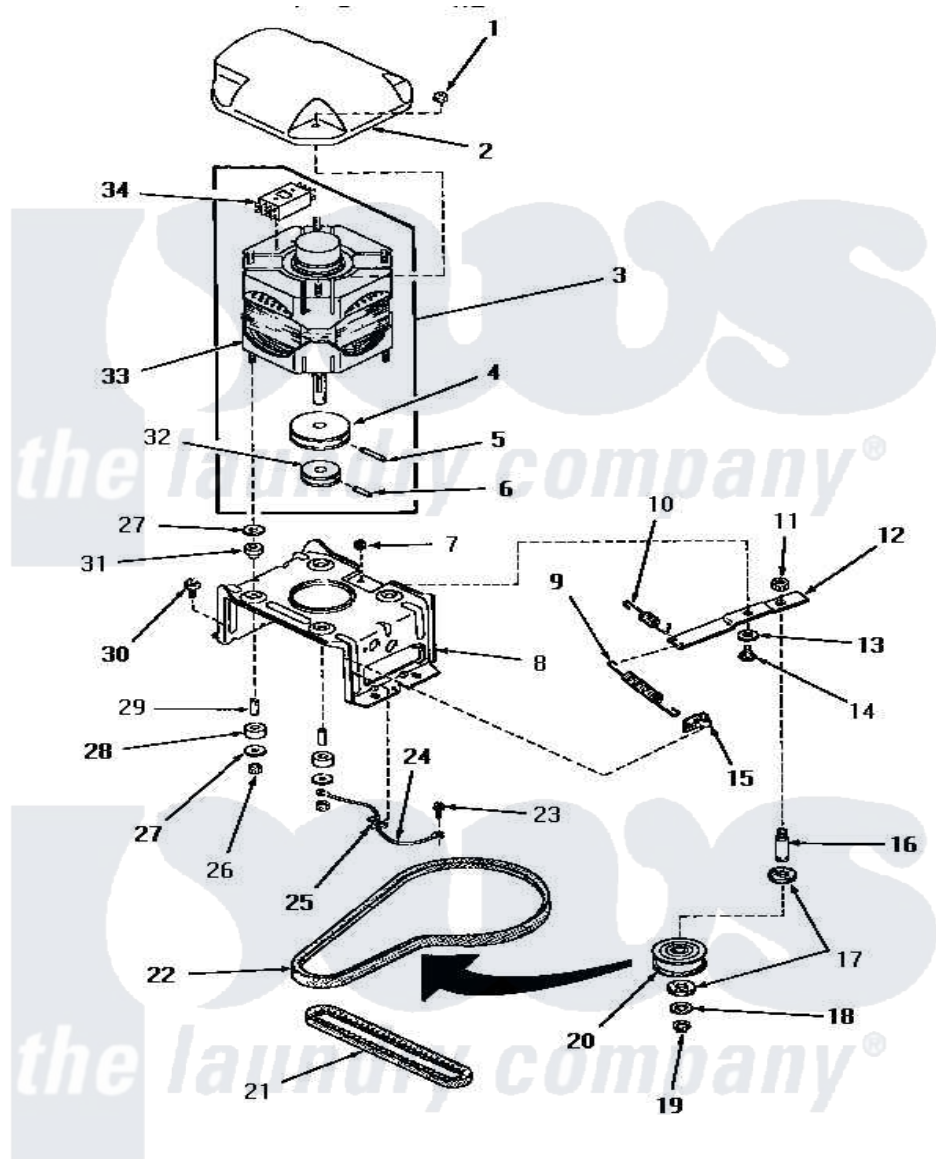

Amana HA4521 14 - MOTOR, MTG BRACKET, BELTS & IDLER ASSY

MOTOR, MOUNTING BRACKET, BELTS AND IDLER ASSEMBLY
(starting with Serial No. C3486774)

Amana [Residential Amana HA4521 Washer Parts](#) Parts Diagram 14 - MOTOR, MTG BRACKET, BELTS & IDLER ASSY
Click on the part number to view part

Item	Original Part Number	Replaced By	Status	Part Description
1	27201			Locknut
2	27136			Shield, Motor
3	27179	27179P		Motor-Drve
4	27171		Not Available	PULLEY,MOTOR
5	23750			Pin, Roll
6	10416			Pin, Roll
7	52566	27001225		Nut, Jam Mid Lock 1/4-20
8	28791			Bracket, Motor Mount
9	28807	37366		Spring, Idler
10	30620		Not Available	SPRING,IDLER LEVER HEL
11	28803	2221070		Clamp, Nylon
12	31054	40041002		Lever, Idler
13	81392	40054701		Washer
14	27229	40038901		Screw, 1/4-20
15	28849			Clip, Spring
16	28802			Shaft, Idler

17	Y29443		Washer, Felt
18	52549		Washer, 501 ID X3/4 Odx
19	23748		Ring, Retaining
20	28800	Not Available	WHEEL, IDLER
21	27155		Belt, Pump
22	28808		Belt, Agitate And Spin
23	26592	Not Available	HEX HEAD SCREW
24	Y00000000	Not Available	SEE NOTE GROUND WIRE, GREEN
25	Y00161	B5733302	Clip, Ground
26	23604		Nut, Hex 10-32 Lock
27	03888	Not Available	WASHER
28	01953	Not Available	WASHER, LOWER MOTOR MOU
29	27181	Not Available	SPACER, MOTOR
30	27157		Screw, 10-24 X 5/8 Spec
31	01952A		Mounting, Rubber
32	Y27104	Not Available	PULLEY, MOTOR
33	27772	27179P	Motor-Drve
"	30895	27179P	Motor-Drve
34	24139	Not Available	SWITCH, MOTOR
"	24140	Not Available	SWITCH, MOTOR
"	30895A	30895AP	Switch Motor-W/Instr
"	30897A	30897AP	Switch- MO
"	24142	Not Available	SWITCH, MOTOR
"	Y24149		Switch, Motor
NI	20605	Not Available	LUBE, HI TEMPERATURE-56
"	258P3	Not Available	KIT, CAPACITOR