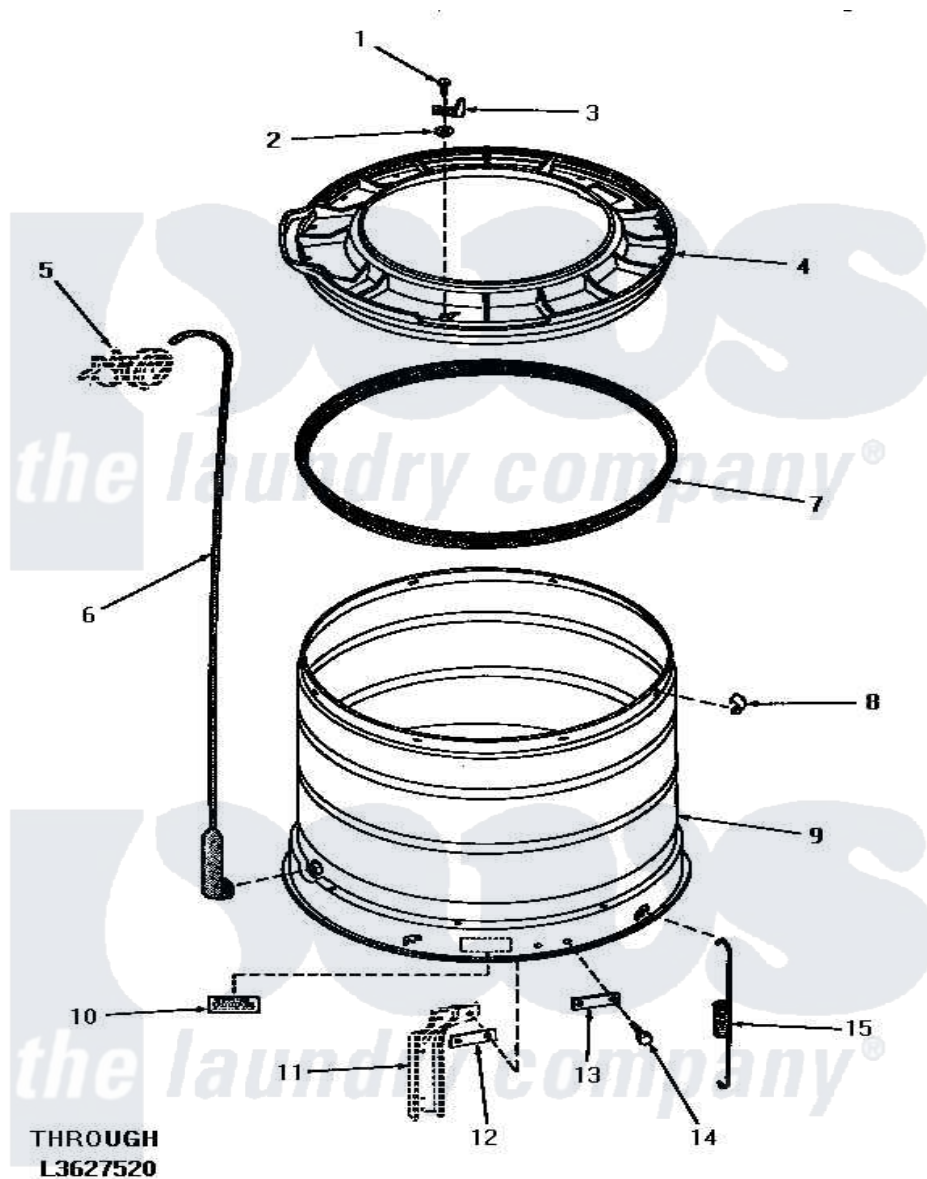

Amana HA4521 15 - OUTER TUB, COVER & PRESSURE HOSE

THROUGH
L3627520

OUTER TUB, COVER AND PRESSURE HOSE

Amana [Residential Amana HA4521 Washer Parts](#) Parts Diagram 15 - OUTER TUB, COVER & PRESSURE HOSE

[Click on the part number to view part](#)

Item	Original Part Number	Replaced By	Status	Part Description
1	25723	27001200		Screw
2	03815			Lockwasher, No.10 Ext Shk
3	27247			Trigger, Out-Of-Bal Swi
4	27137	31153		Cover Outer Tub
5	Y00000000		Not Available	SEE NOTE PRESSURE SWITCH
6	29077		Not Available	ASSY,PRESSURE FILL HOSxREPLACE
7	27184			Gasket, Tub Cover
8	Y27017		Not Available	CLIP,SPRING
9	27071		Not Available	OUTER TUB
10	Y27195		Not Available	STICKER
11	Y00000000		Not Available	SEE NOTE SUPPORT LEG
12	27927			Plate, Leg .032
13	27926			Plate, Leg .063
14	27205	40128701		Screw, 5/16-18 X .50
15	27239			Spring, Leg