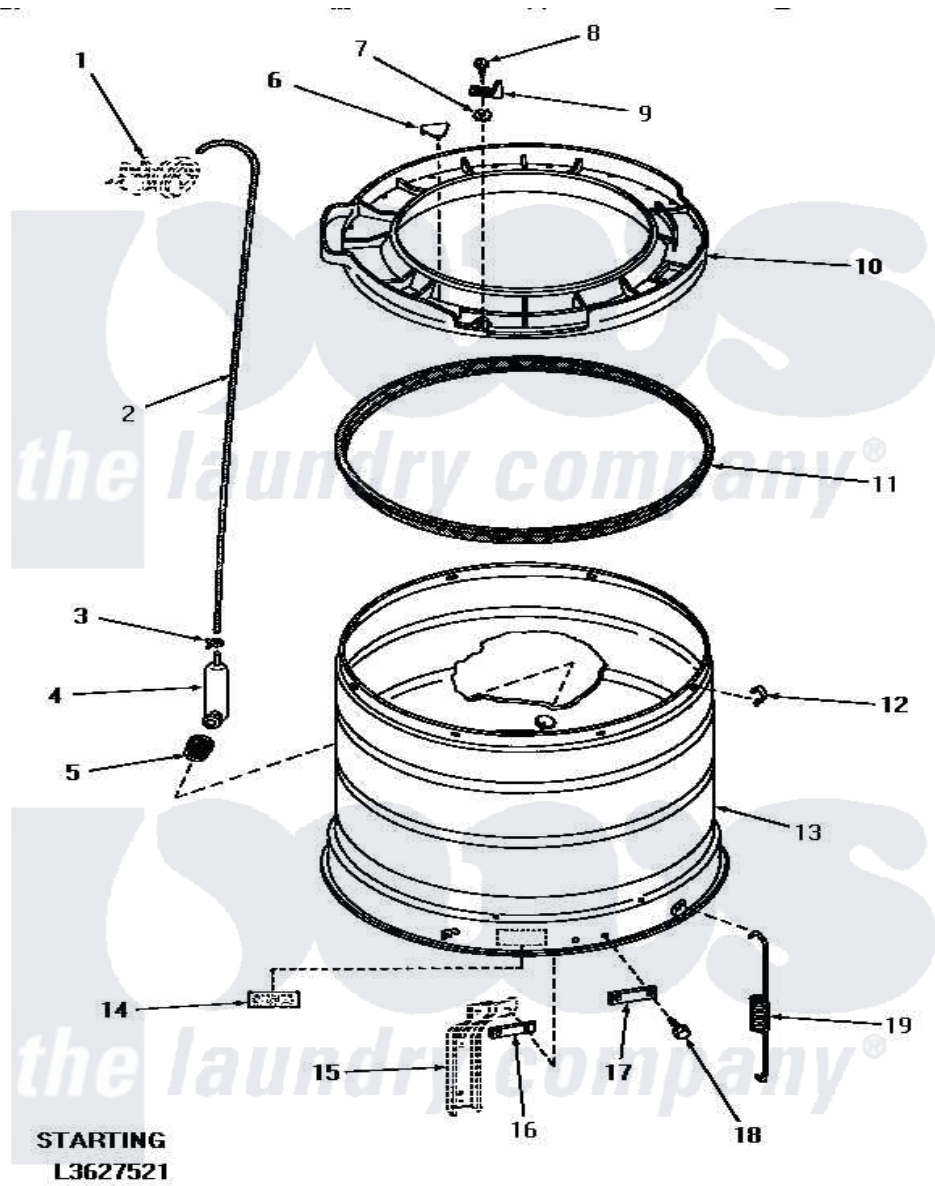

Amana HA4521 16 - OUTER TUB, COVER & PRESSURE HOSE

OUTER TUB, COVER AND PRESSURE HOSE

Amana [Residential Amana HA4521 Washer Parts](#) Parts Diagram 16 - OUTER TUB, COVER & PRESSURE HOSE
 Click on the part number to view part

Item	Original Part Number	Replaced By	Status	Part Description
1	Y00000000		Not Available	SEE NOTE PRESSURE SWITCH
2	29213	39125		Tubing 31
3	Y22294	596669		Clamp, Manifold
4	29116		Not Available	PRESSURE ACCUMULATOR
5	29175	40037801		Grommet
6	29901		Not Available	PLUG,SNAP-IN-OUTER TUB
7	03815			Lockwasher, No.10 Ext Shk
8	25723	27001200		Screw
9	27247			Trigger, Out-Of-Bal Swi
10	29555	31153		Cover Outer Tub
11	27184			Gasket, Tub Cover
12	Y27017		Not Available	CLIP,SPRING
13	29232		Not Available	OUTER TUB
14	Y27195		Not Available	STICKER
15	Y00000000		Not Available	SEE NOTE SUPPORT LEG
16	27927			Plate, Leg .032