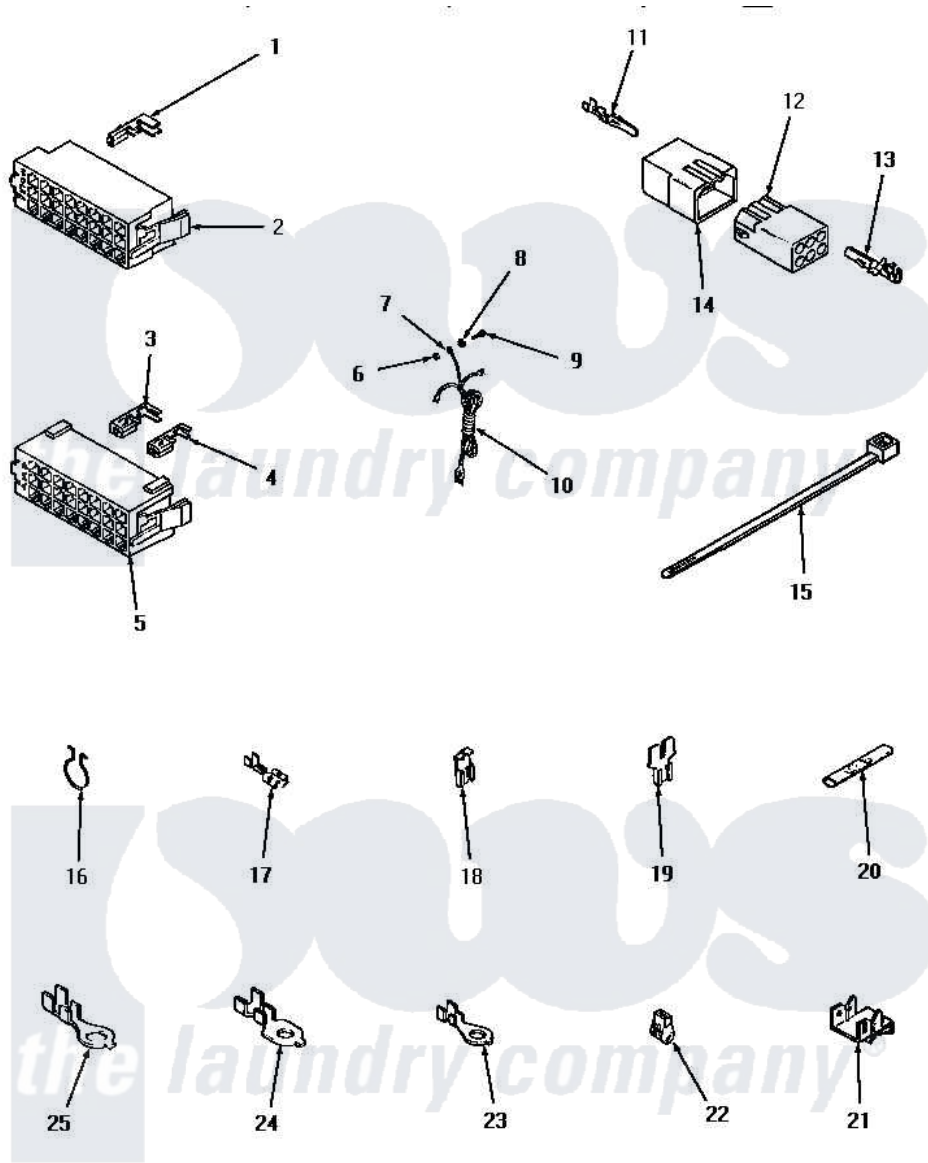

Amana HA4521 17 - POWER CORD & WIRE TERMINALS

POWER CORD AND WIRE TERMINALS

Amana [Residential Amana HA4521 Washer Parts](#) Parts Diagram 17 - POWER CORD & WIRE TERMINALS
 Click on the part number to view part

Item	Original Part Number	Replaced By	Status	Part Description
1	24176		Not Available	MOLEX TERMINAL
2	24175	12500058		Knob Ski
3	00183		Not Available	TERMINAL,FEMALE 2-WIRE
4	00180		Not Available	TERMINAL,FEMALE
5	28856		Not Available	HOUSING,24 POSITION
6	03673		Not Available	NUT
7	Y00000000		Not Available	SEE NOTE GROUND WIRE, GREEN
8	03815			Lockwasher, No.10 Ext Shk
9	20267			Screw, 10-24 X 3/8 Round
10	22660		Not Available	POWER CORD AND PLUG
11	Y00116			Terminal, Pin-Male
12	26708			Receptacle, 6 Circuit
13	Y00117	5011-XX		093 Female Socket
14	23041			Plug, 6 Circuit
15	55881	M0321209		Tie-Electrical
16	51291			Clip, Wire

17	Y00119		Not Available	SPADE TERMINAL(18 GAUGE) (1/4 INCH-(1) 18 GAUGE WIRE)
18	Y00120			Terminal, Flag-1/4 Fema
19	29673		Not Available	DOUBLE CONNECTOR
20	21091		Not Available	CONNECTOR TWO 1/4 INCH MALE
21	Y00161	B5733302		Clip, Ground
22	70210		Not Available	INSULATOR,BLUE
23	00110			No.10 18 Gauge Wire
24	Y00111			Ring Terminal No.10 No.10 18 Gauge Wires Or
25	Y00113		Not Available	TERMINAL,RING-1/4 STUD