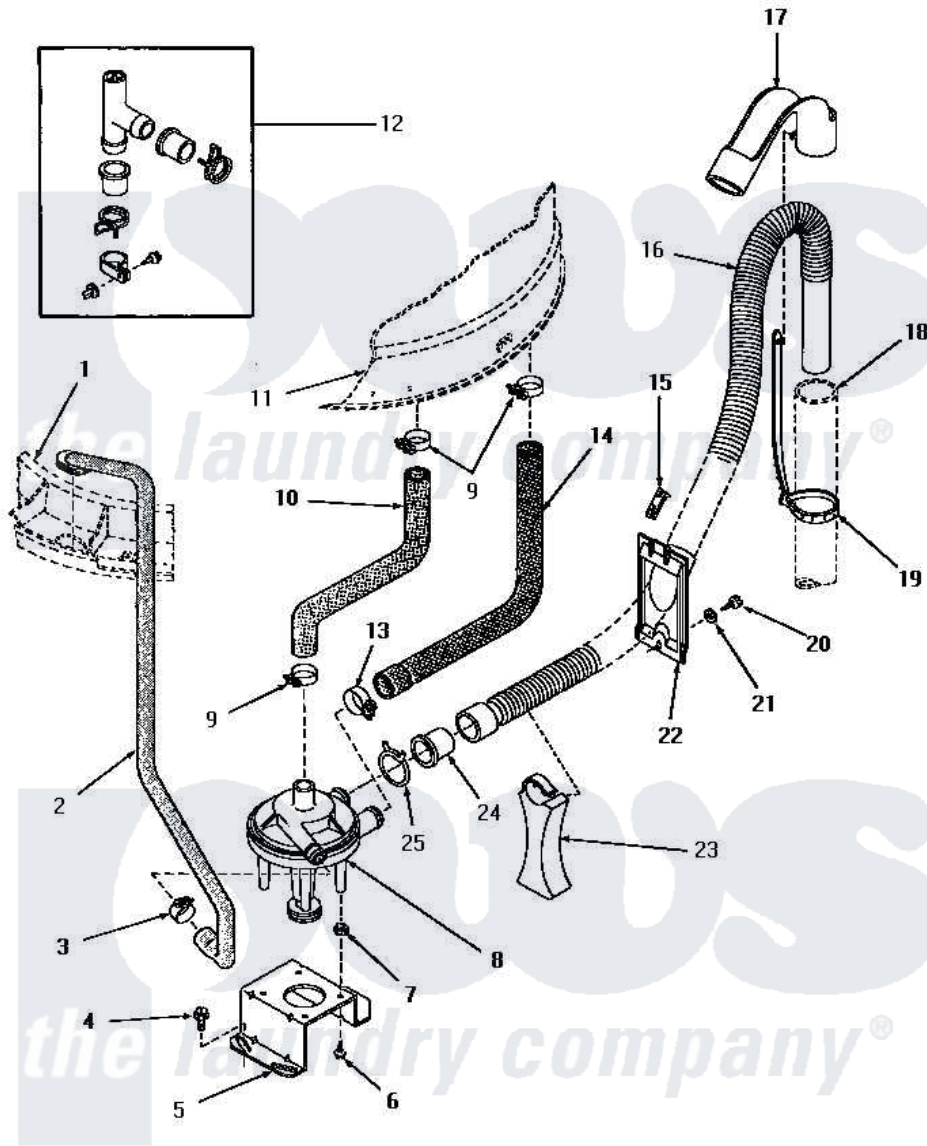

Amana HA4521 19 - PUMP ASSY/BRKT/HOSES & SIPHON BREAK KIT

PUMP ASSEMBLY, BRACKET, HOSES AND SIPHON BREAK KIT
(Models equipped with plastic drain hose)

Amana [Residential Amana HA4521 Washer Parts](#) Parts Diagram 19 - PUMP ASSY/BRKT/HOSES & SIPHON BREAK KIT

[Click on the part number to view part](#)

Item	Original Part Number	Replaced By	Status	Part Description
1	Y00000000		Not Available	SEE NOTE OUTER TUB COVER
2	27232		Not Available	HOSE
3	27644	285655		Clamp, Hose
4	27157			Screw, 10-24 X 5/8 Spec
5	27105			Bracket, Pump Mounting
6	51784		Not Available	SCREW,10B-16 X 1/2 HEX
7	27063			On-Sert
8	27065	31968		Assembly, Pump NA
9	27151	285655		Clamp, Hose
10	27159		Not Available	HOSE,TUB TO PUMP
11	Y00000000		Not Available	SEE NOTE OUTER TUB
12	386P3	76660		Break-Sphn
13	27153	285655		Clamp, Hose
14	27160		Not Available	HOSE,TUB TO PUMP-DRAIN
15	29936		Not Available	HOSE RETAINER CLIP

16	29142	39952	Hose- Drai
17	29144	22003814	Retainer, Drain Hose
18	Y00000000		Not Available SEE NOTE STANDPIPE
19	29999	8539404	Tie-Wire
20	27196	27001200	Screw
21	20492	M0270504	Washer
22	29131		Not Available RETAINER,DIRECTIONAL
23	29284		Stand, Hose
24	29143		Not Available HOSE,ADAPTER
25	29172		Not Available CLAMP,HOSE
NI	406P3	451P3	Kit Drain Extension