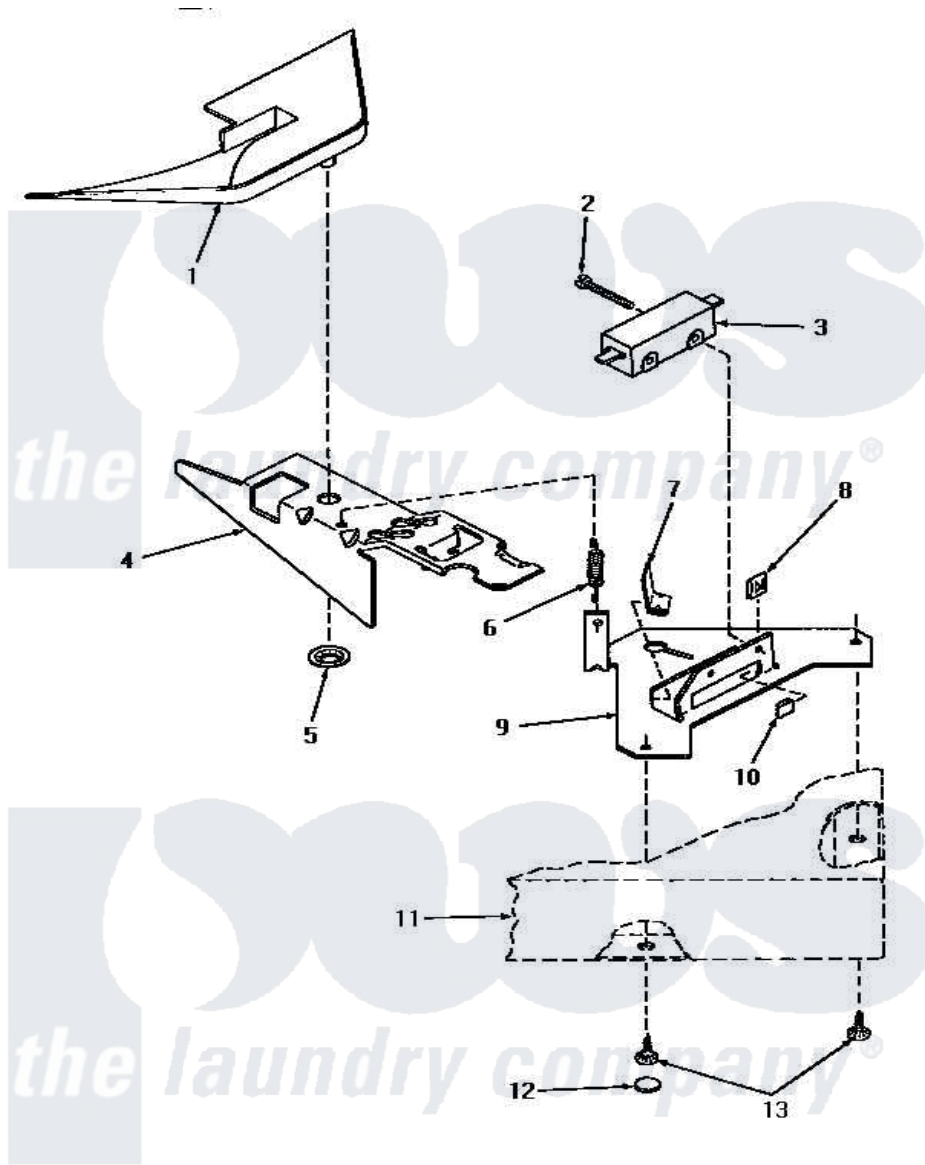

Amana HA4521 21 - SWITCH & BRACKET ASSY

SWITCH AND BRACKET ASSEMBLY

Amana [Residential Amana HA4521 Washer Parts](#) Parts Diagram 21 - SWITCH & BRACKET ASSY
 Click on the part number to view part

| Item | Original Part Number | Replaced By | Status | Part Description |
|------|------------------------|-------------|---------------|--------------------------|
| 1 | 29042 | | Not Available | SHIELD,LID SWITCH |
| 2 | Q6516 | | Not Available | SCREW,6-32 X 1 ROUND H |
| 3 | 27249 | | Not Available | SWITCH |
| 4 | 27602 | | | Lever, Out-Of-Bal Switch |
| 5 | 29043 | | | Nut, Push |
| 6 | 27603 | | | Spring, Switch Lever |
| 7 | Y27837 | | | Clip, Speed-"U" Type |
| 8 | 27248 | | Not Available | NUT,SPEED U-TYPE |
| 9 | 27250 | | Not Available | BRACKET,OUT-OF-BAL SWI |
| 10 | 27610 | | | Clip, U |
| 11 | Y00000000 | | Not Available | SEE NOTE CABINET TOP |
| 12 | 28291 | | Not Available | WASHER |
| 13 | 28193 | | | Screw, 8-1/2 Tapping W/ |