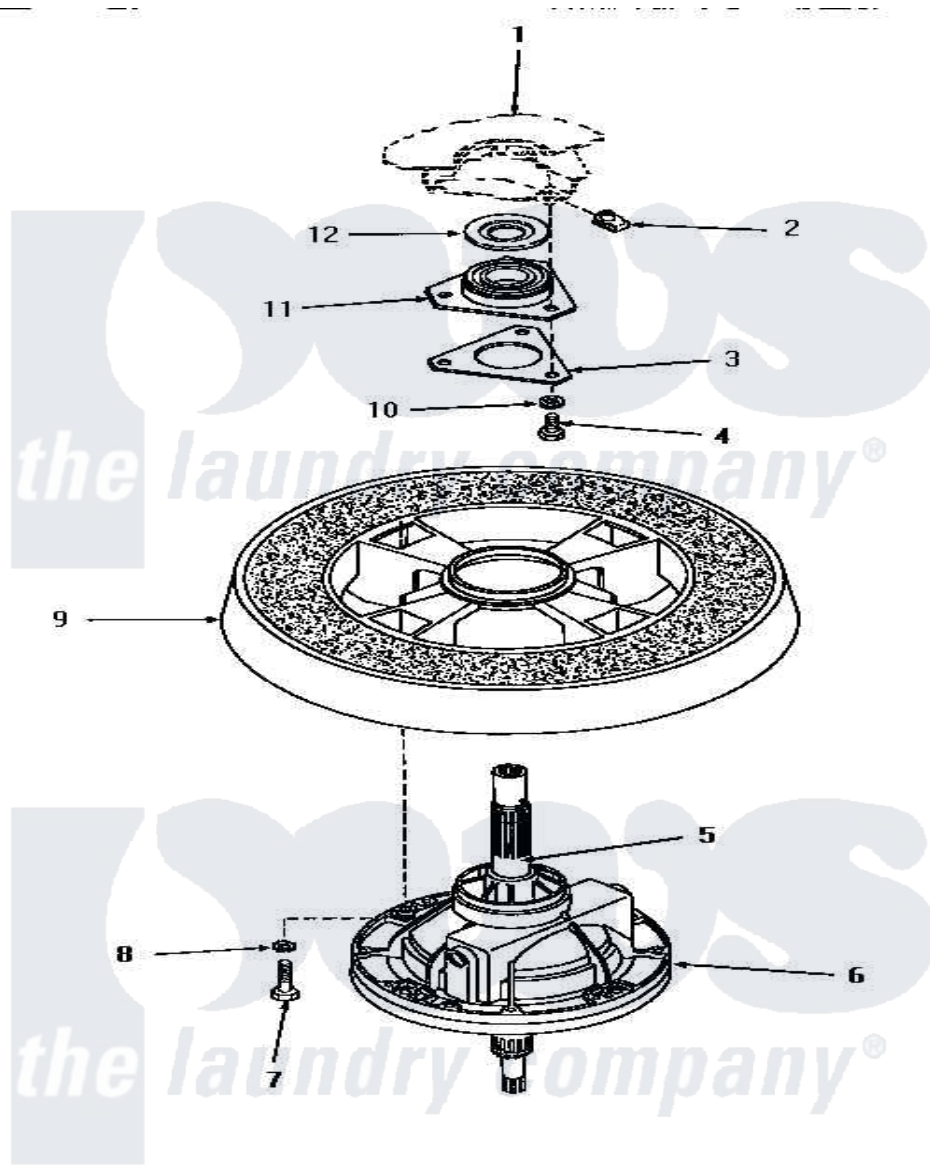

Amana HA4521 22 - TRANSMISSION ASSY & BALANCE RING

TRANSMISSION ASSEMBLY AND BALANCE RING

Amana Residential Amana HA4521 Washer Parts Parts Diagram 22 - TRANSMISSION ASSY & BALANCE RING

[Click on the part number to view part](#)

Item	Original Part Number	Replaced By	Status	Part Description
1	Y00000000		Not Available	SEE NOTE OUTER TUB
2	27222			Nut, Retainer 5/16-18
3	27166		Not Available	WASHER,BEARING HOUSING
4	01355		Not Available	SCREW
5	27604P			Never-Seeze 1 Oz Tube
6	30946		Not Available	TRANSMISSION ASSEMBLY
7	27200		Not Available	CAP SCREW
8	02431			Lockwasher, 1/4 Ext Shk
9	Y29117		Not Available	ASSY,BALANCE RING-COMPL
10	04366			Lockwasher, 5/16intshkp
11	27182	40004201P		Main Bearing Assembly
12	27187			Flinger