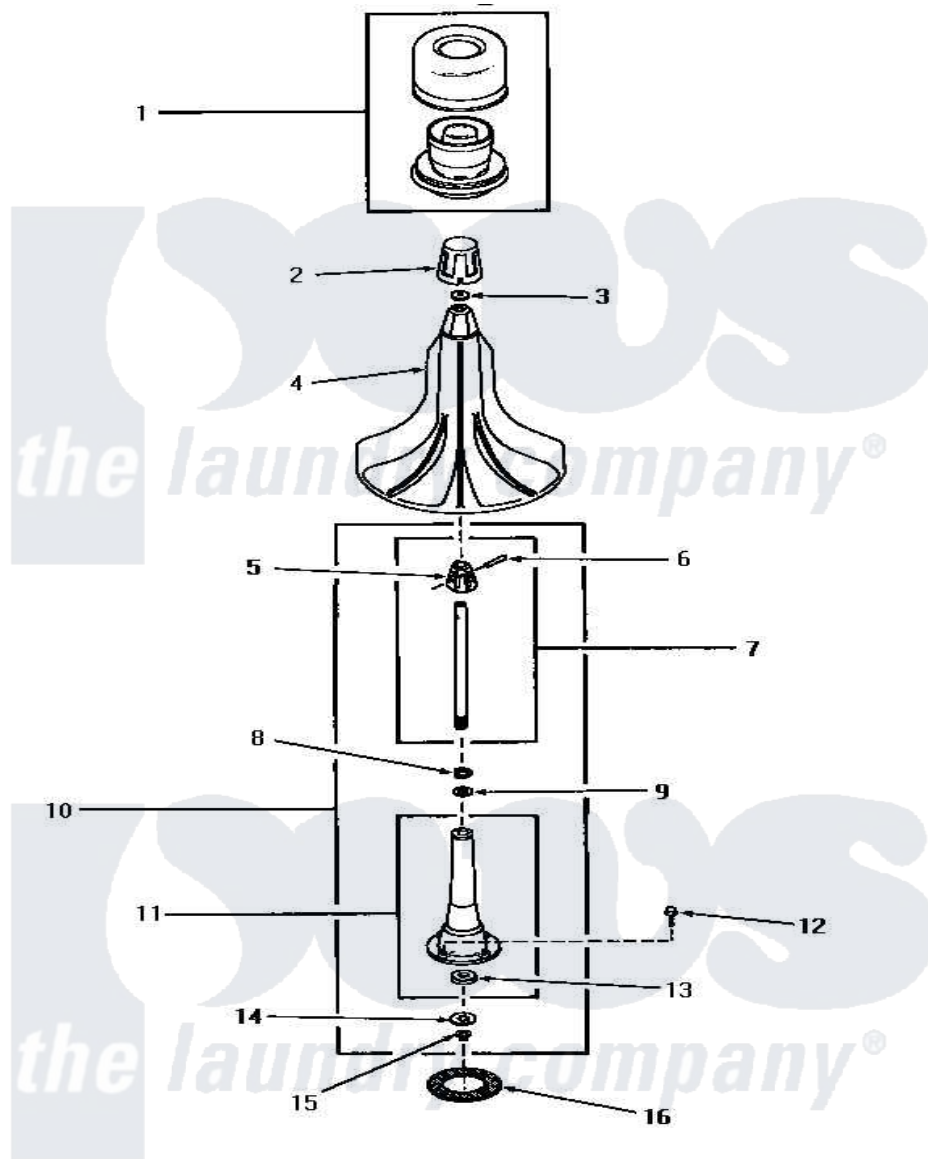

# Amana HA4590 03 - AGITATOR & POST

## AGITATOR AND POST

Amana [Residential Amana HA4590 Washer Parts](#) Parts Diagram 03 - AGITATOR & POST

[Click on the part number to view part](#)

Item	Original Part Number	Replaced By	Status	Part Description
1	27707		Not Available	ASSY,DISPENSER-FABRIC
2	27138		Not Available	ASSY,AGITATOR CAP
3	<a href="#">27189</a>			Washer, Agitator Cap
4	27120		Not Available	ASSY,AGITATOR
5	27174		Not Available	DRIVE BLOCK
6	<a href="#">20243</a>			Pin, Taper
7	<a href="#">28091</a>			Assembly, Agitator Shaft and Drive
8	20057	<a href="#">222T017P01</a>		Washer FIB 21/32 ID X 1156 OD X 1/8
9	<a href="#">04704</a>			Washer, .630id x 1.125od
10	28934		Not Available	AGITATOR POST ASSEMBLY
11	28933		Not Available	AGITATOR POST
12	27202	<a href="#">W10116787</a>		Screw
13	10429		Not Available	WASHER,THRUST
14	<a href="#">27164</a>			Washer, Spline
15	<a href="#">27197</a>			Ring, Retaining