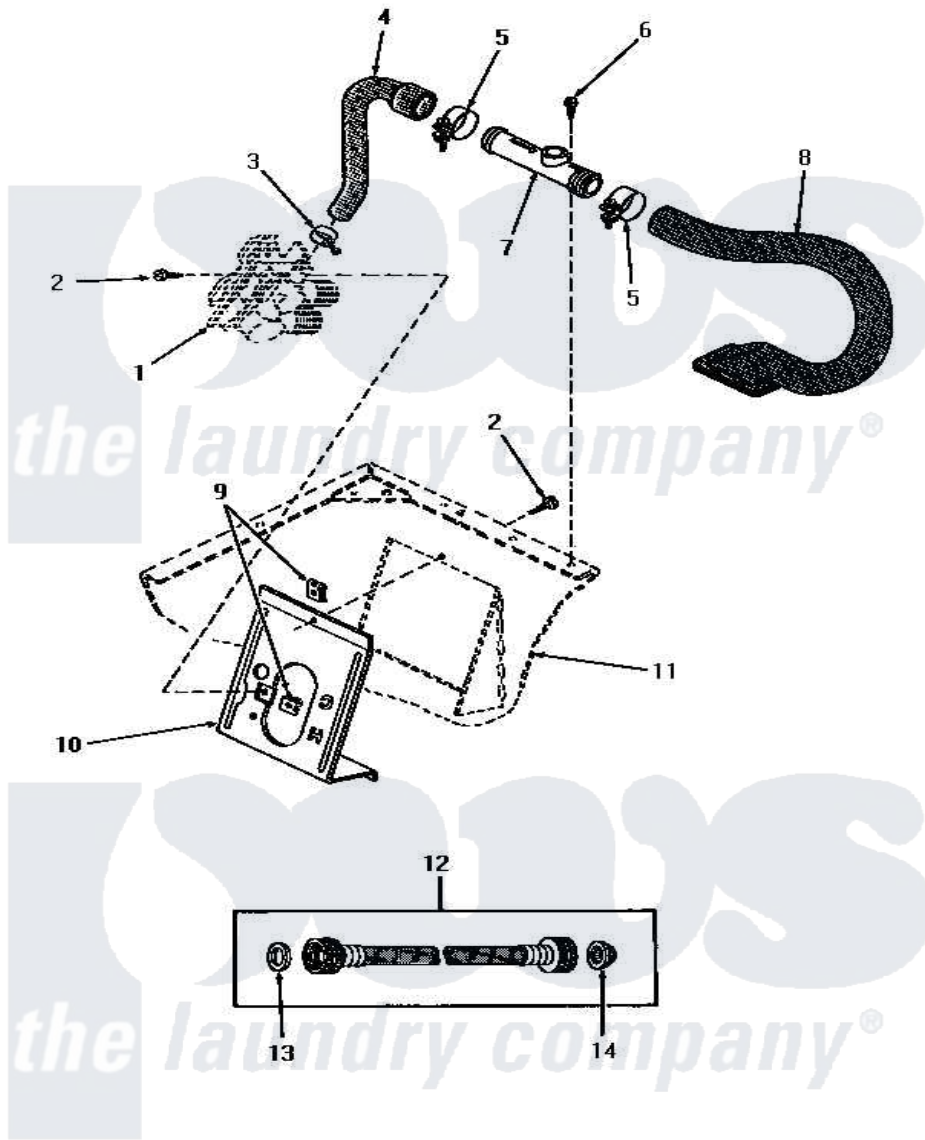

Amana HA4590 08 - INLET/FILL HOSE/BACK FL PREVENTER & BRKT

**INLET HOSE, FILLER HOSE, BACK FLOW PREVENTER
AND MIXING VALVE MOUNTING BRACKET
(through Serial No. N3805084)**

Amana [Residential Amana HA4590 Washer Parts](#) Parts Diagram 08 - INLET/FILL HOSE/BACK FL PREVENTER & BRKT

[Click on the part number to view part](#)

Item	Original Part Number	Replaced By	Status	Part Description
1	Y00000000		Not Available	SEE NOTE MIXING VALVE
2	56392		Not Available	SCREW,8-18 X 3/8 TAPPI
3	27643	596669		Clamp, Manifold
4	27183			Hose, Mixing Valve
5	27152		Not Available	CLAMP HOSE
6	23962	W10116760		Screw
7	27118	34280		Assembly, Backflow Prevento
8	27231		Not Available	HOSE
9	54038			NUT, Speed U-Type
10	27126	39407		Bracket, Valve
11	Y00000000		Not Available	SEE NOTE CABINET
12	28330	202860		Inlet Hose Assembly
13	20290	Y013783		Washer, Inlet Hose
14	28605	22002960		Strainer, Washer Inlet