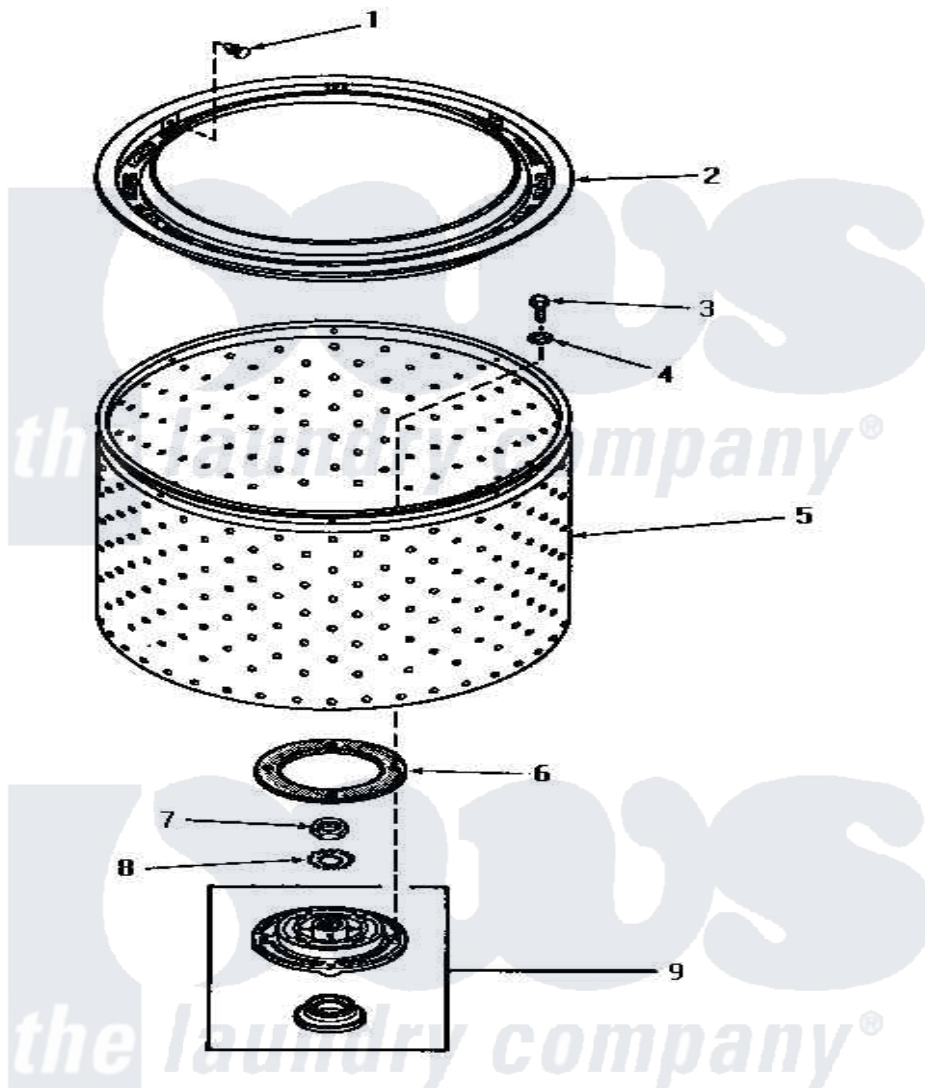

# Amana HA4590 10 - LINT FILTER, WASHTUB & HUB

THROUGH  
F349 0044

## LINT FILTER, WASHTUB AND HUB

Amana [Residential Amana HA4590 Washer Parts](#) Parts Diagram 10 - LINT FILTER, WASHTUB & HUB  
 Click on the part number to view part

Item	Original Part Number	Replaced By	Status	Part Description
1	<a href="#">29474</a>			Fastener, Lint Filter
2	27123	<a href="#">33521</a>		Filter Lint/Clothes Guard
3	27202	<a href="#">W10116787</a>		Screw
4	<a href="#">28094</a>			Gasket
5	<a href="#">27074</a>			Motor
"	27073		Not Available	WASHTUB, PORCELAIN
6	27125	<a href="#">39122</a>		Gasket, Washtub
7	Y29220	<a href="#">40016301</a>		Nut, Lock
8	<a href="#">27163</a>			Lockwasher
9	28780	<a href="#">356P3</a>		Kit, Seal-Washer