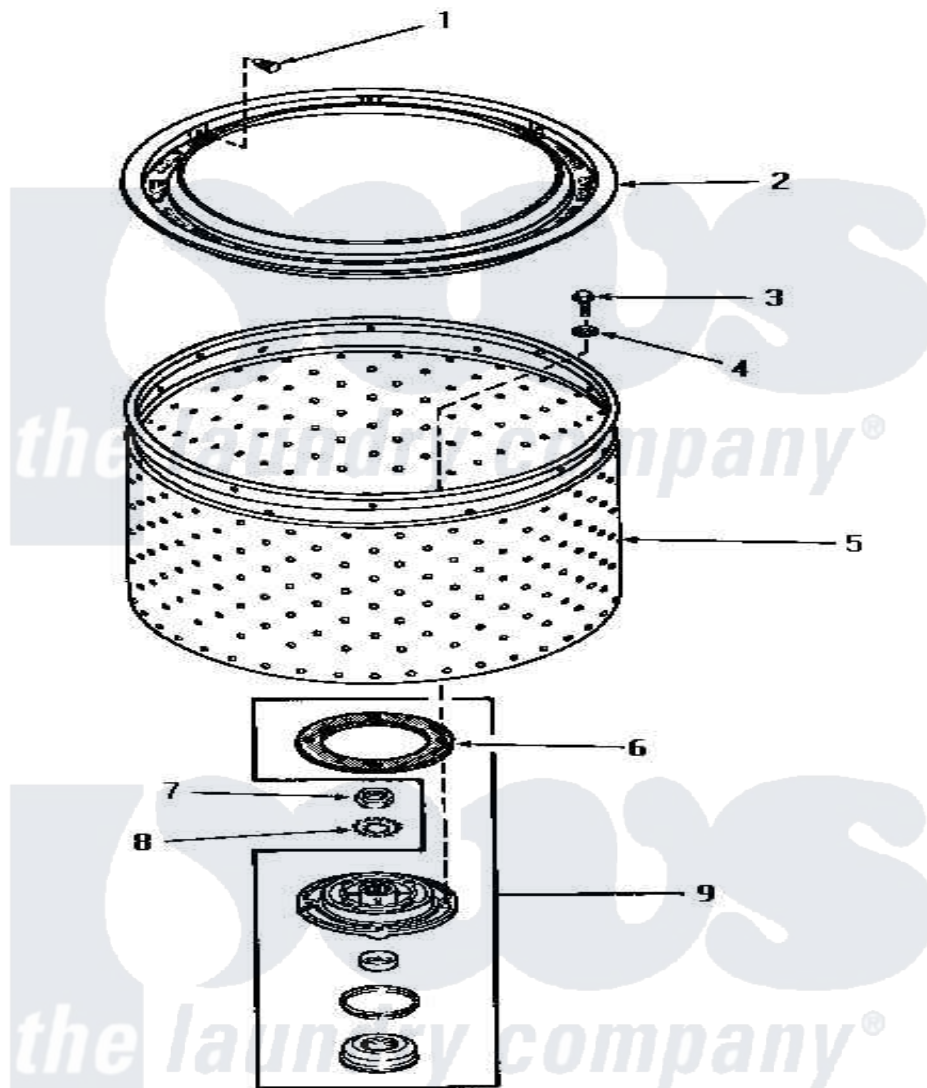

Amana HA4590 11 - LINT FILTER, WASHTUB & HUB

STARTING
F349 0045

LINT FILTER, WASHTUB AND HUB

Amana Residential Amana HA4590 Washer Parts Parts Diagram 11 - LINT FILTER, WASHTUB & HUB
Click on the part number to view part

Item	Original Part Number	Replaced By	Status	Part Description
1	29474			Fastener, Lint Filter
2	27123	33521		Filter Lint/Clothes Guard
3	27202	W10116787		Screw
4	28094			Gasket
5	28138		Not Available	WASHTUB, STAINLESS STEEL
"	29074	39252P		Wash Tub
6	27125	39122		Gasket, Washtub
7	Y29220	40016301		Nut, Lock
8	27163			Lockwasher
9	356P3			Kit, Seal-Washer