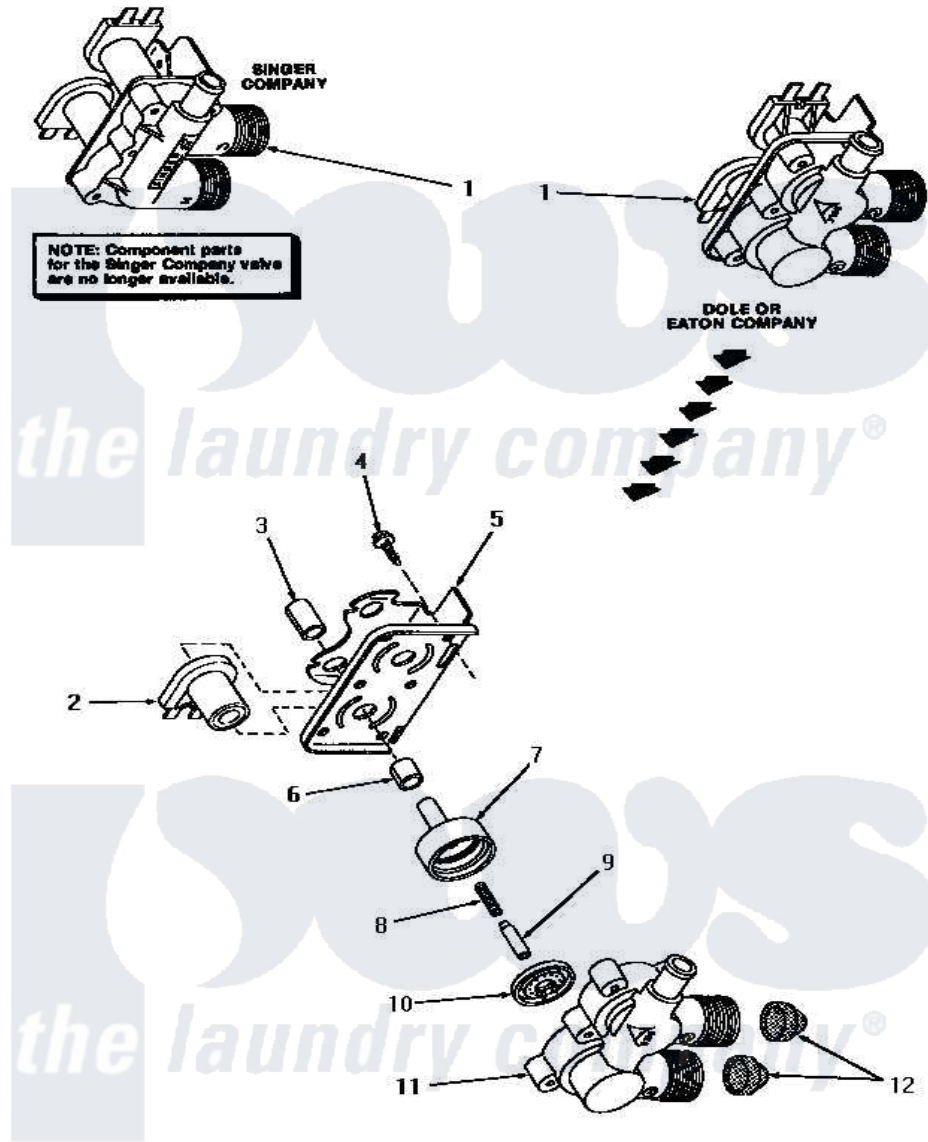

# Amana HA4590 12 - MIXING VALVE ASSY

## MIXING VALVE ASSEMBLY

Amana [Residential Amana HA4590 Washer Parts](#) Parts Diagram 12 - MIXING VALVE ASSY  
 Click on the part number to view part

Item	Original Part Number	Replaced By	Status	Part Description
1	27156	<a href="#">33930</a>		Valve, Mixing
2	24126	<a href="#">33930</a>		Valve, Mixing
3	24128		Not Available	SLEEVE, LONG
4	25817C		Not Available	SCREW
5	Y24158		Not Available	MOUNTING BRACKET
6	24129		Not Available	SLEEVE, SHORT
7	<a href="#">24130</a>			Guide, Armature
8	24131		Not Available	SPRING
9	24132		Not Available	ARMATURE
10	24134		Not Available	DIAPHRAGM
11	Y24159	<a href="#">33930</a>		Valve, Mixing
12	24122	<a href="#">22002960</a>		Strainer, Washer Inlet