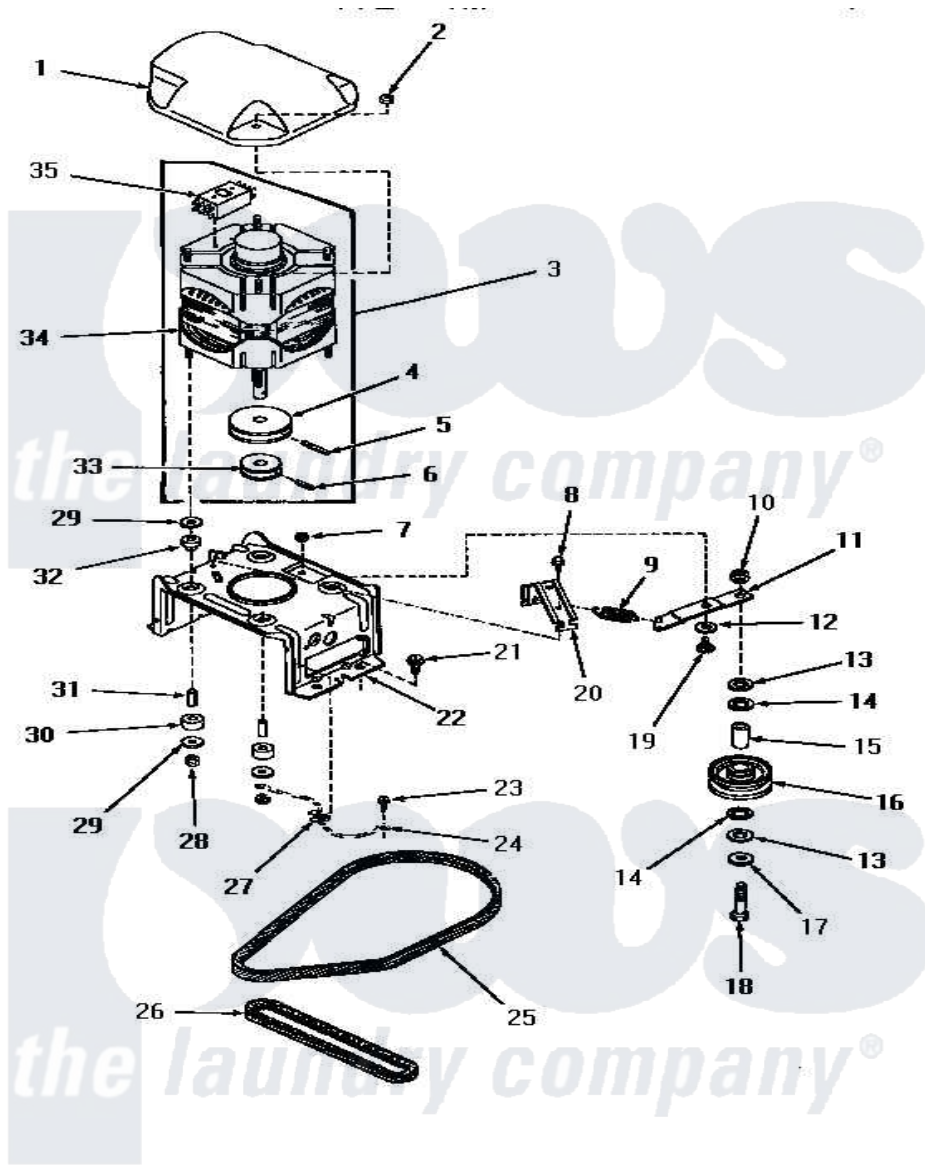

# Amana HA4590 13 - MOTOR, MTG BRACKET, BELTS & IDLER ASSY

**MOTOR, MOUNTING BRACKET, BELTS AND IDLER ASSEMBLY**  
(through Serial No. C3486773)

Amana [Residential Amana HA4590 Washer Parts](#) Parts Diagram 13 - MOTOR, MTG BRACKET, BELTS & IDLER ASSY  
Click on the part number to view part

Item	Original Part Number	Replaced By	Status	Part Description
1	<a href="#">27136</a>			Shield, Motor
2	<a href="#">27201</a>			Locknut
4	27171		Not Available	PULLEY,MOTOR
5	<a href="#">23750</a>			Pin, Roll
6	<a href="#">10416</a>			Pin, Roll
7	52566	<a href="#">27001225</a>		Nut, Jam Mid Lock 1/4-20
8	56264	<a href="#">27001200</a>		Screw
9	27928		Not Available	SPRING
10	56156	<a href="#">358160</a>		Nut
11	<a href="#">27135</a>			Lever, Idler
12	81392	<a href="#">40054701</a>		Washer
13	28018		Not Available	WASHER
14	27210		Not Available	WASHER
15	27601		Not Available	BEARING
16	27212	<a href="#">R9900487</a>		Sheet
17	27211		Not Available	WASHER

18	<a href="#">27209</a>		Bolt
19	27229	<a href="#">40038901</a>	Screw, 1/4-20
20	<a href="#">27929</a>		Xarm Spring
21	<a href="#">27157</a>		Screw, 10-24 X 5/8 Spec
22	27112	Not Available	MOTOR MOUNTING BRACKET
23	26592	Not Available	HEX HEAD SCREW
24	Y00000000	Not Available	SEE NOTE GROUND WIRE, GREEN
25	27246	<a href="#">R9900487</a>	Sheet
26	<a href="#">27155</a>		Belt, Pump
27	Y00161	<a href="#">B5733302</a>	Clip, Ground
28	<a href="#">23604</a>		Nut, Hex 10-32 Lock
29	03888	Not Available	WASHER
30	01953	Not Available	WASHER,LOWER MOTOR MOU
31	27181	Not Available	SPACER,MOTOR
32	<a href="#">01952A</a>		Mounting, Rubber
33	Y27104	Not Available	PULLEY,MOTOR
35	24140	Not Available	SWITCH,MOTOR
"	24142	Not Available	SWITCH,MOTOR
"	<a href="#">Y24149</a>		Switch, Motor
"	24139	Not Available	SWITCH,MOTOR
NI	258P3	Not Available	KIT,CAPACITOR