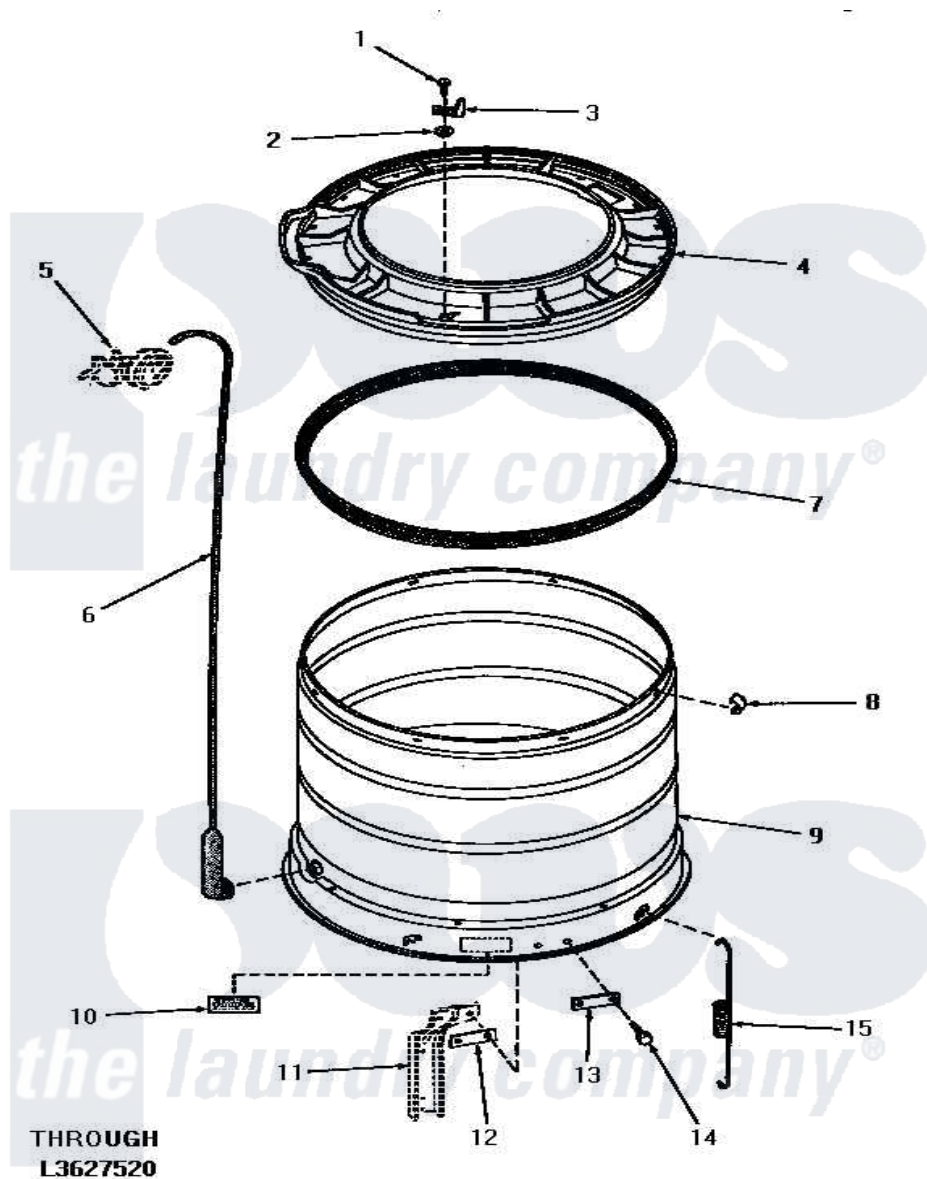

# Amana HA4590 15 - OUTER TUB, COVER & PRESSURE HOSE

THROUGH  
L3627520

## OUTER TUB, COVER AND PRESSURE HOSE

Amana [Residential Amana HA4590 Washer Parts](#) Parts Diagram 15 - OUTER TUB, COVER & PRESSURE HOSE

[Click on the part number to view part](#)

Item	Original Part Number	Replaced By	Status	Part Description
1	25723	<a href="#">27001200</a>		Screw
2	<a href="#">03815</a>			Lockwasher, No.10 Ext Shk
3	<a href="#">27247</a>			Trigger, Out-Of-Bal Swi
4	27137	<a href="#">31153</a>		Cover Outer Tub
5	Y00000000		Not Available	SEE NOTE PRESSURE SWITCH
6	29077		Not Available	ASSY,PRESSURE FILL HOSxREPLACE
7	<a href="#">27184</a>			Gasket, Tub Cover
8	Y27017		Not Available	CLIP,SPRING
9	27071		Not Available	OUTER TUB
10	Y27195		Not Available	STICKER
11	Y00000000		Not Available	SEE NOTE SUPPORT LEG
12	<a href="#">27927</a>			Plate, Leg .032
13	<a href="#">27926</a>			Plate, Leg .063
14	27205	<a href="#">40128701</a>		Screw, 5/16-18 X .50
15	<a href="#">27239</a>			Spring, Leg