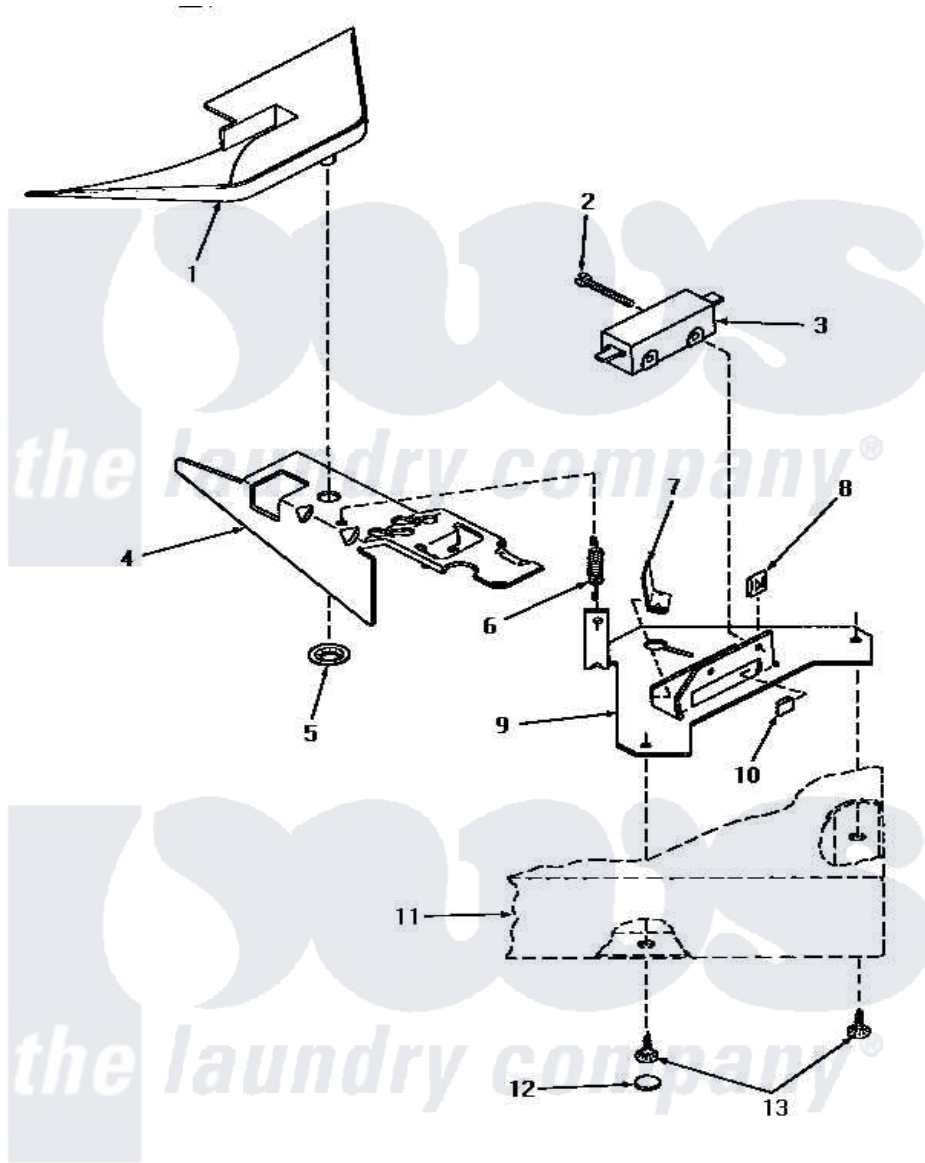

Amana HA4590 21 - SWITCH & BRACKET ASSY

SWITCH AND BRACKET ASSEMBLY

Amana [Residential Amana HA4590 Washer Parts](#) Parts Diagram 21 - SWITCH & BRACKET ASSY
 Click on the part number to view part

Item	Original Part Number	Replaced By	Status	Part Description
1	29042		Not Available	SHIELD,LID SWITCH
2	Q6516		Not Available	SCREW,6-32 X 1 ROUND H
3	27249		Not Available	SWITCH
4	27602			Lever, Out-Of-Bal Switch
5	29043			Nut, Push
6	27603			Spring, Switch Lever
7	Y27837			Clip, Speed-"U" Type
8	27248		Not Available	NUT,SPEED U-TYPE
9	27250		Not Available	BRACKET,OUT-OF-BAL SWI
10	27610			Clip, U
11	Y00000000		Not Available	SEE NOTE CABINET TOP
12	28291		Not Available	WASHER
13	28193			Screw, 8-1/2 Tapping W/