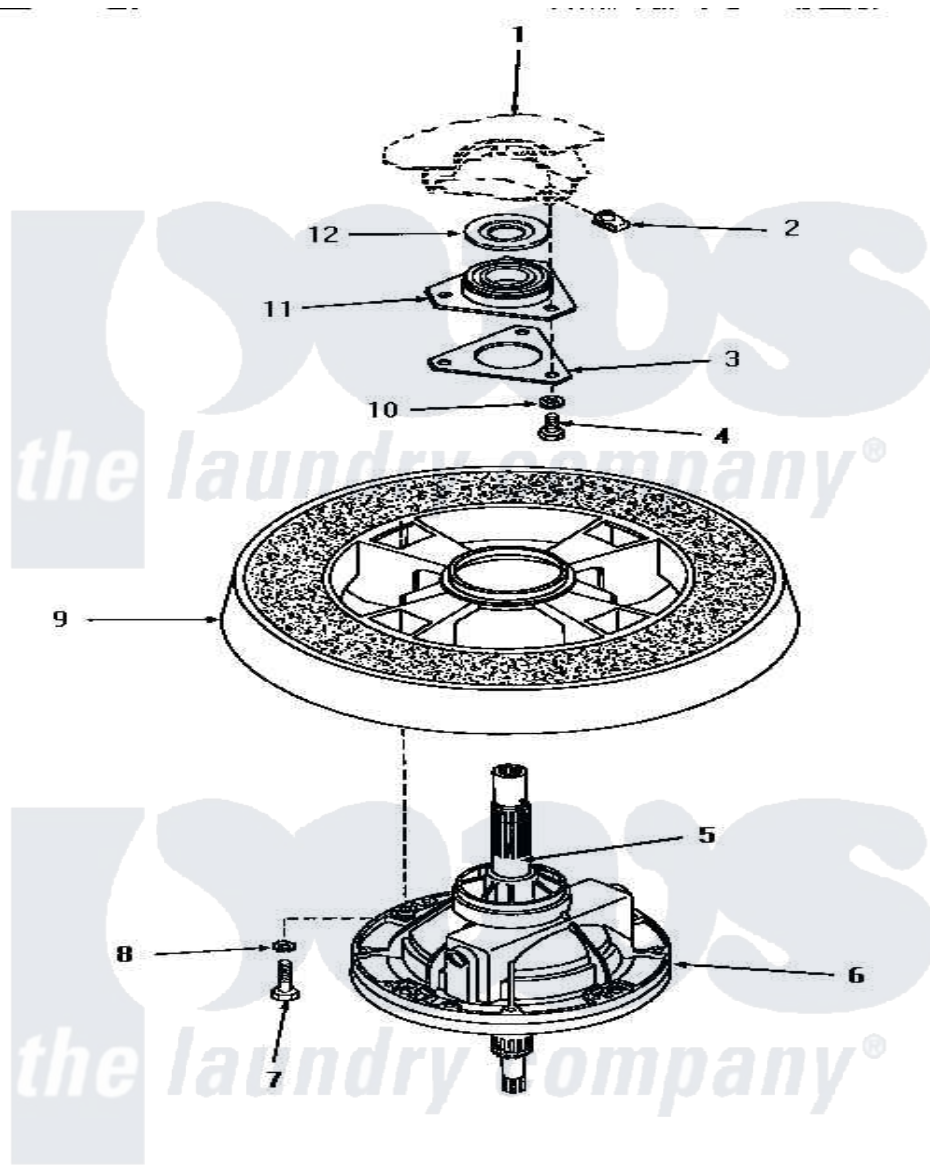

Amana HA4590 22 - TRANSMISSION ASSY & BALANCE RING

TRANSMISSION ASSEMBLY AND BALANCE RING

Amana [Residential Amana HA4590 Washer Parts](#) Parts Diagram 22 - TRANSMISSION ASSY & BALANCE RING
 Click on the part number to view part

Item	Original Part Number	Replaced By	Status	Part Description
1	Y00000000		Not Available	SEE NOTE OUTER TUB
2	27222			Nut, Retainer 5/16-18
3	27166		Not Available	WASHER,BEARING HOUSING
4	01355		Not Available	SCREW
5	27604P			Never-Seeze 1 Oz Tube
6	30946		Not Available	TRANSMISSION ASSEMBLY
7	27200		Not Available	CAP SCREW
8	02431			Lockwasher, 1/4 Ext Shk
9	Y29117		Not Available	ASSY,BALANCE RING-COMPL
10	04366			Lockwasher, 5/16intshkp
11	27182	40004201P		Main Bearing Assembly
12	27187			Flinger