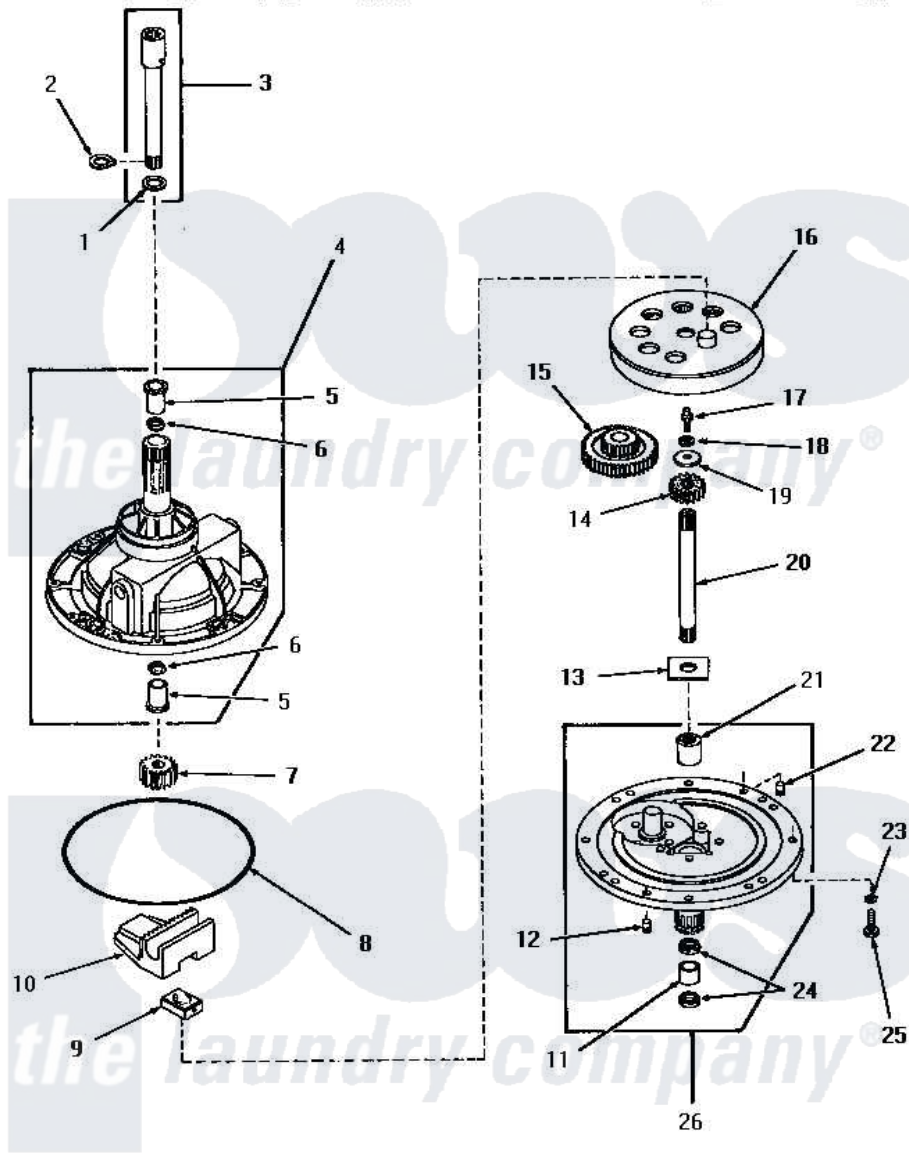

Amana HA5000 01 - 28430 TRANSMISSION ASSY COMPONENTS

COMPONENTS FOR 28430 TRANSMISSION ASSEMBLY

Amana [Residential Amana HA5000 Washer Parts](#) Parts Diagram 01 - 28430 TRANSMISSION ASSY COMPONENTS
 Click on the part number to view part

Item	Original Part Number	Replaced By	Status	Part Description
1	Y00000000		Not Available	SEE NOTE SHIM WASHER -- (SEE NOTE)
2	27197			Ring, Retaining
3	368P3			Kit, Coupling And Shaft
4	27191		Not Available	TRANSMISSION CASE ASSEMBLY
"	28435		Not Available	TRANSMISSION CASE ASSEMBLY
5	27021		Not Available	BEARING
6	Y28114	40042701		Seal- Oil
7	27003			Pinion, Agitator
8	27028			Gasket, Transmission Re
"	28434P		Not Available	LOCTITE
9	26493			Slide
10	Y27001	Y31526		Rack
11	27022			Bearing
12	27172			Pin, Dowel

13	27016		Washer
14	29156		Pinion, Input
15	27002		Gear, Reduction
16	26577		Assembly, Gear And Stud
17	27030	Not Available	SCREW, 1/4-20 SPECIAL
18	21456		Lockwasher, 1/4 Intshkp
19	26509	40041501	Washer
20	27081	27081P	Shaft Input Package
21	27026	Not Available	COVER TRANSMISSION
22	27172		Pin, Dowel
23	02431		Lockwasher, 1/4 Ext Shk
24	Y28114	40042701	Seal- Oil
25	20253		Screw, Cap-1/4-20 X 1"
26	27192	Not Available	TRANSMISSION COVER ASSEMBLY
NI	27243	27243P	Oil, CW Transmission F-