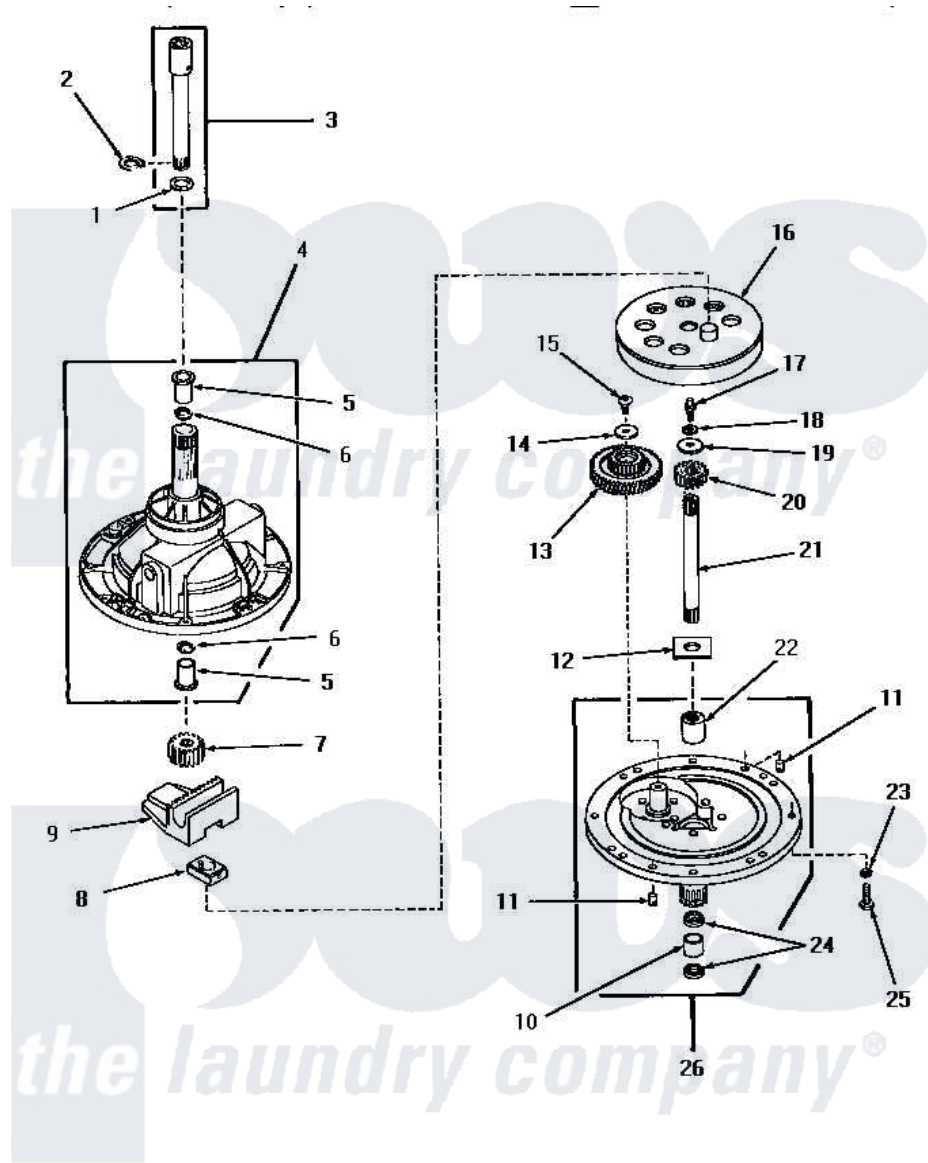

Amana HA5000 02 - 30123 & 30946 TRANSMISSION ASSEMBLIES

COMPONENTS FOR 30123 and 30946 TRANSMISSION ASSEMBLIES

Amana [Residential Amana HA5000 Washer Parts](#) Parts Diagram 02 - 30123 & 30946 TRANSMISSION ASSEMBLIES

[Click on the part number to view part](#)

Item	Original Part Number	Replaced By	Status	Part Description
1	Y00000000		Not Available	SEE NOTE SHIM WASHER -- (SEE NOTE)
2	27197			Ring, Retaining
3	368P3			Kit, Coupling And Shaft
4	28435		Not Available	TRANSMISSION CASE ASSEMBLY
5	27021		Not Available	BEARING
6	Y28114	40042701		Seal- Oil
7	27003			Pinion, Agitator
8	26493			Slide
9	Y27001	Y31526		Rack
10	27022			Bearing
11	27172			Pin, Dowel
12	27016			Washer
13	29161			Gear, Reduction
14	29260		Not Available	WASHER
15	29273			Screw, 1/4-20 X 3/8

16	26577		Assembly, Gear And Stud
17	27030	Not Available	SCREW, 1/4-20 SPECIAL
18	21456		Lockwasher, 1/4 Intshkp
19	26509	40041501	Washer
20	Y29160		Pinion, Drive
21	27081	27081P	Shaft Input Package
22	30893	WR2X4924	Shim
23	02431		Lockwasher, 1/4 Ext Shk
24	Y28114	40042701	Seal- Oil
25	20253		Screw, Cap-1/4-20 X 1"
26	30945	Not Available	ASSY, TRANSMISSION COVExREPLACE
NI	27243	27243P	Oil, CW Transmission F-
"	28434P	Not Available	LOCTITE