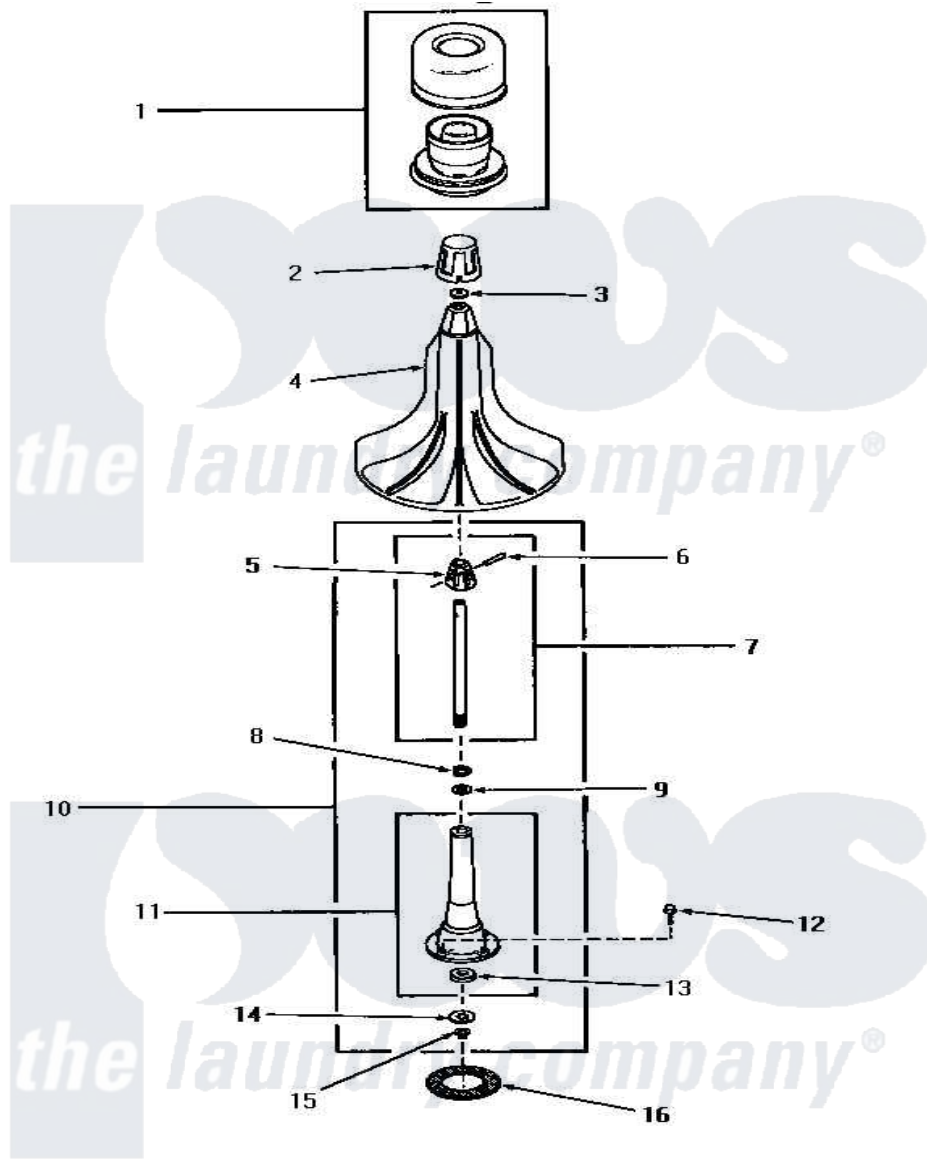

Amana HA5000 03 - AGITATOR & POST

AGITATOR AND POST

Amana [Residential Amana HA5000 Washer Parts](#) Parts Diagram 03 - AGITATOR & POST
 Click on the part number to view part

Item	Original Part Number	Replaced By	Status	Part Description
1	27707		Not Available	ASSY,DISPENSER-FABRIC
2	27138		Not Available	ASSY,AGITATOR CAP
3	27189			Washer, Agitator Cap
4	27120		Not Available	ASSY,AGITATOR
5	27174		Not Available	DRIVE BLOCK
6	20243			Pin, Taper
7	28091			Assembly, Agitator Shaft and dr
8	20057	222T017P01		Washer FIB 21/32 ID X 1156 OD X 1/8
9	04704			Washer, .630idx1.125odx
10	28934		Not Available	AGITATOR POST ASSEMBLY
11	28933		Not Available	AGITATOR POST
12	27202	W10116787		Screw
13	10429		Not Available	WASHER,THRUST
14	27164			Washer, Spline
15	27197			Ring, Retaining