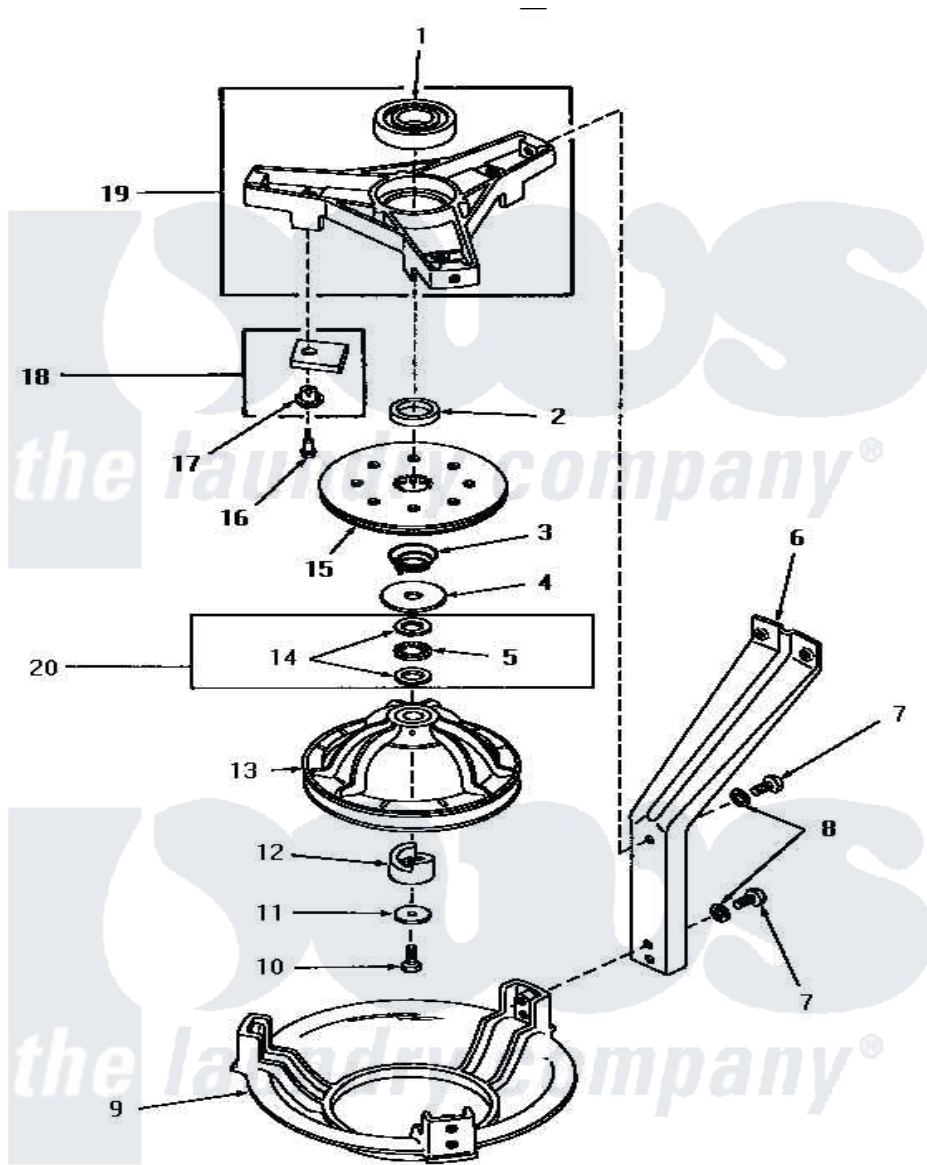

Amana HA5000 04 - BRG HSG/BRAKE/PULLEY & PIVOT DOME

BEARING HOUSING, BRAKE, PULLEY AND PIVOT DOME

Amana [Residential Amana HA5000 Washer Parts](#) Parts Diagram 04 - BRG HSG/BRAKE/PULLEY & PIVOT DOME

[Click on the part number to view part](#)

Item	Original Part Number	Replaced By	Status	Part Description
1	28944	40004001		Bearing, Main
2	27176			Spacer
3	27014	33435		Spring, Conical
4	27015	40063201		Washer, Flat
5	27025		Not Available	BEARING,NEEDLE THRUST
6	27090			Leg, Support
7	30016	40128701		Screw, 5/16-18 X .50
8	04366			Lockwasher, 5/16intshkp
9	27124		Not Available	DOME,PIVOT
10	27220	40063401		Screw, 1/4-20 x 5/8 Hex
11	26509	40041501		Washer
12	27018			Helix
13	30260	34232P		Kit-Pulley
"	27111	34232P		Kit-Pulley
14	27024		Not Available	NO LONGER AVAILABLE
15	26556	R9900474		Brake Assembly

16	26547		Screw, 10-24 Shoulder
17	29993		Sleeve, Anti-Rotation
18	348P3	R9900543	Pad-Brake
19	28913	35746	AssembLy, Bearing Housing-L
20	Y0000000	Not Available	SEE NOTE BEARING RACE AND NEEDLE BEARING -- (USED THROUGH SERIAL NO.4U029469)