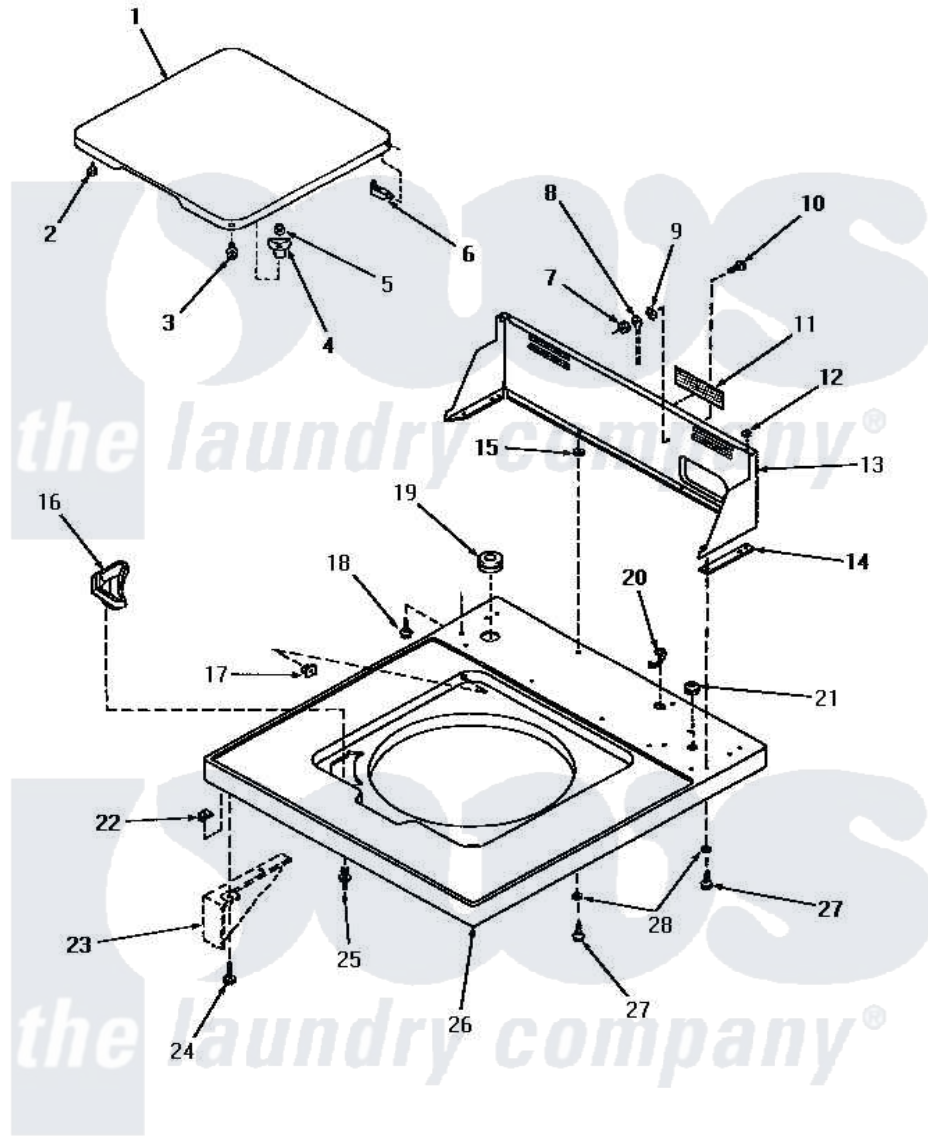

Amana HA5000 05 - CABINET TOP, LOADING DOOR & CONTROL HOOD

CABINET TOP, LOADING DOOR AND CONTROL HOOD

Amana [Residential Amana HA5000 Washer Parts](#) Parts Diagram 05 - CABINET TOP, LOADING DOOR & CONTROL HOOD

[Click on the part number to view part](#)

Item	Original Part Number	Replaced By	Status	Part Description
"	NOTE:		Not Available	2. SIPHON BREAK KIT MUST BE INSTALLED IN DRAIN HOSE IF THE DRAIN RECEPTACLE IS LOWER THAN THE CABINET TOP OF THE WASHER.
1	27665W		Not Available	LOADING DOOR, WHITE
"	27665A		Not Available	ASSY, LID
"	27665K		Not Available	LOADING DOOR, COFFEE
"	27665H		Not Available	LOADING DOOR, HARVEST GOLD
"	27665L		Not Available	LOADING DOOR, ALMOND
2	21685	40038001		Bumper
3	27203		Not Available	ASSY,SCREW & WASHER
4	27149			Catch, Lid Switch
5	21752			Nut, 8-32 Hex Brilock
6	27626		Not Available	HINGE,HIDDEN
7	03673		Not Available	NUT