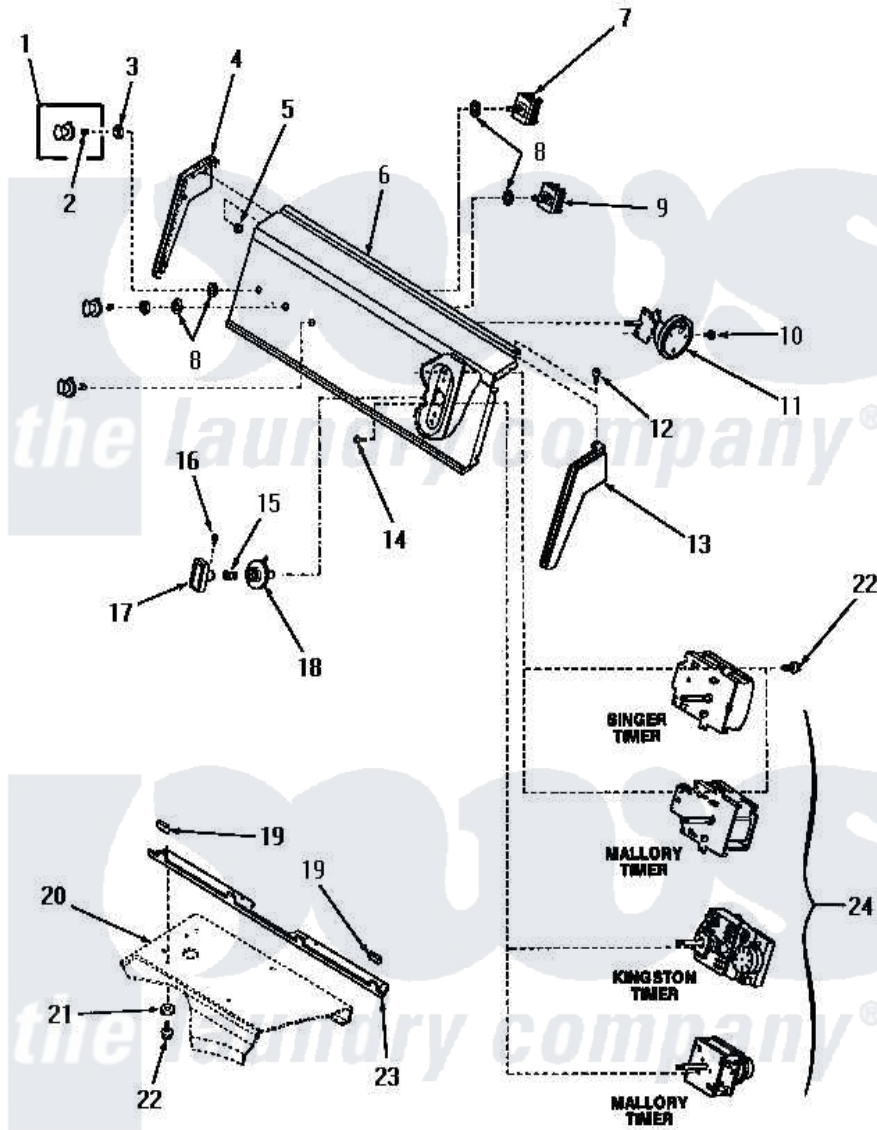

Amana HA5000 06 - CONTROL PANEL & CONTROLS

CONTROL PANEL AND CONTROLS

Amana [Residential Amana HA5000 Washer Parts](#) Parts Diagram 06 - CONTROL PANEL & CONTROLS
 Click on the part number to view part

Item	Original Part Number	Replaced By	Status	Part Description
"	NOTE:		Not Available	USE SHIM WASHER AS REQUIRED TO OBTAIN A MINIMUM OF .005 INCH TO A MAXIMUM OF .015 INCH CLEARANCE BETWEEN COUPLING AND FLANGED BEARING.
1	28124		Not Available	ASSY,KNOB-SWITCH
2	10519		Not Available	RETAINER
3	57584		Not Available	NUT
4	25124		Not Available	CONTROL HOOD END, LEFT
5	25126	5303284616		Clip
6	28145		Not Available	PANEL,CONTROL
"	28984			Assembly, Control Panel
7	21300		Not Available	SWITCH,TEMPERATURE
8	91176			Lockwasher, 3/8 Intshkp
10	23962	W10116760		Screw
11	27778			Switch, Pressure
12	25232		Not Available	SCREW,8AB-18X7/8 OVAL

13	25123	Not Available	CONTROL HOOD END, RIGHT
14	70212		Screw, 8-32 X 5/32 RD H
15	26319		Spring
16	26318		Screw, 8-32 X 1/4 Set S
17	28120	Not Available	TIMER KNOB
18	28287	Not Available	TIMER KNOB INDICATOR
19	24859	Not Available	SLEEVE,SUPPORT ANGLE
20	Y00000000	Not Available	SEE NOTE CABINET TOP
21	20493		Washer, 11/64 ID x 3/8 OD
22	23962	W10116760	Screw
23	23360	Not Available	ANGLE
24	28093		Timer
"	28917	Not Available	TIMER