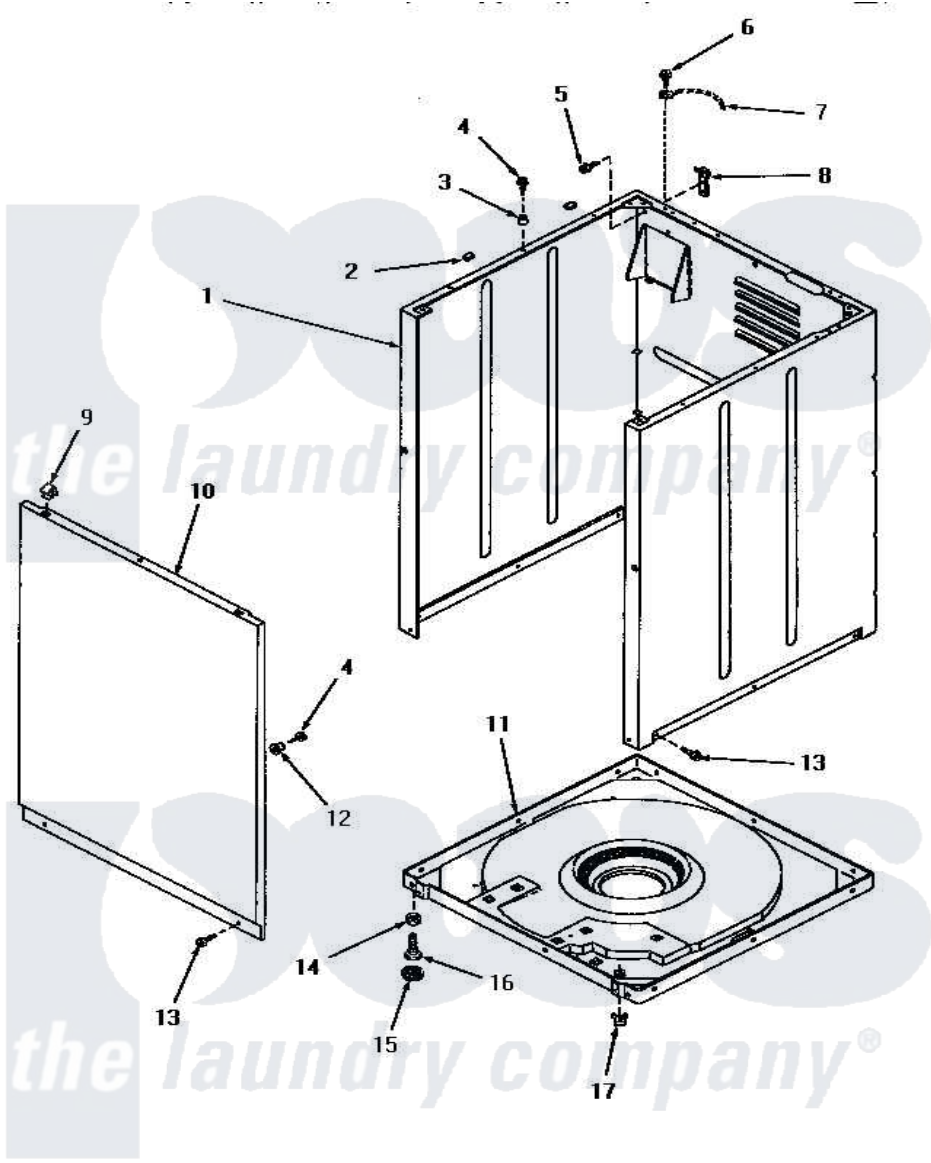

Amana HA5000 07 - FRONT PANEL, CABINET & BASE

FRONT PANEL, CABINET AND BASE

Amana Residential Amana HA5000 Washer Parts Parts Diagram 07 - FRONT PANEL, CABINET & BASE
 Click on the part number to view part

Item	Original Part Number	Replaced By	Status	Part Description
1	27092W		Not Available	CABINET, WHITE
"	27092L	38612LP		Kit Service Cabinet
"	29168W	38612WP		Kit-Servic
"	29168A		Not Available	CABINET, AVOCADO
"	27092A		Not Available	CABINET, AVOCADO
"	29168L		Not Available	CABINET, ALMOND
"	29168H		Not Available	CABINET, HARVEST GOLD
"	27092K		Not Available	CABINET, COFFEE
"	29168K		Not Available	CABINET, COFFEE
"	27092H		Not Available	CABINET, HARVEST GOLD
2	Y56128			Pad, Bumper
3	56079	505187		Locator, Panel
4	56086	Y014874		Screw, Idler Arm And Sleeve
5	51780	3390631		Screw, 10-16 X 3/8
6	56392		Not Available	SCREW,8-18 X 3/8 TAPPI
7	Y00000000		Not Available	SEE NOTE GROUND WIRE, GREEN

8	Y27103		Hinge, Hold-Down Lug
9	28835	22001650	Fastener, Spring
10	27072A		Not Available
"	27072K		Not Available
"	27072H		Not Available
"	27072L	32708LP	Panel, Front
"	27072W		Not Available
11	29757		Not Available
12	28102		Locator, Panel
13	27196	27001200	Screw
14	Y21899	40038101	Nut, Leg
15	21749	40016001	Foot, Rubber
16	20409	22003428	Leg, Adjustable
17	28837		Not Available
NI	26594P		Grease, Silicone - 2 Oz Tube