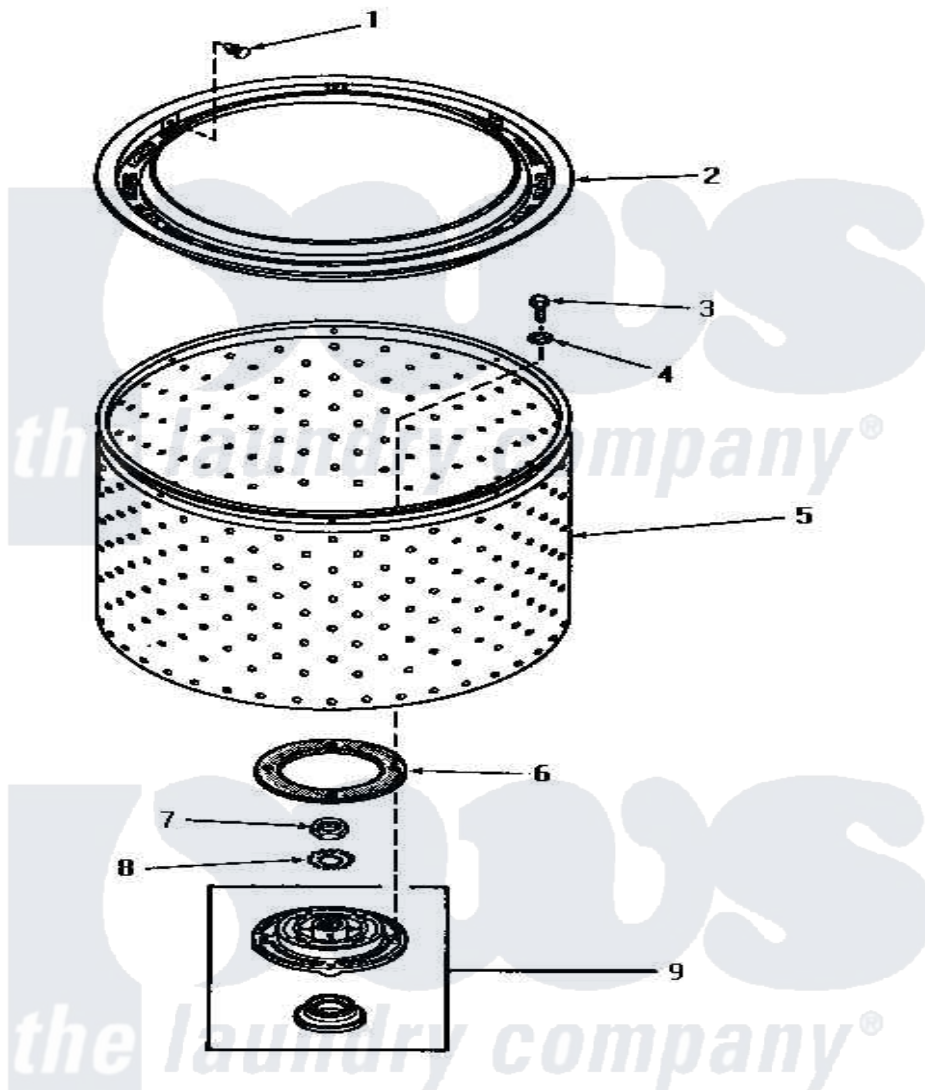

# Amana HA5000 10 - LINT FILTER, WASHTUB & HUB

THROUGH  
F349 0044

## LINT FILTER, WASHTUB AND HUB

[Amana Residential Amana HA5000 Washer Parts](#) Parts Diagram 10 - LINT FILTER, WASHTUB & HUB  
Click on the part number to view part

Item	Original Part Number	Replaced By	Status	Part Description
1	<a href="#">29474</a>			Fastener, Lint Filter
2	27123	<a href="#">33521</a>		Filter Lint/Clothes Guard
3	27202	<a href="#">W10116787</a>		Screw
4	<a href="#">28094</a>			Gasket
5	<a href="#">27074</a>			Motor
"	27073		Not Available	WASHTUB, PORCELAIN
6	27125	<a href="#">39122</a>		Gasket, Washtub
7	Y29220	<a href="#">40016301</a>		Nut, Lock
8	<a href="#">27163</a>			Lockwasher
9	28780	<a href="#">356P3</a>		Kit, Seal-Washer