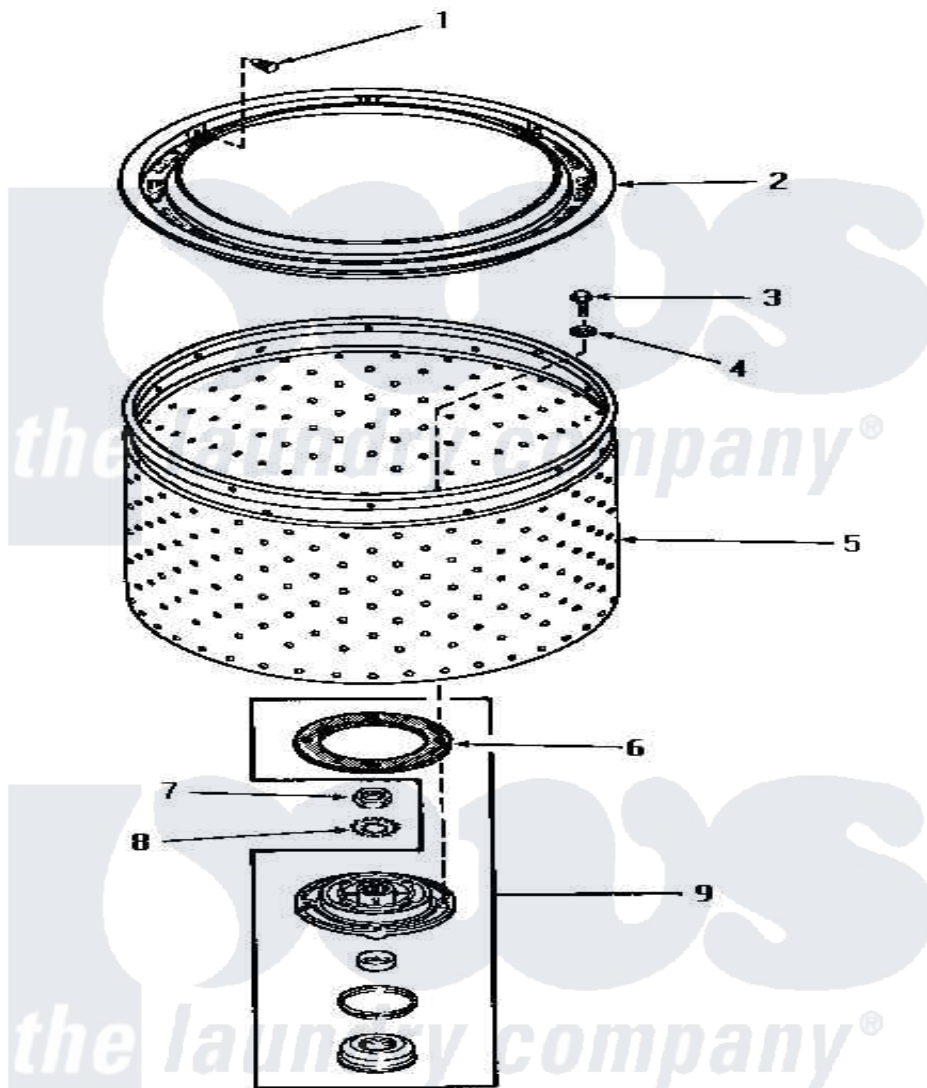

Amana HA5000 11 - LINT FILTER, WASHTUB & HUB

STARTING
F349 0045

LINT FILTER, WASHTUB AND HUB

[Amana Residential Amana HA5000 Washer Parts](#) Parts Diagram 11 - LINT FILTER, WASHTUB & HUB
Click on the part number to view part

Item	Original Part Number	Replaced By	Status	Part Description
1	29474			Fastener, Lint Filter
2	27123	33521		Filter Lint/Clothes Guard
3	27202	W10116787		Screw
4	28094			Gasket
5	28138		Not Available	WASHTUB, STAINLESS STEEL
"	29074	39252P		Wash Tub
6	27125	39122		Gasket, Washtub
7	Y29220	40016301		Nut, Lock
8	27163			Lockwasher
9	356P3			Kit, Seal-Washer