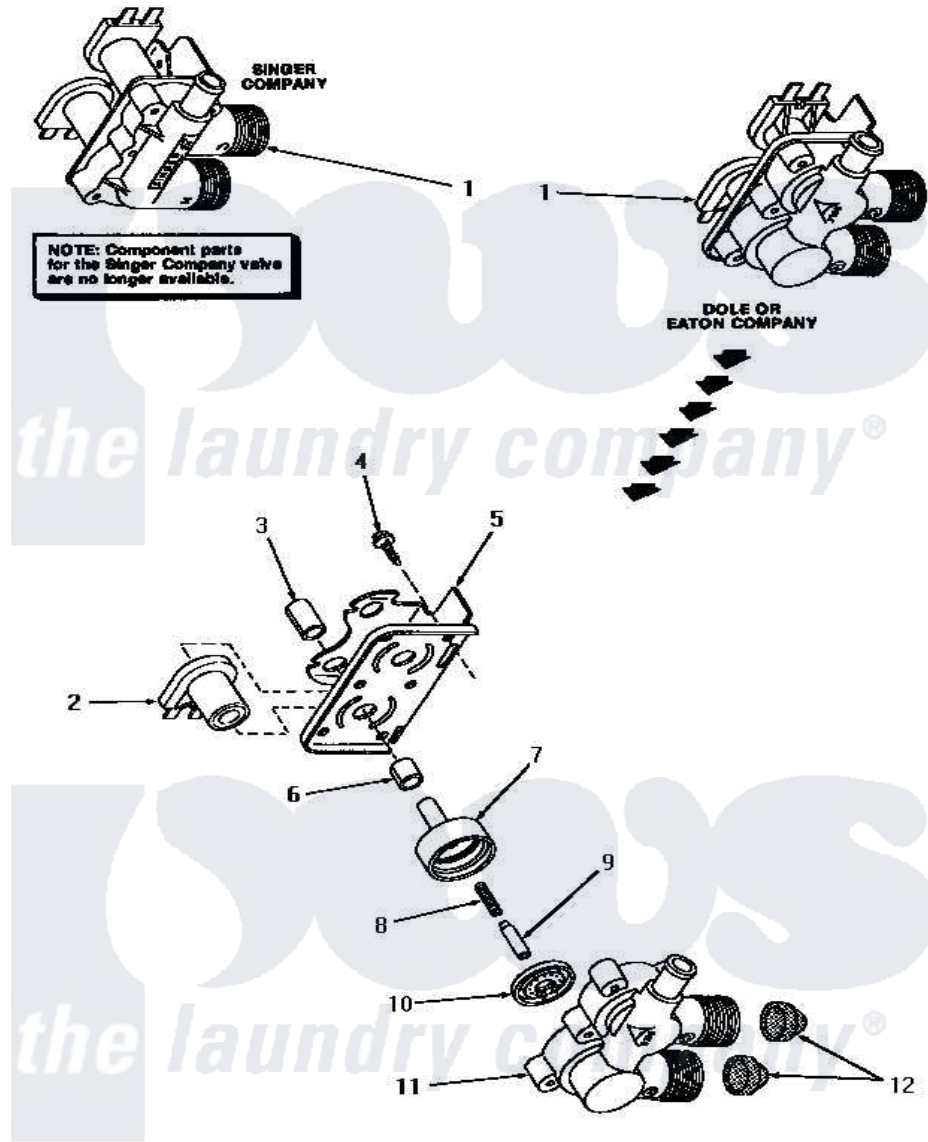

Amana HA5000 12 - MIXING VALVE ASSY

MIXING VALVE ASSEMBLY

Amana [Residential Amana HA5000 Washer Parts](#) Parts Diagram 12 - MIXING VALVE ASSY
 Click on the part number to view part

Item	Original Part Number	Replaced By	Status	Part Description
1	27156	33930		Valve, Mixing
2	24126	33930		Valve, Mixing
3	24128		Not Available	SLEEVE, LONG
4	25817C		Not Available	SCREW
5	Y24158		Not Available	MOUNTING BRACKET
6	24129		Not Available	SLEEVE, SHORT
7	24130			Guide, Armature
8	24131		Not Available	SPRING
9	24132		Not Available	ARMATURE
10	24134		Not Available	DIAPHRAGM
11	Y24159	33930		Valve, Mixing
12	24122	22002960		Strainer, Washer Inlet