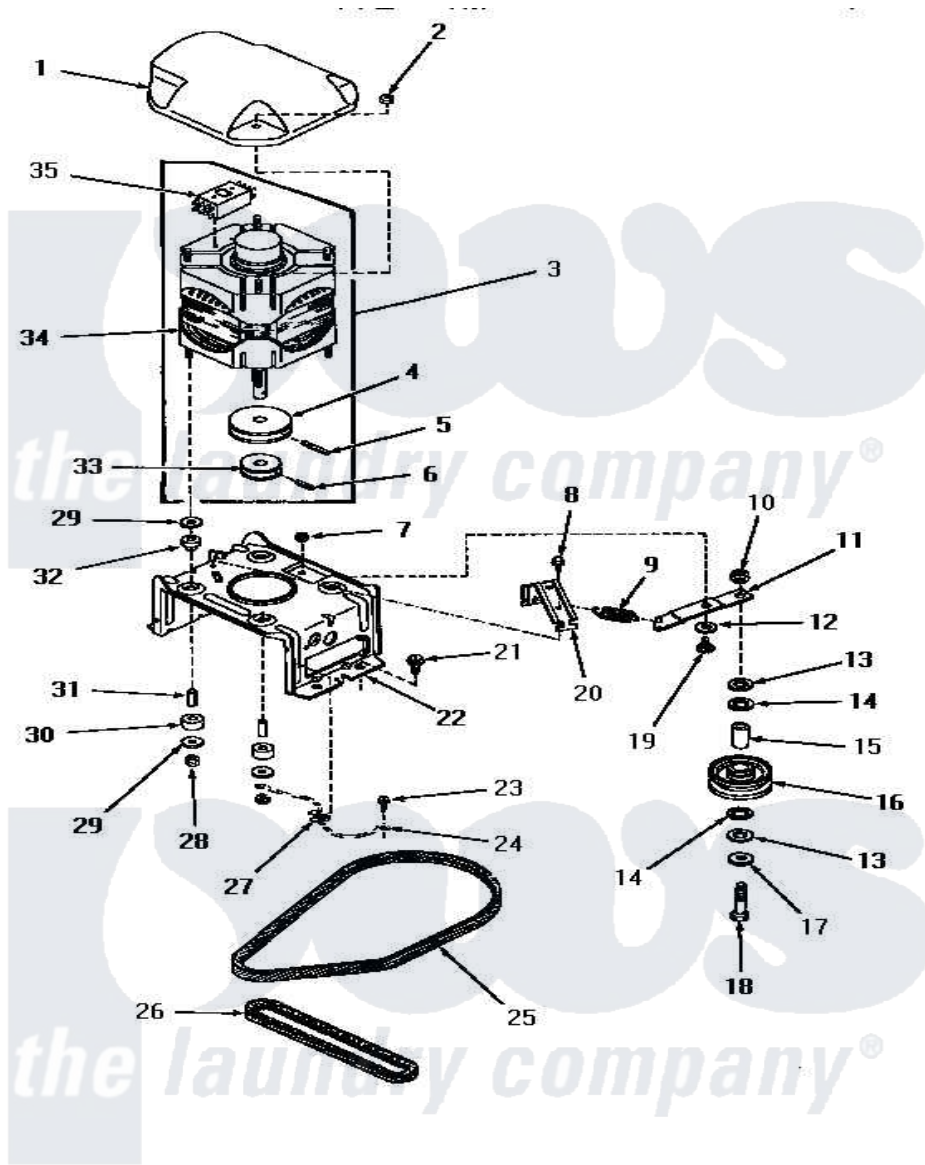

Amana HA5000 13 - MOTOR, MTG BRACKET, BELTS & IDLER ASSY

MOTOR, MOUNTING BRACKET, BELTS AND IDLER ASSEMBLY
(through Serial No. C3486773)

Amana [Residential Amana HA5000 Washer Parts](#) Parts Diagram 13 - MOTOR, MTG BRACKET, BELTS & IDLER ASSY
Click on the part number to view part

Item	Original Part Number	Replaced By	Status	Part Description
1	27136			Shield, Motor
2	27201			Locknut
3	27658	27179P		Motor-Drve
4	27171		Not Available	PULLEY,MOTOR
5	23750			Pin, Roll
6	10416			Pin, Roll
7	52566	27001225		Nut, Jam Mid Lock 1/4-20
8	56264	27001200		Screw
9	27928		Not Available	SPRING
10	56156	358160		Nut
11	27135			Lever, Idler
12	81392	40054701		Washer
13	28018		Not Available	WASHER
14	27210		Not Available	WASHER
15	27601		Not Available	BEARING
16	27212	R9900487		Sheet