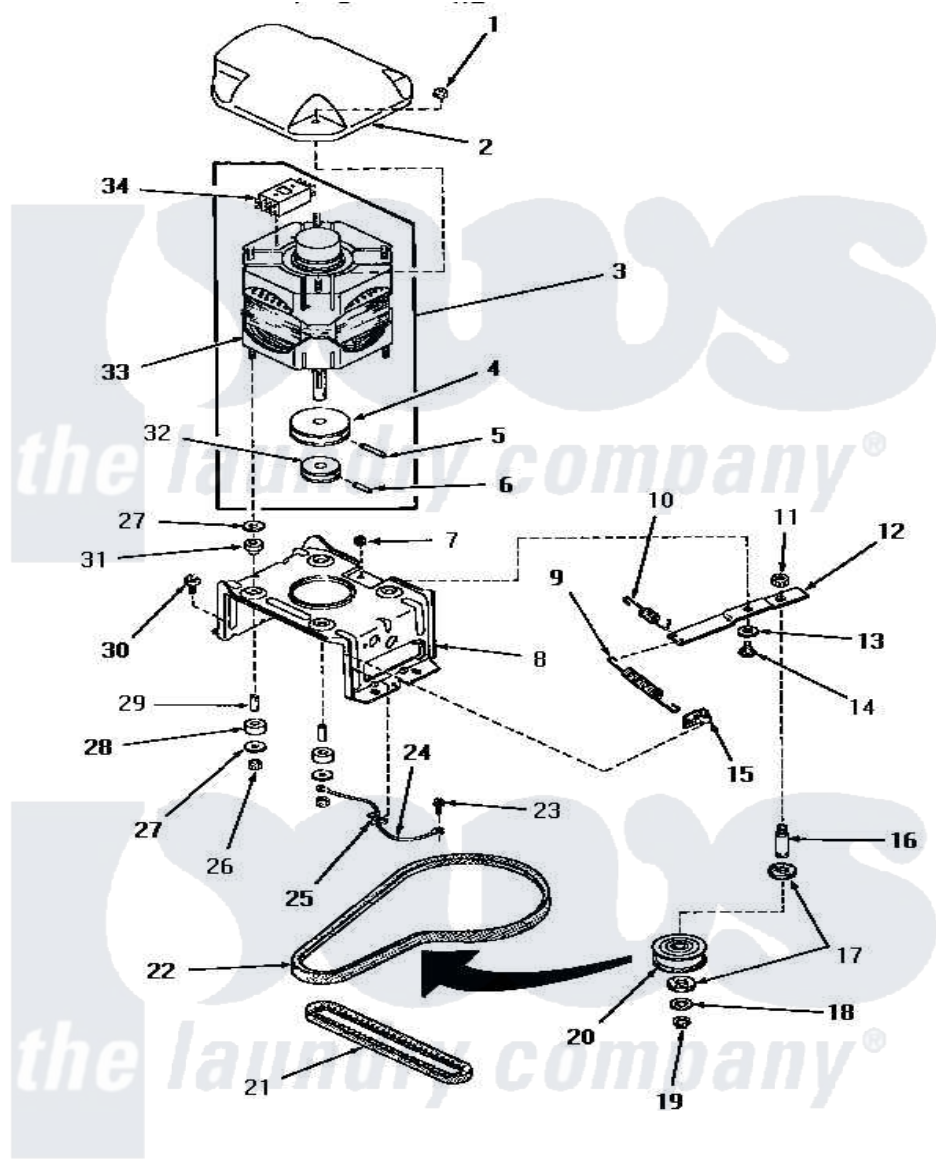

Amana HA5000 14 - MOTOR, MTG BRACKET, BELTS & IDLER ASSY

MOTOR, MOUNTING BRACKET, BELTS AND IDLER ASSEMBLY
(starting with Serial No. C3486774)

Amana [Residential Amana HA5000 Washer Parts](#) Parts Diagram 14 - MOTOR, MTG BRACKET, BELTS & IDLER ASSY
Click on the part number to view part

Item	Original Part Number	Replaced By	Status	Part Description
1	27201			Locknut
2	27136			Shield, Motor
3	27658	27179P		Motor-Drve
4	27171		Not Available	PULLEY,MOTOR
5	23750			Pin, Roll
6	10416			Pin, Roll
7	52566	27001225		Nut, Jam Mid Lock 1/4-20
8	28791			Bracket, Motor Mount
9	28807	37366		Spring, Idler
10	30620		Not Available	SPRING,IDLER LEVER HEL
11	28803	2221070		Clamp, Nylon
12	31054	40041002		Lever, Idler
13	81392	40054701		Washer
14	27229	40038901		Screw, 1/4-20
15	28849			Clip, Spring
16	28802			Shaft, Idler

17	Y29443		Washer, Felt
18	52549		Washer, 501 ID X3/4 Odx
19	23748		Ring, Retaining
20	28800	Not Available	WHEEL, IDLER
21	27155		Belt, Pump
22	28808		Belt, Agitate And Spin
23	26592	Not Available	HEX HEAD SCREW
24	Y00000000	Not Available	SEE NOTE GROUND WIRE, GREEN
25	Y00161	B5733302	Clip, Ground
26	23604		Nut, Hex 10-32 Lock
27	03888	Not Available	WASHER
28	01953	Not Available	WASHER, LOWER MOTOR MOU
29	27181	Not Available	SPACER, MOTOR
30	27157		Screw, 10-24 X 5/8 Spec
31	01952A		Mounting, Rubber
32	Y27104	Not Available	PULLEY, MOTOR
33	27659	Not Available	MOTOR
"	30897	27179P	Motor-Drve
34	24139	Not Available	SWITCH, MOTOR
"	24140	Not Available	SWITCH, MOTOR
"	30895A	30895AP	Switch Motor-W/Instr
"	30897A	30897AP	Switch- MO
"	24142	Not Available	SWITCH, MOTOR
"	Y24149		Switch, Motor
NI	20605	Not Available	LUBE, HI TEMPERATURE-56
"	258P3	Not Available	KIT, CAPACITOR