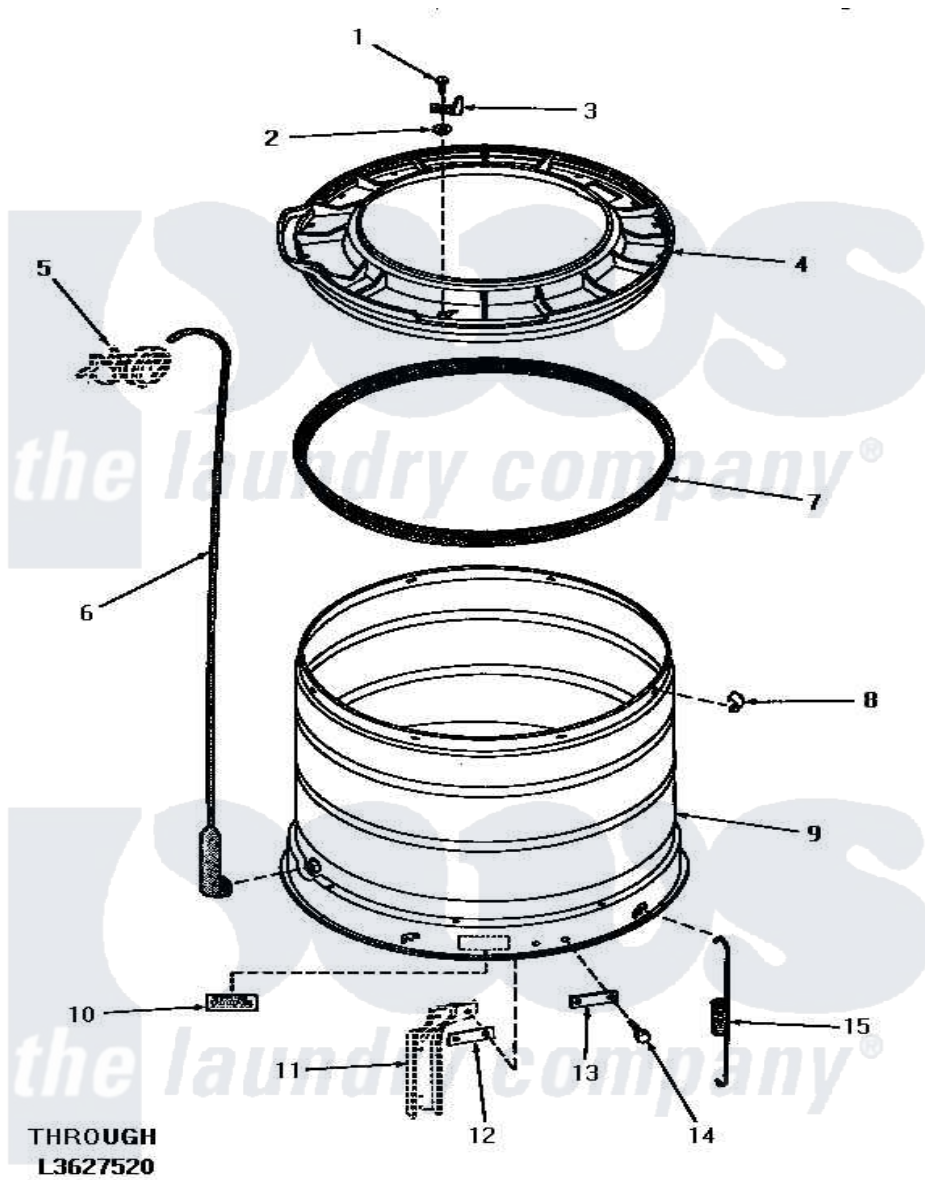

Amana HA5000 15 - OUTER TUB, COVER & PRESSURE HOSE

THROUGH
L3627520

OUTER TUB, COVER AND PRESSURE HOSE

Amana [Residential Amana HA5000 Washer Parts](#) Parts Diagram 15 - OUTER TUB, COVER & PRESSURE HOSE
Click on the part number to view part

Item	Original Part Number	Replaced By	Status	Part Description
1	25723	27001200		Screw
2	03815			Lockwasher, No.10 Ext Shk
3	27247			Trigger, Out-Of-Bal Swi
4	27137	31153		Cover Outer Tub
5	Y00000000		Not Available	SEE NOTE PRESSURE SWITCH
6	29077		Not Available	ASSY,PRESSURE FILL HOSxREPLACE
7	27184			Gasket, Tub Cover
8	Y27017		Not Available	CLIP,SPRING
9	27071		Not Available	OUTER TUB
10	Y27195		Not Available	STICKER
11	Y00000000		Not Available	SEE NOTE SUPPORT LEG
12	27927			Plate, Leg .032
13	27926			Plate, Leg .063
14	27205	40128701		Screw, 5/16-18 X .50
15	27239			Spring, Leg