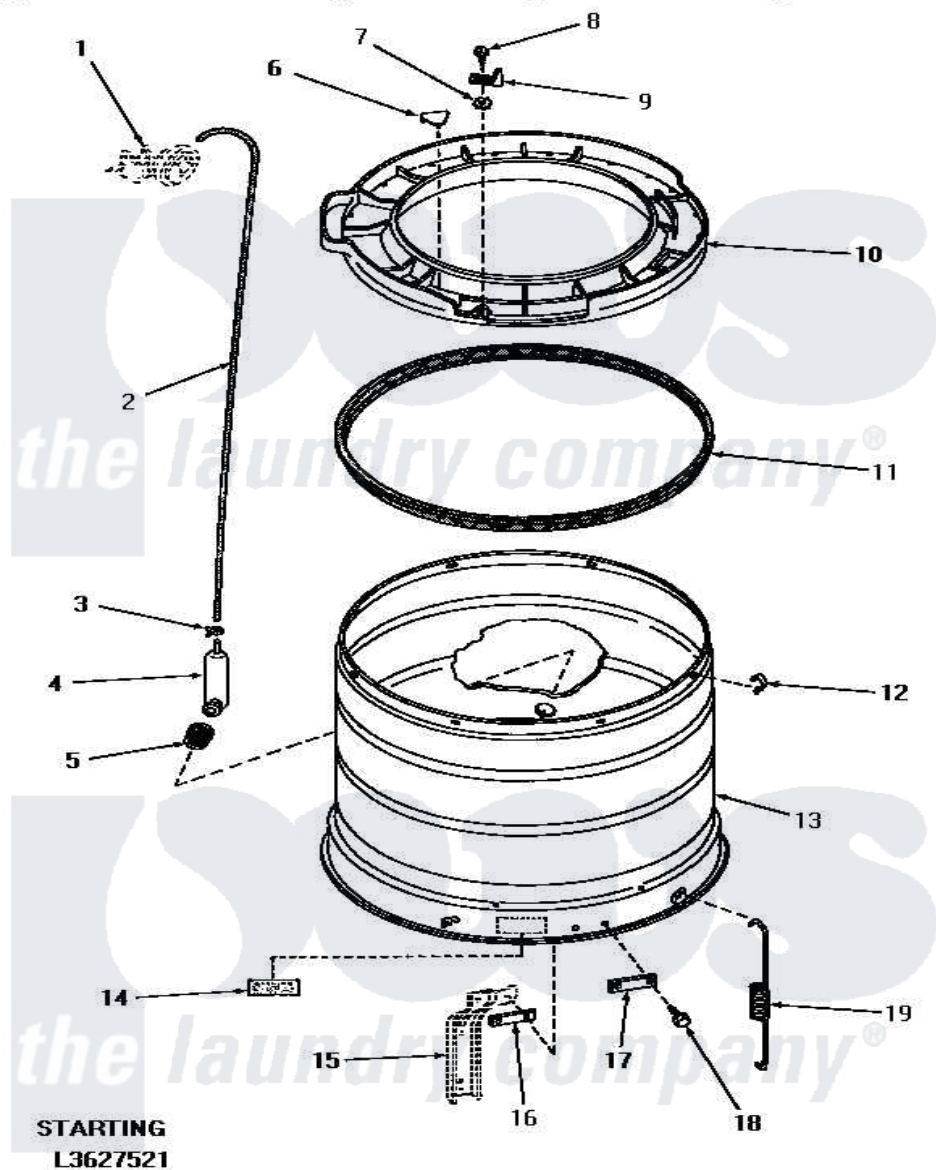

Amana HA5000 16 - OUTER TUB, COVER & PRESSURE HOSE

OUTER TUB, COVER AND PRESSURE HOSE

Amana [Residential Amana HA5000 Washer Parts](#) Parts Diagram 16 - OUTER TUB, COVER & PRESSURE HOSE

[Click on the part number to view part](#)

Item	Original Part Number	Replaced By	Status	Part Description
1	Y00000000		Not Available	SEE NOTE PRESSURE SWITCH
2	29213	39125		Tubing 31
3	Y22294	596669		Clamp, Manifold
4	29116		Not Available	PRESSURE ACCUMULATOR
5	29175	40037801		Grommet
6	29901		Not Available	PLUG,SNAP-IN-OUTER TUB
7	03815			Lockwasher, No.10 Ext Shk
8	25723	27001200		Screw
9	27247			Trigger, Out-Of-Bal Swi
10	29555	31153		Cover Outer Tub
11	27184			Gasket, Tub Cover
12	Y27017		Not Available	CLIP,SPRING
13	29232		Not Available	OUTER TUB
14	Y27195		Not Available	STICKER
15	Y00000000		Not Available	SEE NOTE SUPPORT LEG
16	27927			Plate, Leg .032