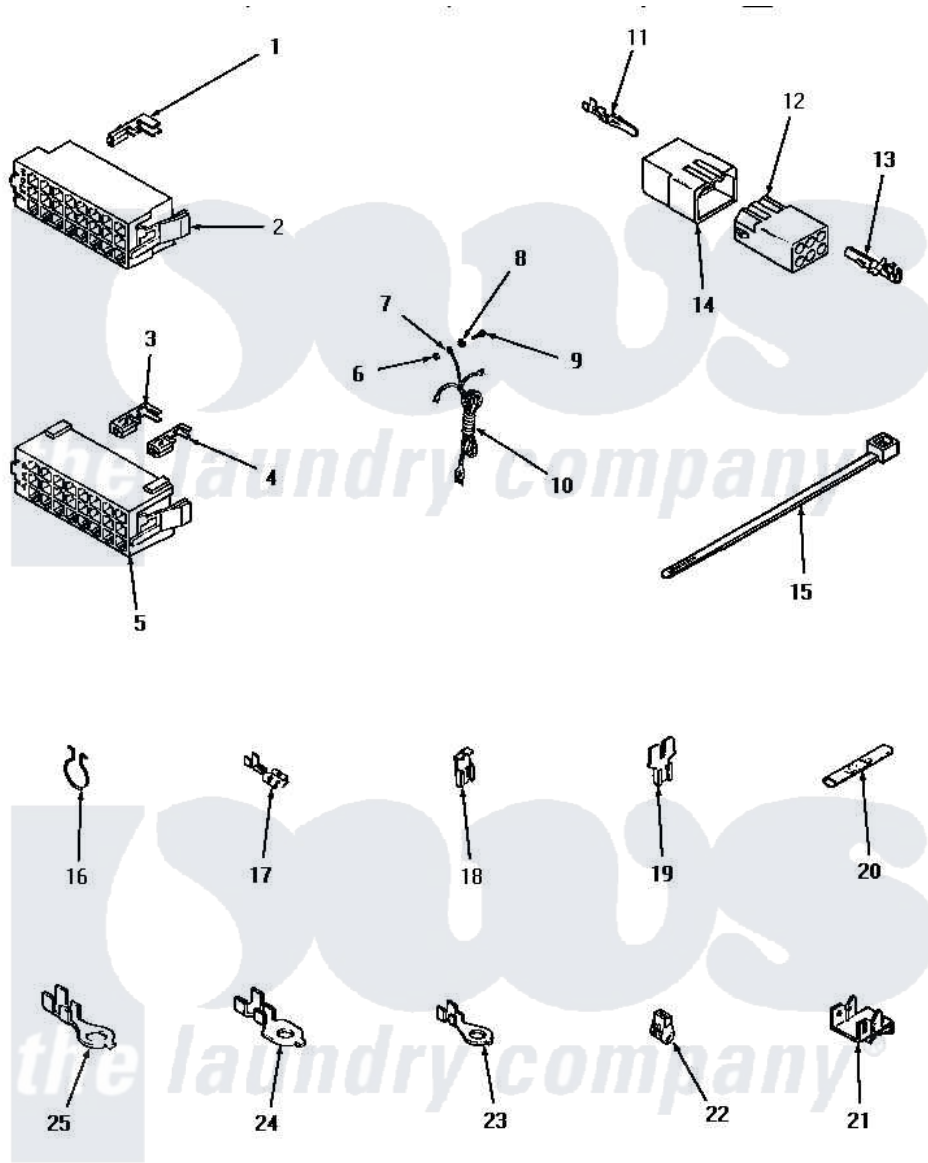

# Amana HA5000 17 - POWER CORD & WIRE TERMINALS

## POWER CORD AND WIRE TERMINALS

Amana [Residential Amana HA5000 Washer Parts](#) Parts Diagram 17 - POWER CORD & WIRE TERMINALS  
 Click on the part number to view part

Item	Original Part Number	Replaced By	Status	Part Description
1	24176		Not Available	MOLEX TERMINAL
2	24175	<a href="#">12500058</a>		Knob Ski
3	00183		Not Available	TERMINAL,FEMALE 2-WIRE
4	00180		Not Available	TERMINAL,FEMALE
5	28856		Not Available	HOUSING,24 POSITION
6	03673		Not Available	NUT
7	Y00000000		Not Available	SEE NOTE GROUND WIRE, GREEN
8	<a href="#">03815</a>			Lockwasher, No.10 Ext Shk
9	<a href="#">20267</a>			Screw, 10-24 X 3/8 Round
10	22660		Not Available	POWER CORD AND PLUG
11	<a href="#">Y00116</a>			Terminal, Pin-Male
12	<a href="#">26708</a>			Receptacle, 6 Circuit
13	Y00117	<a href="#">5011-XX</a>		093 Female Socket
14	<a href="#">23041</a>			Plug, 6 Circuit
15	55881	<a href="#">M0321209</a>		Tie-Electrical
16	<a href="#">51291</a>			Clip, Wire

17	Y00119		Not Available	SPADE TERMINAL(18 GAUGE) (1/4 INCH-(1) 18 GAUGE WIRE)
18	<a href="#">Y00120</a>			Terminal, Flag-1/4 Fema
19	29673		Not Available	DOUBLE CONNECTOR
20	21091		Not Available	CONNECTOR TWO 1/4 INCH MALE
21	Y00161	<a href="#">B5733302</a>		Clip, Ground
22	70210		Not Available	INSULATOR,BLUE
23	<a href="#">00110</a>			No.10 18 Gauge Wire
24	<a href="#">Y00111</a>			Ring Terminal No.10 No.10 18 Gauge Wires Or
25	Y00113		Not Available	TERMINAL,RING-1/4 STUD