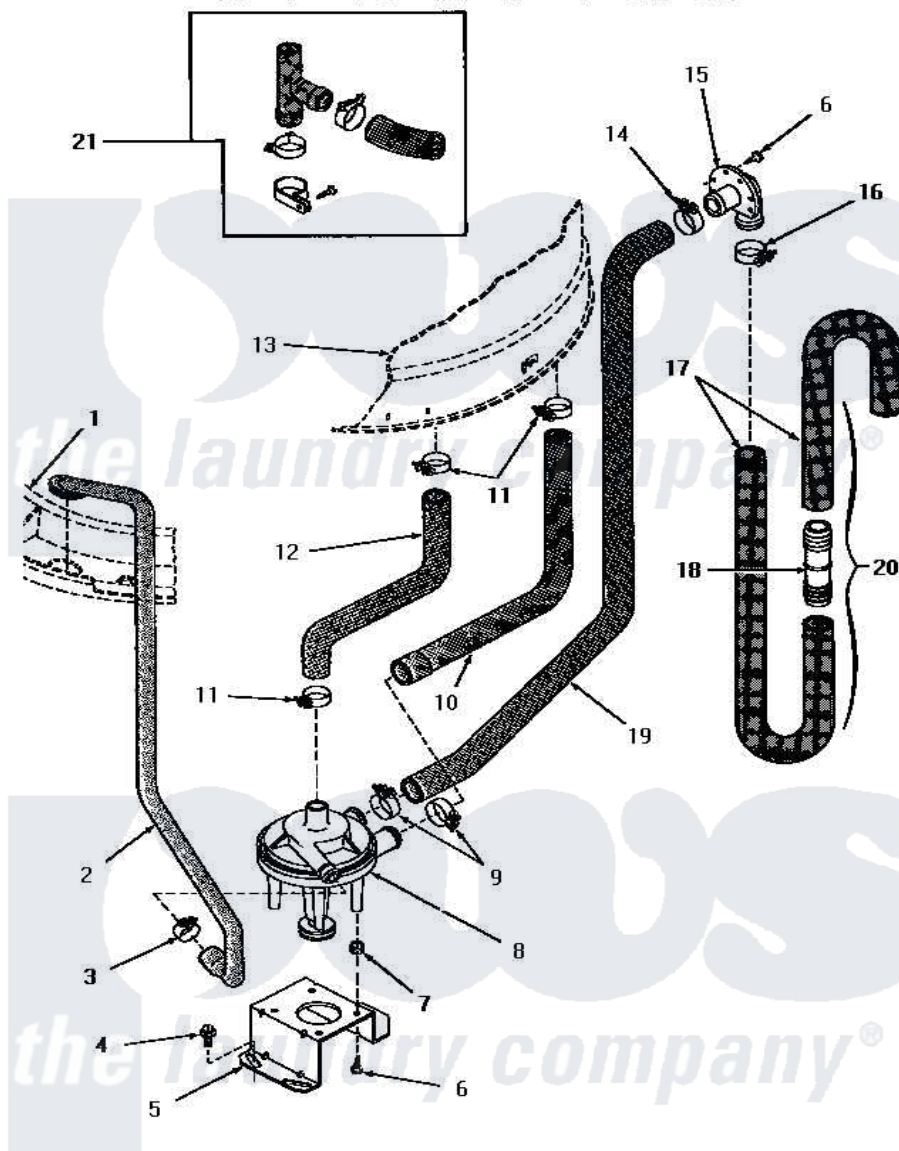

Amana HA5000 18 - PUMP ASSY/BRKT/HOSES & SIPHON BREAK KIT

PUMP ASSEMBLY, BRACKET, HOSES AND SIPHON BREAK KIT (Models equipped with rubber drain hose)

Amana [Residential Amana HA5000 Washer Parts](#) Parts Diagram 18 - PUMP ASSY/BRKT/HOSES & SIPHON BREAK KIT

[Click on the part number to view part](#)

Item	Original Part Number	Replaced By	Status	Part Description
1	Y00000000		Not Available	SEE NOTE OUTER TUB COVER
2	27232		Not Available	HOSE
3	27644	285655		Clamp, Hose
4	27157			Screw, 10-24 X 5/8 Spec
5	27105			Bracket, Pump Mounting
6	51784		Not Available	SCREW,10B-16 X 1/2 HEX
7	27063			On-Sert
8	27065	31968		Assembly, Pump NA
9	27153	285655		Clamp, Hose
10	27160		Not Available	HOSE,TUB TO PUMP-DRAIN
11	27151	285655		Clamp, Hose
12	27159		Not Available	HOSE,TUB TO PUMP
13	Y00000000		Not Available	SEE NOTE OUTER TUB
14	20391	285655		Clamp, Hose
15	23553		Not Available	ELBOW,DRAIN HOSE-PLAST

16	20211	285655	Clamp, Hose
17	28293		Hose, Drain
18	25863	16272	Connector, Straight
19	27161		Hose, Pump To Drain Val
20	Y00000000		Not Available SEE NOTE DRAIN HOSE AND HOSE COUPLER -- (SEE NOTE 1)
21	297P3	76660	Break-Sphn