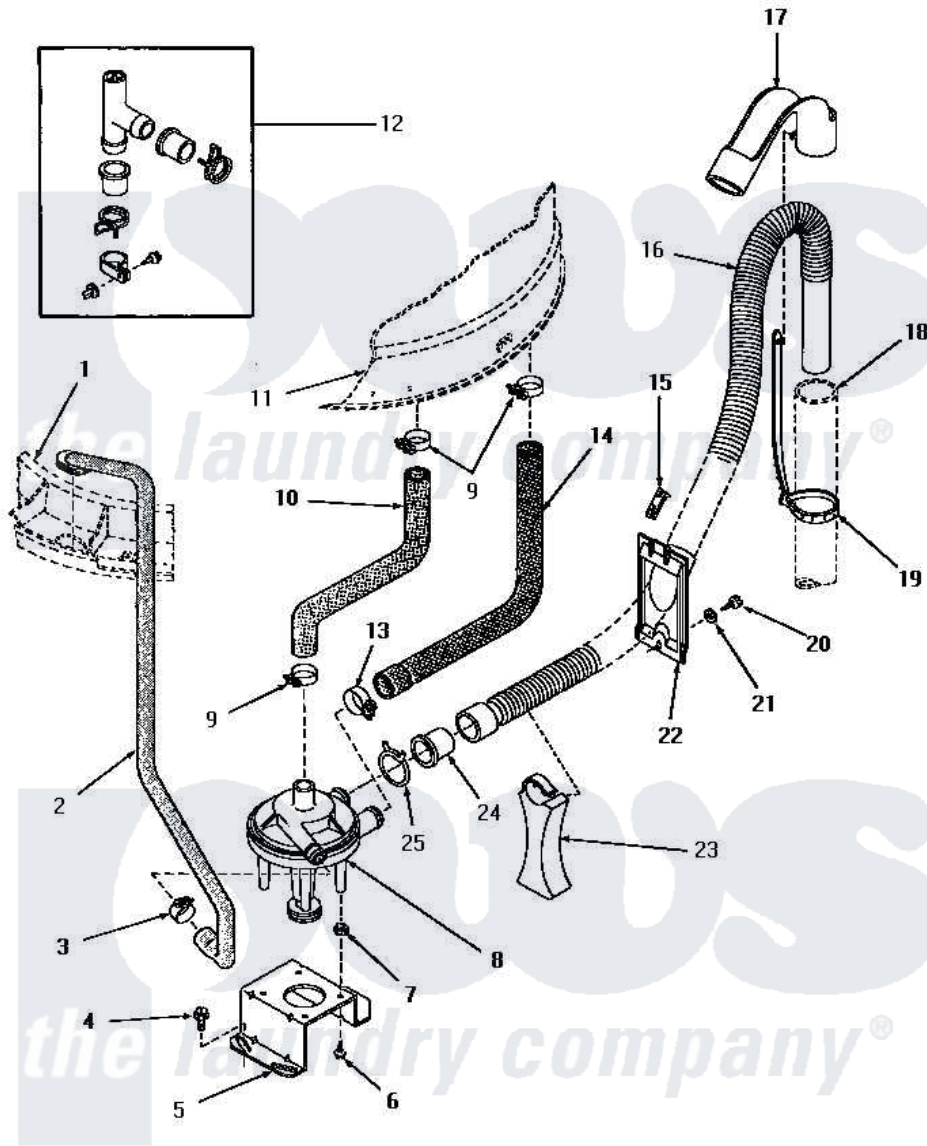

Amana HA5000 19 - PUMP ASSY/BRKT/HOSES & SIPHON BREAK KIT

PUMP ASSEMBLY, BRACKET, HOSES AND SIPHON BREAK KIT
(Models equipped with plastic drain hose)

Amana [Residential Amana HA5000 Washer Parts](#) Parts Diagram 19 - PUMP ASSY/BRKT/HOSES & SIPHON BREAK KIT

Click on the part number to view part

Item	Original Part Number	Replaced By	Status	Part Description
1	Y00000000		Not Available	SEE NOTE OUTER TUB COVER
2	27232		Not Available	HOSE
3	27644	285655		Clamp, Hose
4	27157			Screw, 10-24 X 5/8 Spec
5	27105			Bracket, Pump Mounting
6	51784		Not Available	SCREW,10B-16 X 1/2 HEX
7	27063			On-Sert
8	27065	31968		Assembly, Pump NA
9	27151	285655		Clamp, Hose
10	27159		Not Available	HOSE,TUB TO PUMP
11	Y00000000		Not Available	SEE NOTE OUTER TUB
12	386P3	76660		Break-Sphn
13	27153	285655		Clamp, Hose
14	27160		Not Available	HOSE,TUB TO PUMP-DRAIN
15	29936		Not Available	HOSE RETAINER CLIP

16	29142	39952	Hose- Drai
17	29144	22003814	Retainer, Drain Hose
18	Y00000000		Not Available SEE NOTE STANDPIPE
19	29999	8539404	Tie-Wire
20	27196	27001200	Screw
21	20492	M0270504	Washer
22	29131		Not Available RETAINER,DIRECTIONAL
23	29284		Stand, Hose
24	29143		Not Available HOSE,ADAPTER
25	29172		Not Available CLAMP,HOSE
NI	406P3	451P3	Kit Drain Extension