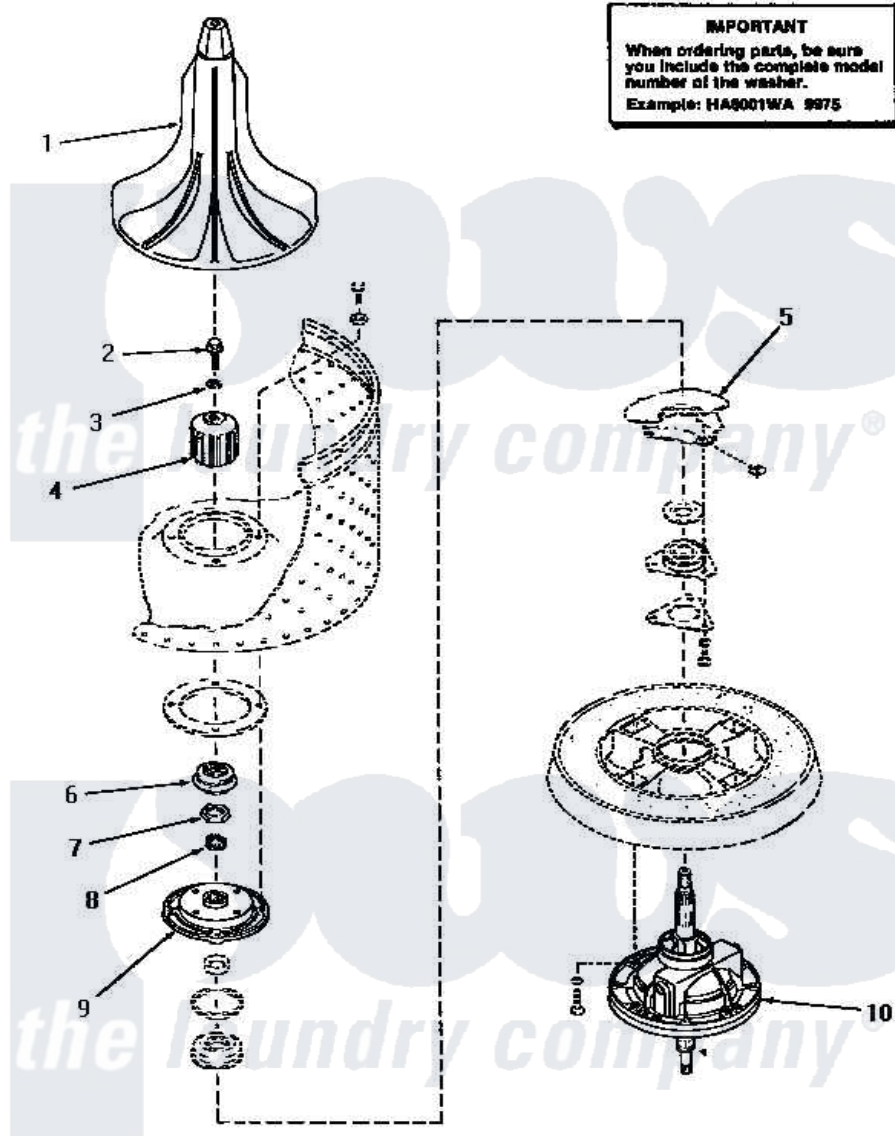

Amana HA5000 20 - SHORT POST DRIVE (ADDITION)

SHORT POST DRIVE

Amana [Residential Amana HA5000 Washer Parts](#) Parts Diagram 20 - SHORT POST DRIVE (ADDITION)
 Click on the part number to view part

Item	Original Part Number	Replaced By	Status	Part Description
1	30855	40000501W		Agitator, Flex Vane
2	30852			Screw, No.8-1/4 X 20 X 3/
3	30853		Not Available	SEAL
4	30071	R9900189		Kit, Drive Bell And Seal
5	Y00000000		Not Available	SEE NOTE OUTER TUB
6	30022		Not Available	ASSY,SEAL-HEAD xREPLACE
7	Y29220	40016301		Nut, Lock
8	29728	40008301		Insert, Spline
9	30034		Not Available	HUB ASSEMBLY
10	30848	33227P		Assembly- Tran
"	33227	33227P		Assembly- Tran