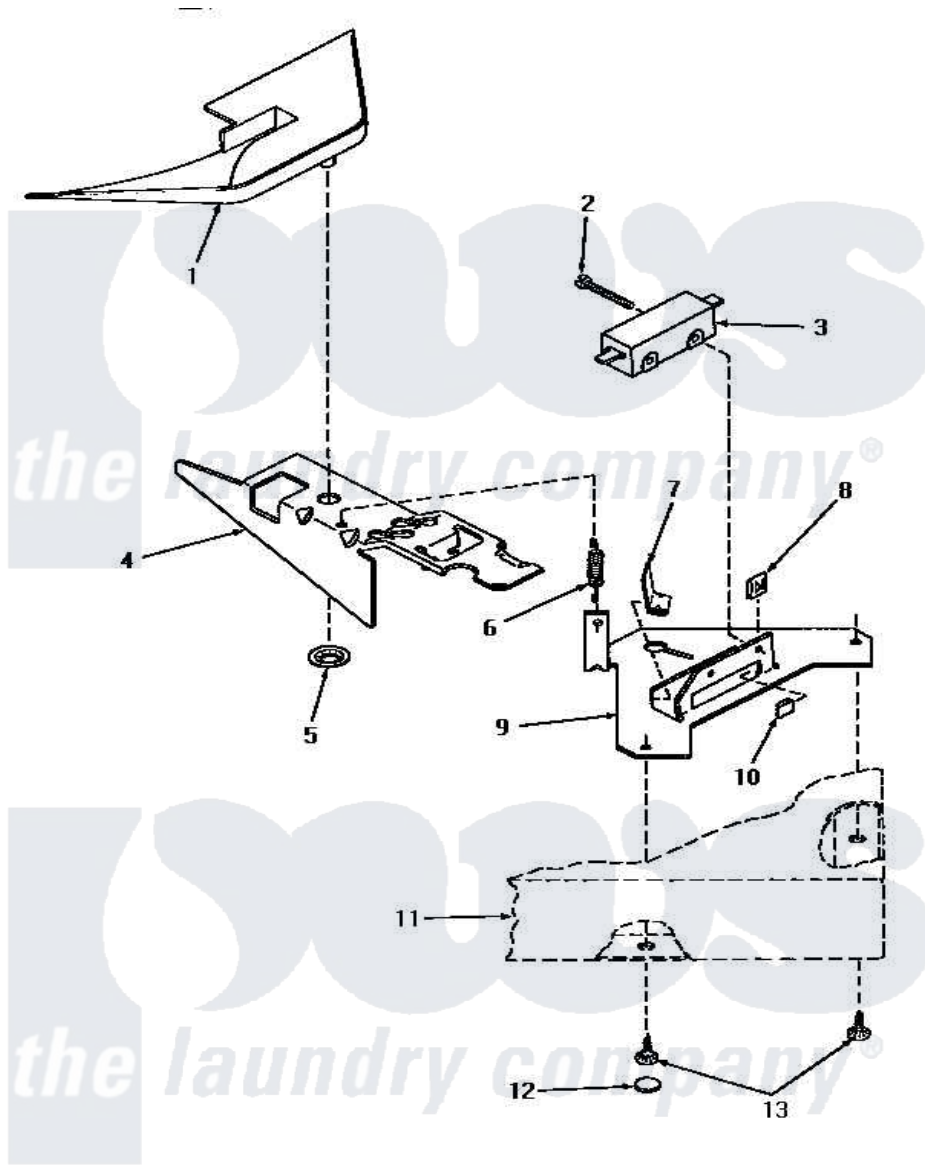

Amana HA5000 21 - SWITCH & BRACKET ASSY

SWITCH AND BRACKET ASSEMBLY

Amana [Residential Amana HA5000 Washer Parts](#) Parts Diagram 21 - SWITCH & BRACKET ASSY
 Click on the part number to view part

Item	Original Part Number	Replaced By	Status	Part Description
1	29042		Not Available	SHIELD, LID SWITCH
2	Q6516		Not Available	SCREW, 6-32 X 1 ROUND H
3	27249		Not Available	SWITCH
4	27602			Lever, Out-Of-Bal Switch
5	29043			Nut, Push
6	27603			Spring, Switch Lever
7	Y27837			Clip, Speed-"U" Type
8	27248		Not Available	NUT, SPEED U-TYPE
9	27250		Not Available	BRACKET, OUT-OF-BAL SWI
10	27610			Clip, U
11	Y00000000		Not Available	SEE NOTE CABINET TOP
12	28291		Not Available	WASHER
13	28193			Screw, 8-1/2 Tapping W/