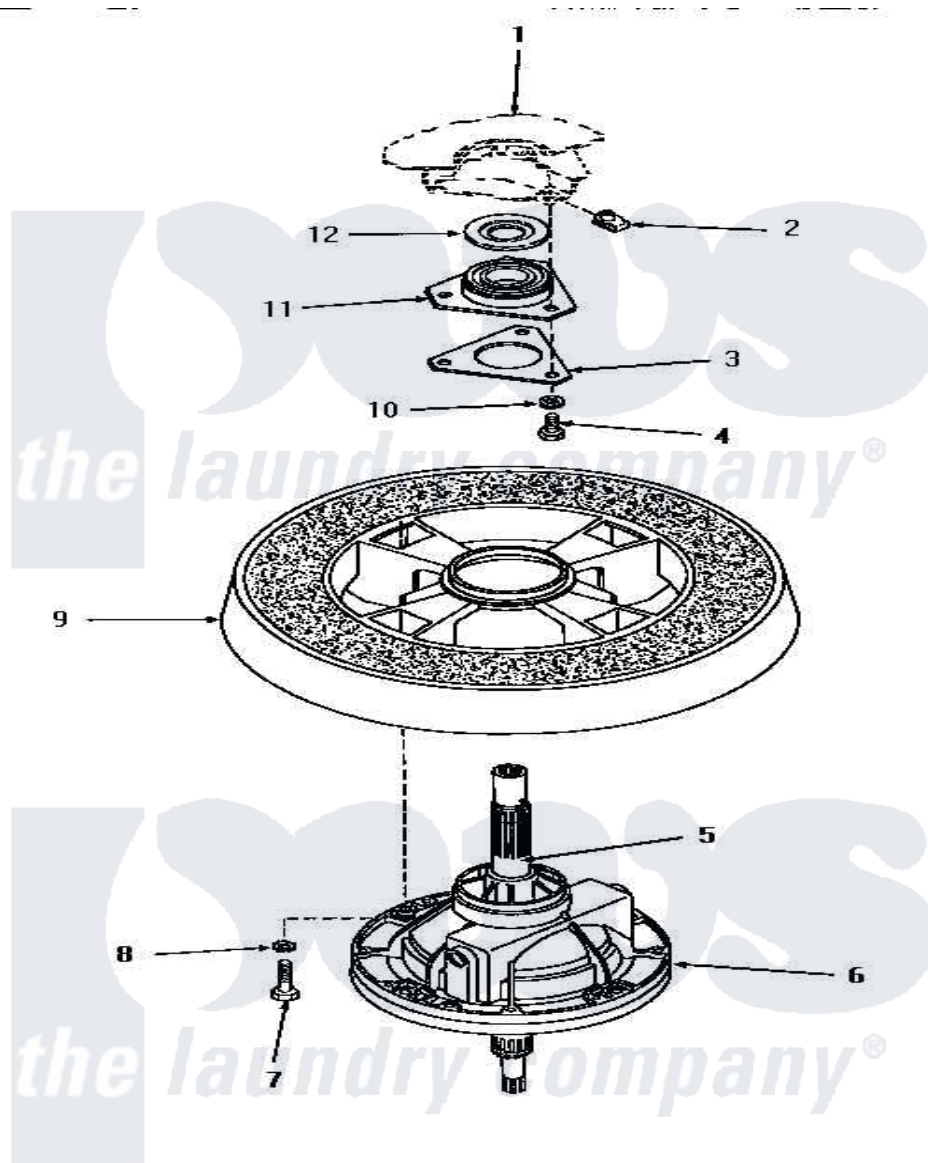

Amana HA5000 22 - TRANSMISSION ASSY & BALANCE RING

TRANSMISSION ASSEMBLY AND BALANCE RING

Amana Residential Amana HA5000 Washer Parts Parts Diagram 22 - TRANSMISSION ASSY & BALANCE RING
 Click on the part number to view part

Item	Original Part Number	Replaced By	Status	Part Description
1	Y00000000		Not Available	SEE NOTE OUTER TUB
2	27222			Nut, Retainer 5/16-18
3	27166		Not Available	WASHER,BEARING HOUSING
4	01355		Not Available	SCREW
5	27604P			Never-Seeze 1 Oz Tube
6	30946		Not Available	TRANSMISSION ASSEMBLY
7	27200		Not Available	CAP SCREW
8	02431			Lockwasher, 1/4 Ext Shk
9	Y29117		Not Available	ASSY,BALANCE RING-COMPL
10	04366			Lockwasher, 5/16intshkp
11	27182	40004201P		Main Bearing Assembly
12	27187			Flinger