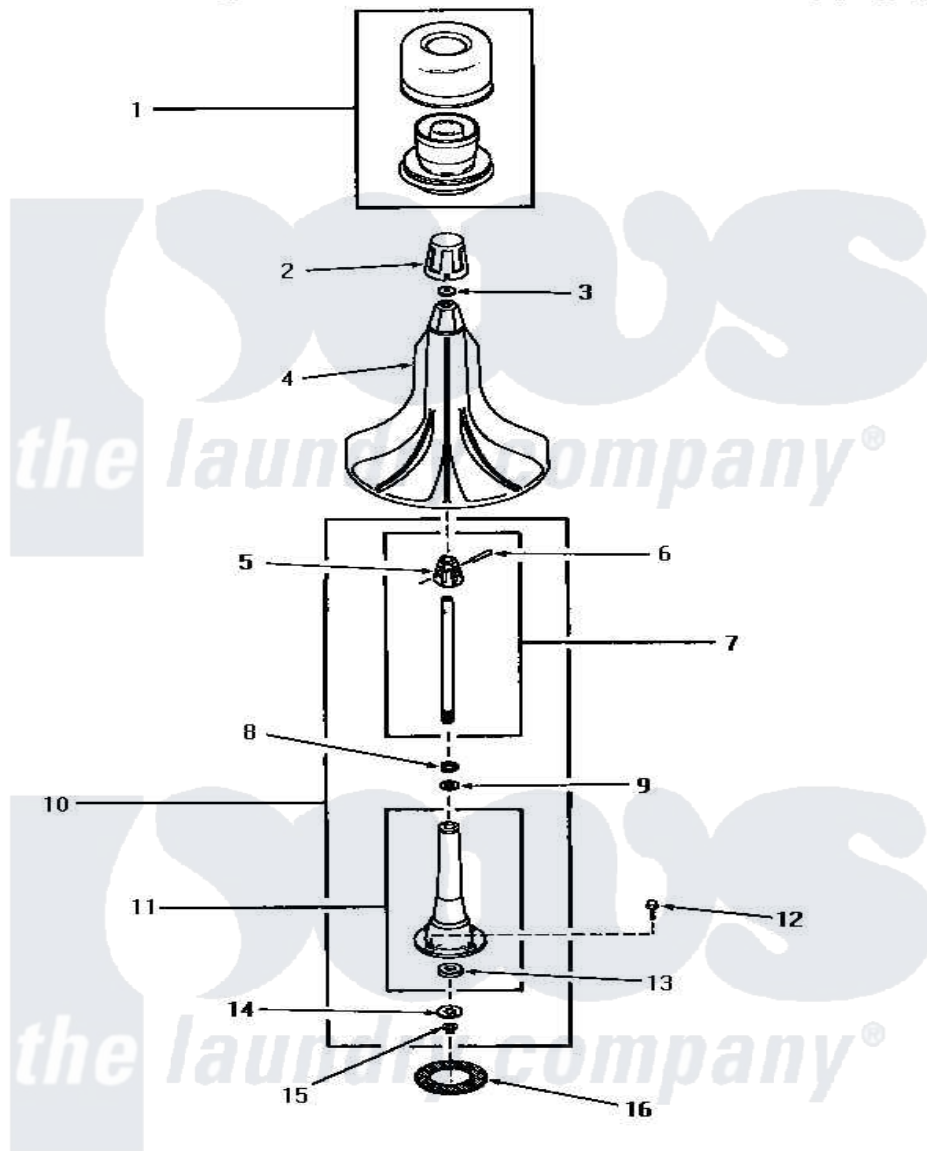

# Amana HA5320 03 - AGITATOR & POST

## AGITATOR AND POST

Amana [Residential Amana HA5320 Washer Parts](#) Parts Diagram 03 - AGITATOR & POST

[Click on the part number to view part](#)

Item	Original Part Number	Replaced By	Status	Part Description
1	27707		Not Available	ASSY,DISPENSER-FABRIC
2	27138		Not Available	ASSY,AGITATOR CAP
3	<a href="#">27189</a>			Washer, Agitator Cap
4	27120		Not Available	ASSY,AGITATOR
5	27174		Not Available	DRIVE BLOCK
6	<a href="#">20243</a>			Pin, Taper
7	<a href="#">28091</a>			Assembly, Agitator Shaftanddr
8	20057	<a href="#">222T017P01</a>		Washer FIB 21/32 ID X 1156 OD X 1/8
9	<a href="#">04704</a>			Washer, .630idx1.125odx
10	28934		Not Available	AGITATOR POST ASSEMBLY
11	28933		Not Available	AGITATOR POST
12	27202	<a href="#">W10116787</a>		Screw
13	10429		Not Available	WASHER,THRUST
14	<a href="#">27164</a>			Washer, Spline
15	<a href="#">27197</a>			Ring, Retaining