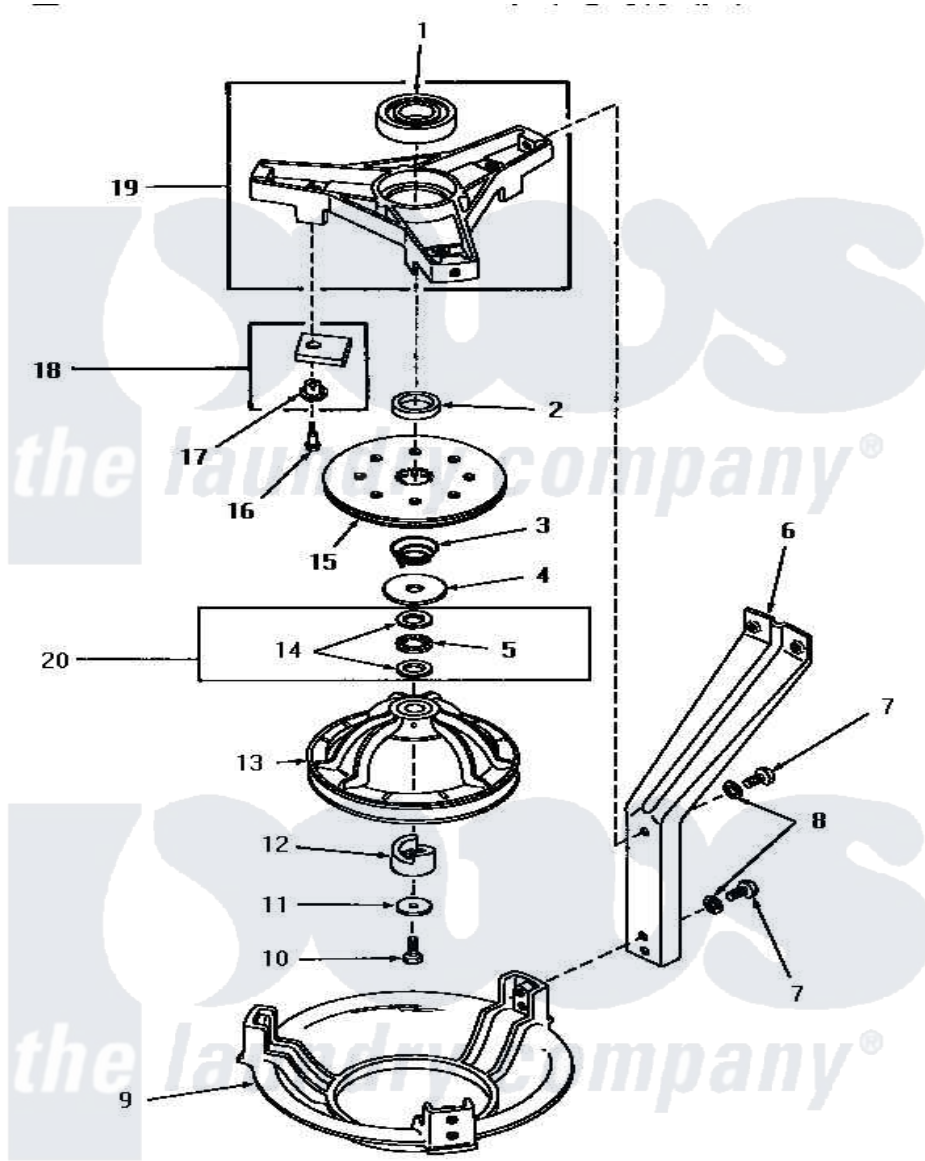

# Amana HA5320 04 - BRG HSG/BRAKE/PULLEY & PIVOT DOME

## BEARING HOUSING, BRAKE, PULLEY AND PIVOT DOME

Amana [Residential Amana HA5320 Washer Parts](#) Parts Diagram 04 - BRG HSG/BRAKE/PULLEY & PIVOT DOME  
 Click on the part number to view part

Item	Original Part Number	Replaced By	Status	Part Description
1	28944	<a href="#">40004001</a>		Bearing, Main
2	<a href="#">27176</a>			Spacer
3	27014	<a href="#">33435</a>		Spring, Conical
4	27015	<a href="#">40063201</a>		Washer, Flat
5	27025		Not Available	BEARING,NEEDLE THRUST
6	<a href="#">27090</a>			Leg, Support
7	30016	<a href="#">40128701</a>		Screw, 5/16-18 X .50
8	<a href="#">04366</a>			Lockwasher, 5/16intshkp
9	27124		Not Available	DOME,PIVOT
10	27220	<a href="#">40063401</a>		Screw, 1/4-20 x 5/8 Hex
11	26509	<a href="#">40041501</a>		Washer
12	<a href="#">27018</a>			Helix
13	30260	<a href="#">34232P</a>		Kit-Pulley
"	27111	<a href="#">34232P</a>		Kit-Pulley
14	27024		Not Available	NO LONGER AVAILABLE
15	26556	<a href="#">R9900474</a>		Brake Assembly

16	<a href="#">26547</a>		Screw, 10-24 Shoulder
17	<a href="#">29993</a>		Sleeve, Anti-Rotation
18	348P3	<a href="#">R9900543</a>	Pad-Brake
19	28913	<a href="#">35746</a>	AssembLy, Bearing Housing-L
20	Y0000000	Not Available	SEE NOTE BEARING RACE AND NEEDLE BEARING -- (USED THROUGH SERIAL NO.4U029469)