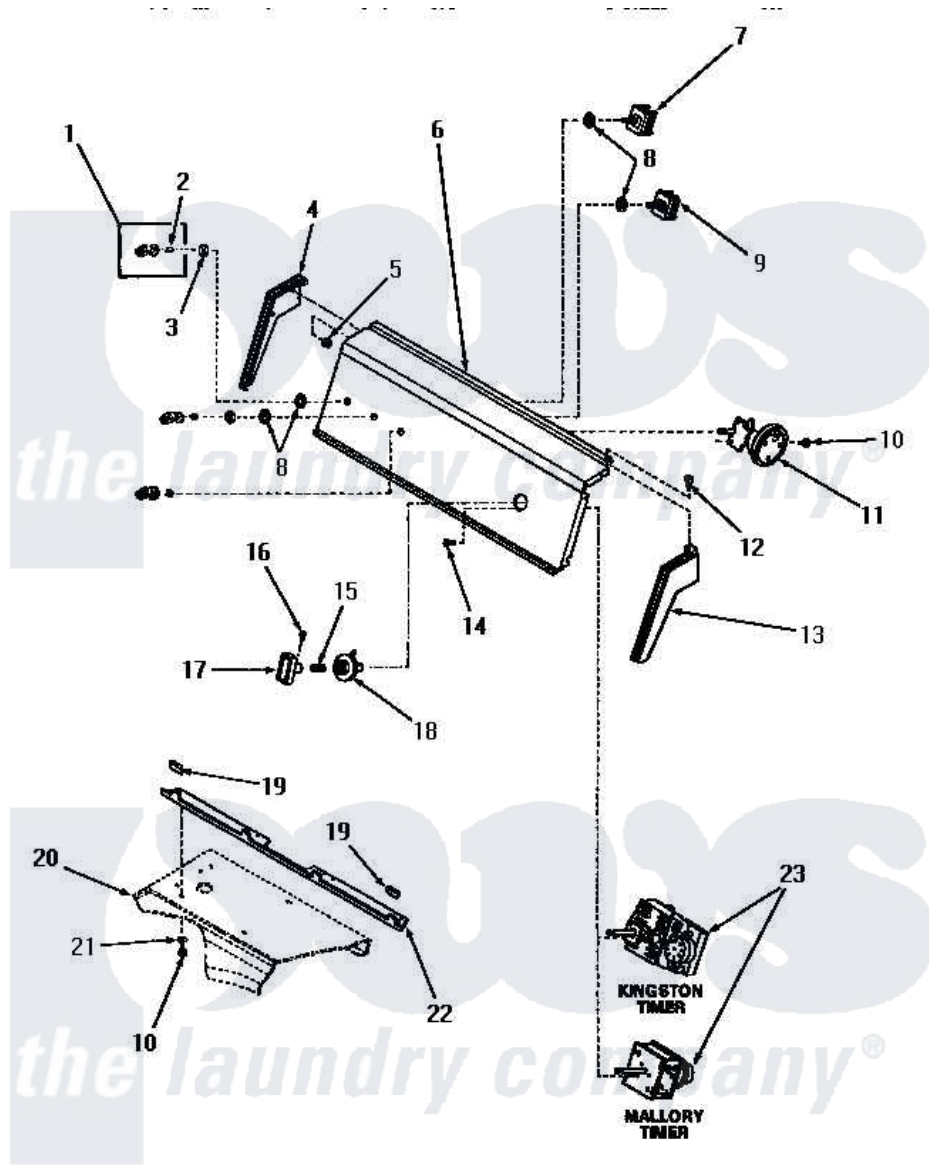

Amana HA5320 06 - CONTROL PANEL & CONTROLS

CONTROL PANEL AND CONTROLS

Amana [Residential Amana HA5320 Washer Parts](#) Parts Diagram 06 - CONTROL PANEL & CONTROLS
 Click on the part number to view part

Item	Original Part Number	Replaced By	Status	Part Description
"	NOTE:		Not Available	1. IF DRAIN HOSE MUST BE SHORTENED, CUT HOSE BETWEEN MOLDED END AND MOLDED ELBOW. USE ONE NO. 25863 HOSE COUPLING TO SPLICE HOSE.
1	27379		Not Available	ASSY,KNOB-SWITCH
2	10519		Not Available	RETAINER
3	57584		Not Available	NUT
4	25124		Not Available	CONTROL HOOD END, LEFT
5	25126	5303284616		Clip
6	27678			Control Panel
7	21300		Not Available	SWITCH,TEMPERATURE
8	91176			Lockwasher, 3/8 Intshkp
10	23962	W10116760		Screw
11	27778			Switch, Pressure
12	25232		Not Available	SCREW,8AB-18X7/8 OVAL CONTROL HOOD END

13	25123	Not Available	CONTROL HOOD END, RIGHT
14	70212		Screw, 8-32 X 5/32 RD H
15	26319		Spring
16	26318		Screw, 8-32 X 1/4 Set S
17	27382	Not Available	TIMER KNOB
18	28287	Not Available	TIMER KNOB INDICATOR
19	24859	Not Available	SLEEVE,SUPPORT ANGLE
20	Y00000000	Not Available	SEE NOTE CABINET TOP
21	20493		Washer, 11/64 ID x 3/8 OD
22	23360	Not Available	ANGLE
23	27694		Xtimer